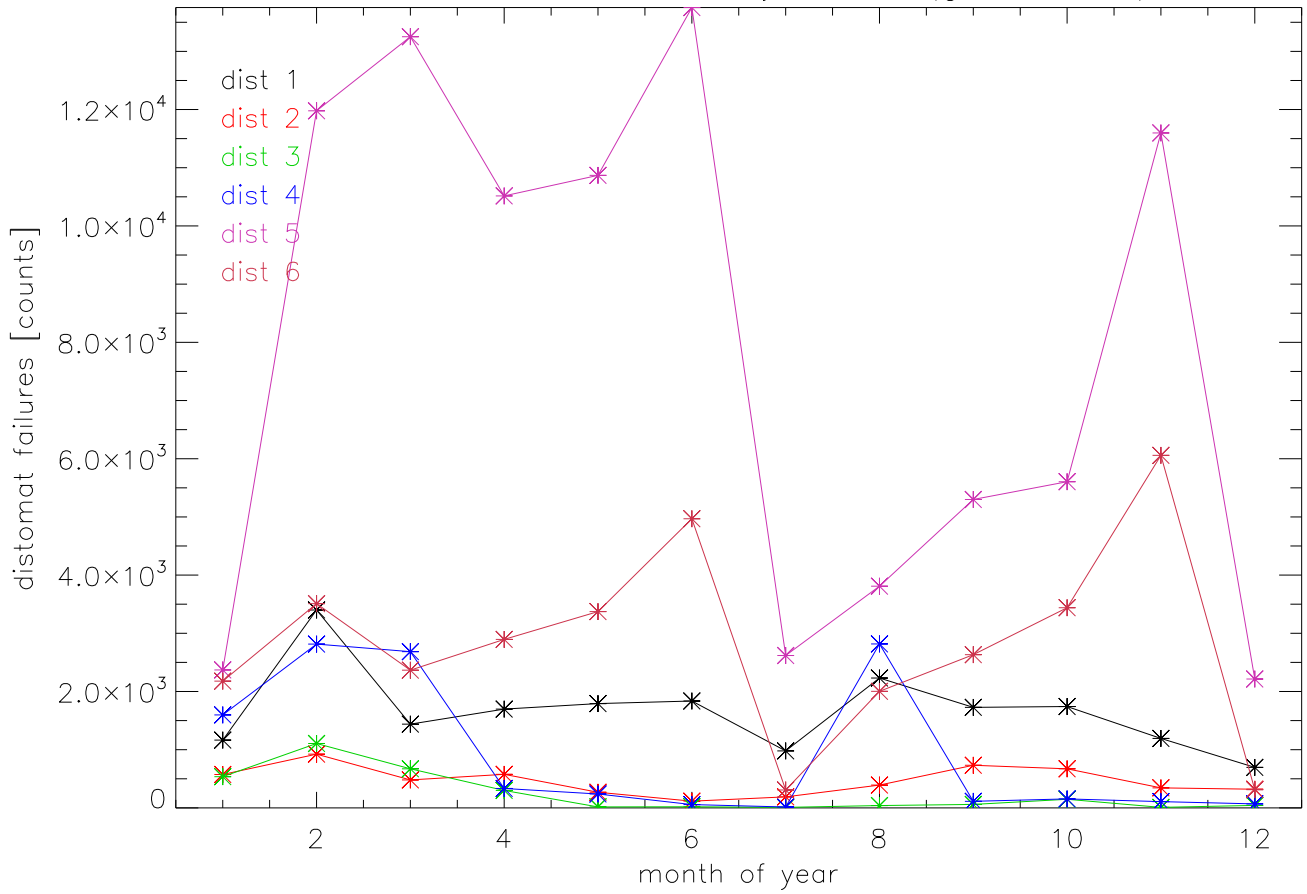

2018 distomat failures by month (gooddist=0)

2018 distomat failures by month (gooddist=0)