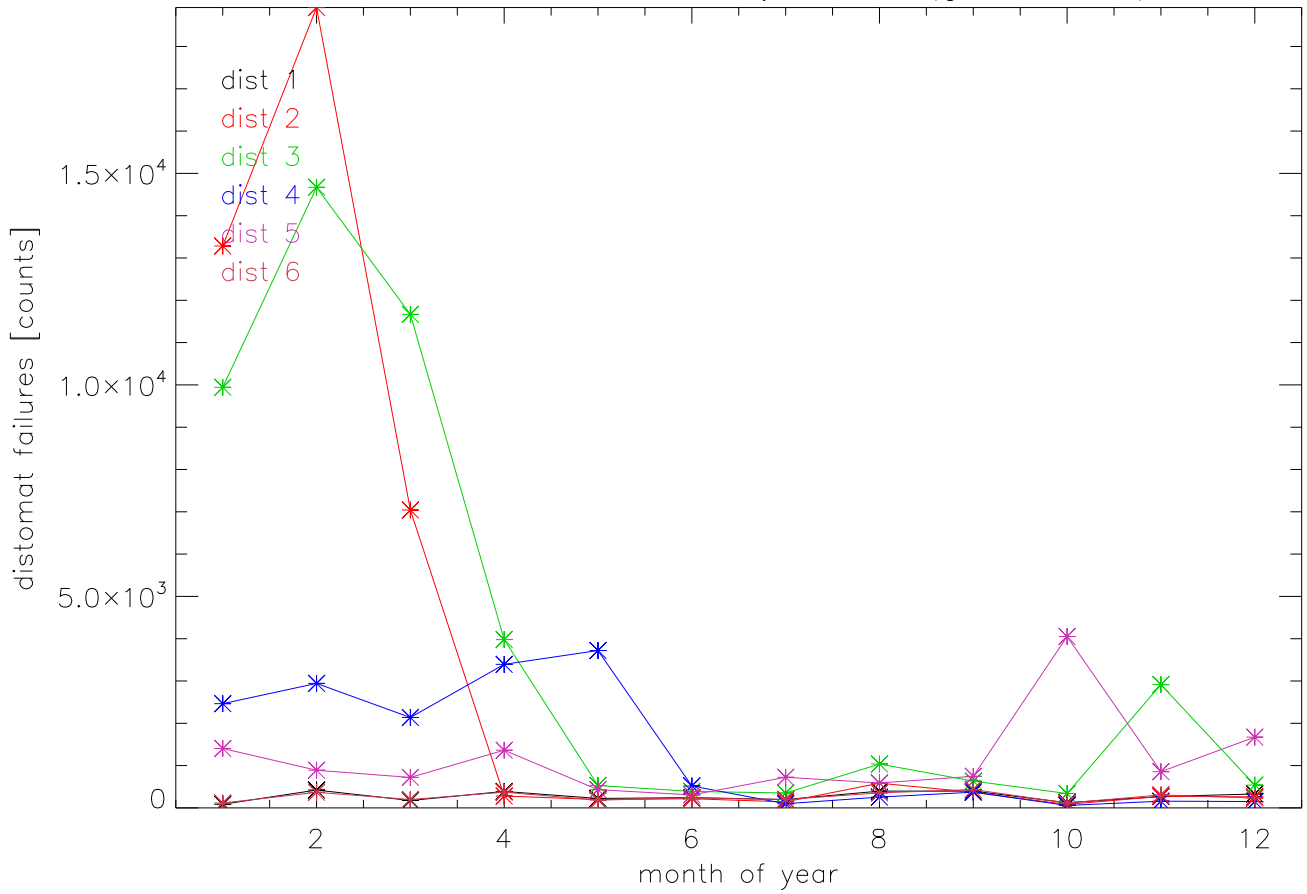

2014 distomat failures by month (gooddist=0)

2014 distomat failures by month (gooddist=0)