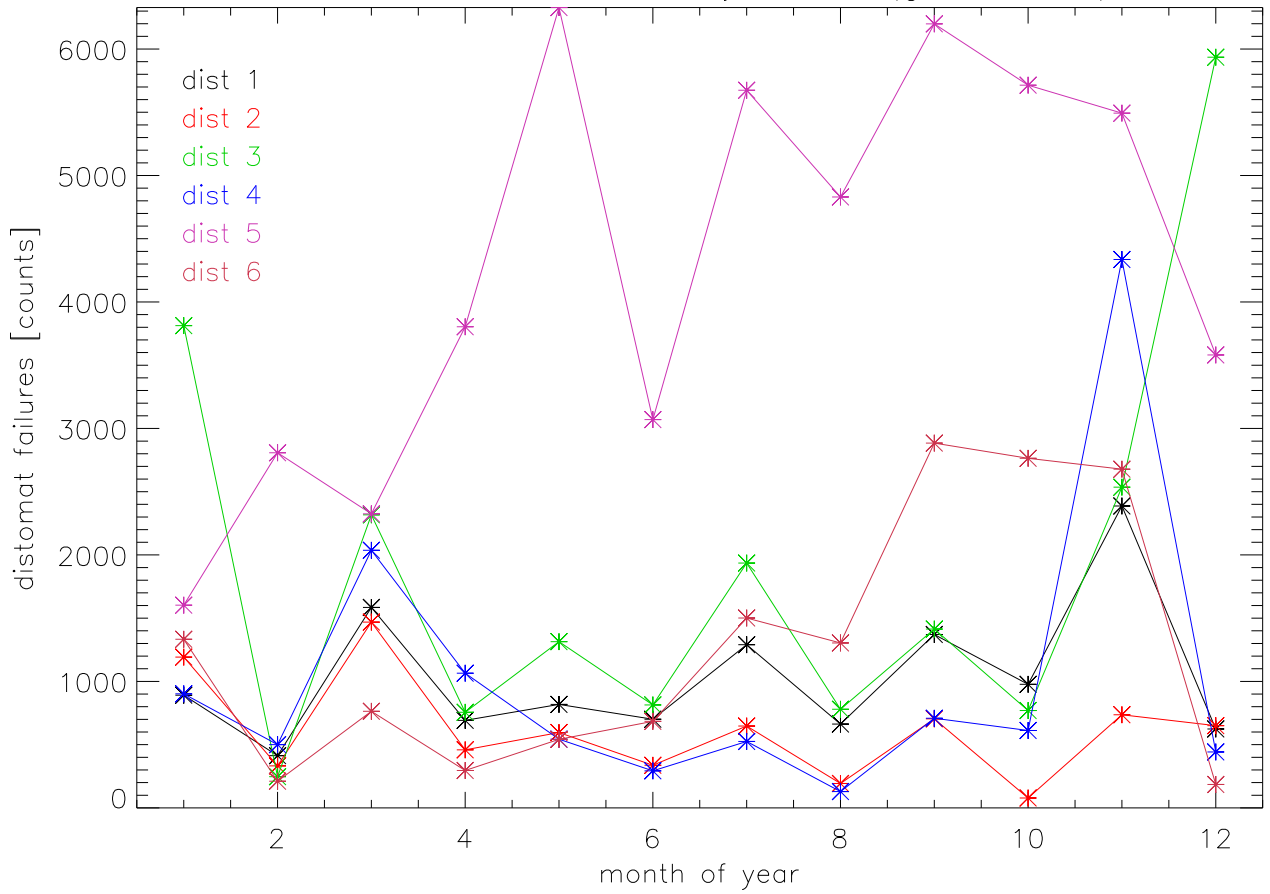

2013 distomat failures by month (gooddist=0)

2013 distomat failures by month (gooddist=0)