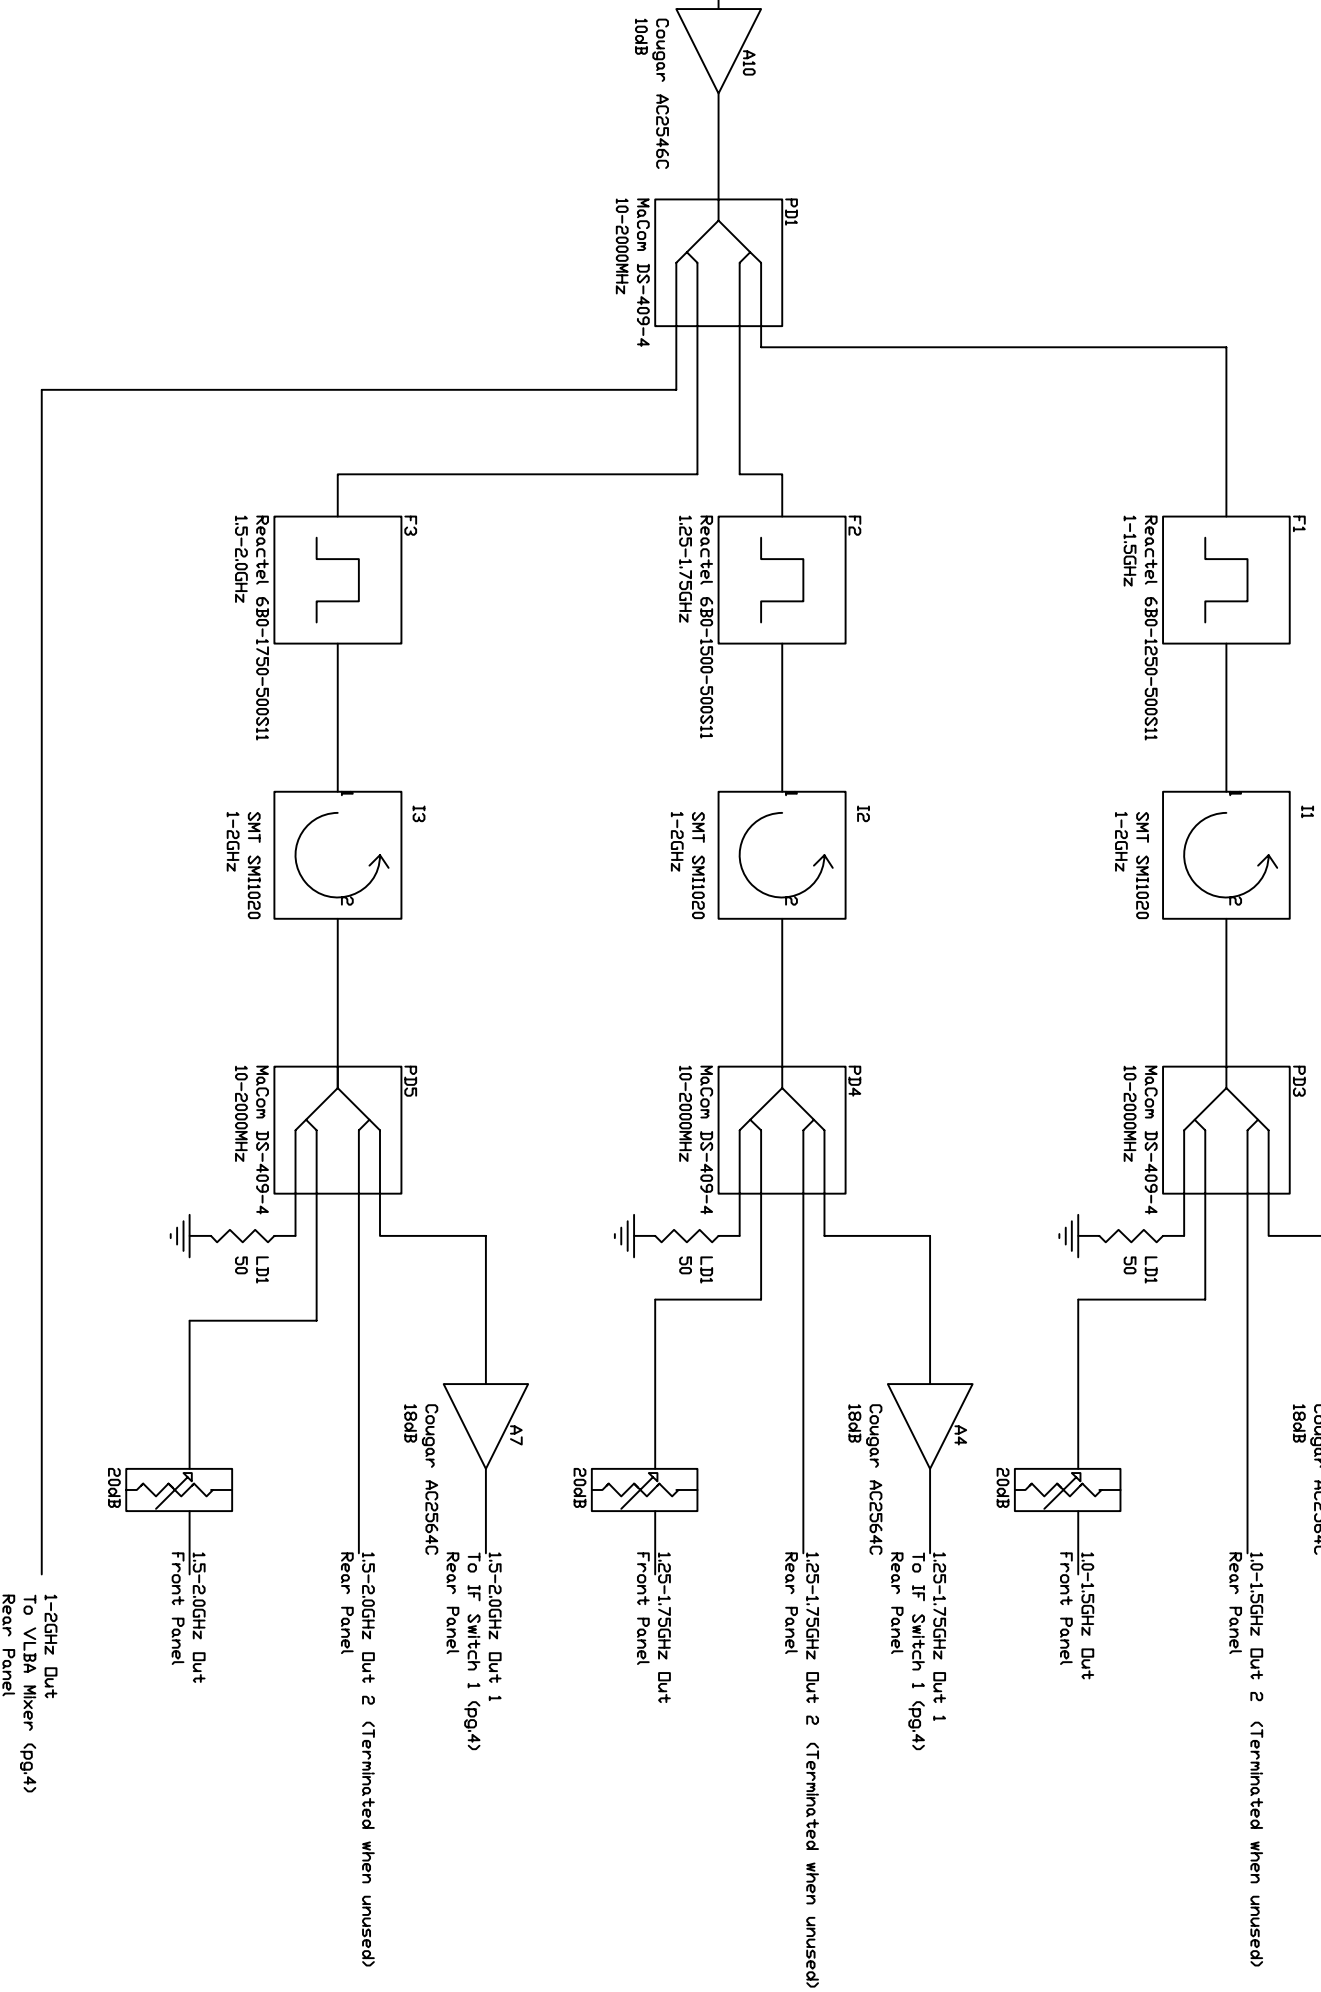

IF Switch

Filters

R-1323

Arecibo Observatory	
By : Bill Sisk	
File : IF2.DSN	
Title : Control Room IF and LD Signal Distribution	
Size : B	Document Number : IF Switch, Filters : RF
Date : Tuesday, January 19, 1999	Sheet : 3 of 15
Rev : 0	