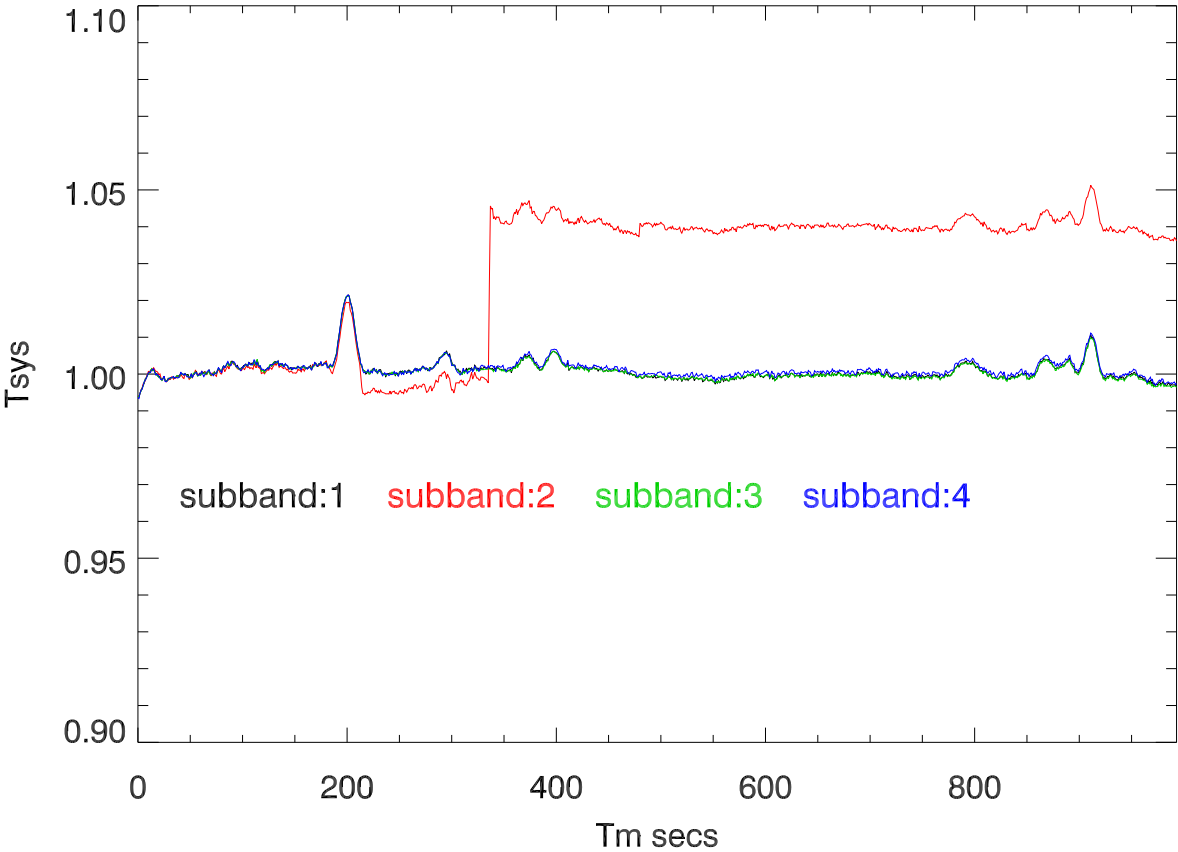

190111 lbw TP vs time while tightning sbc2 if/lo cables downstairs

PoIB