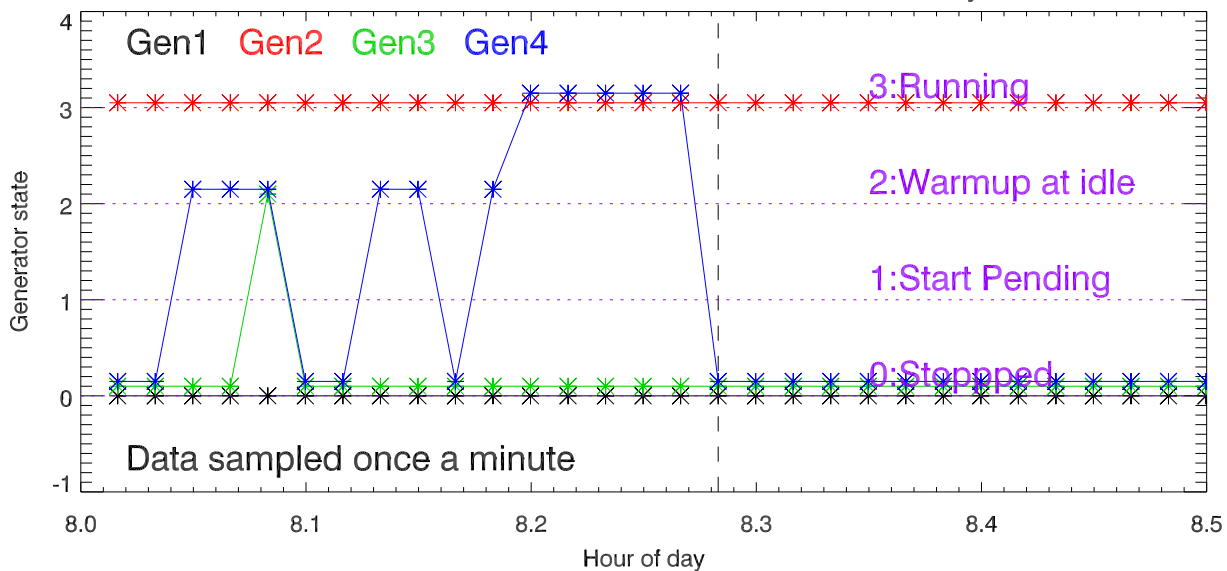

02dec17: Gen4 Test: Generator state vs hour of day

Gen4. Phase Voltage (phaseToGnd) vs hour of day

Gen4. Phase Amps vs hour of day