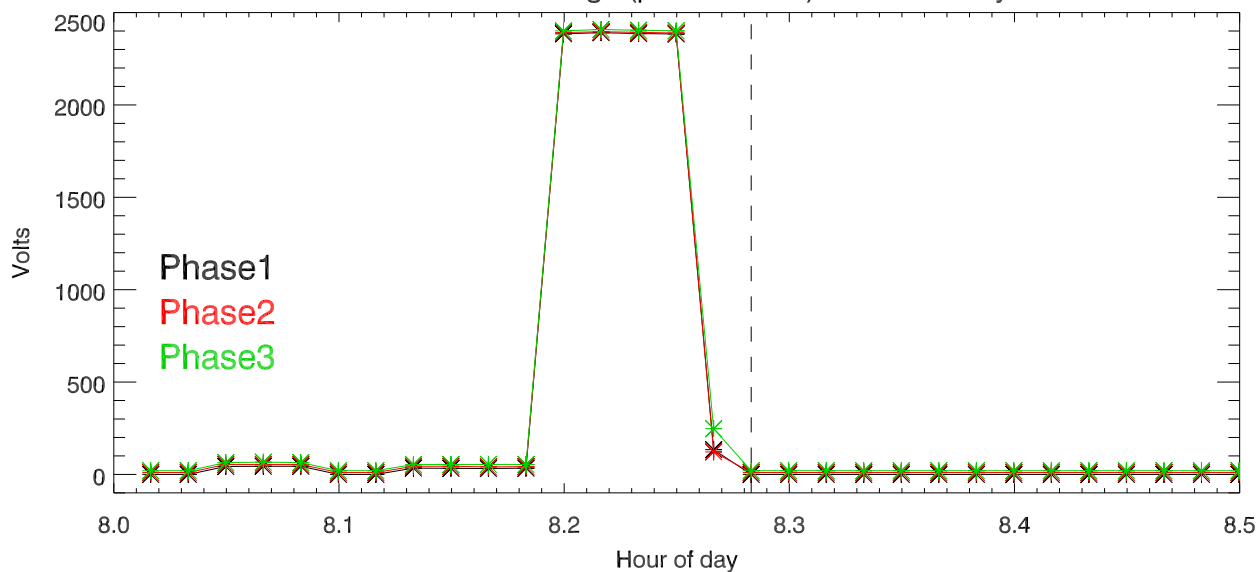

02dec17: Gen4 Test: Generator state vs hour of day

Gen4. Phase Voltage (phaseToGnd) vs hour of day

Gen4. Phase Amps vs hour of day