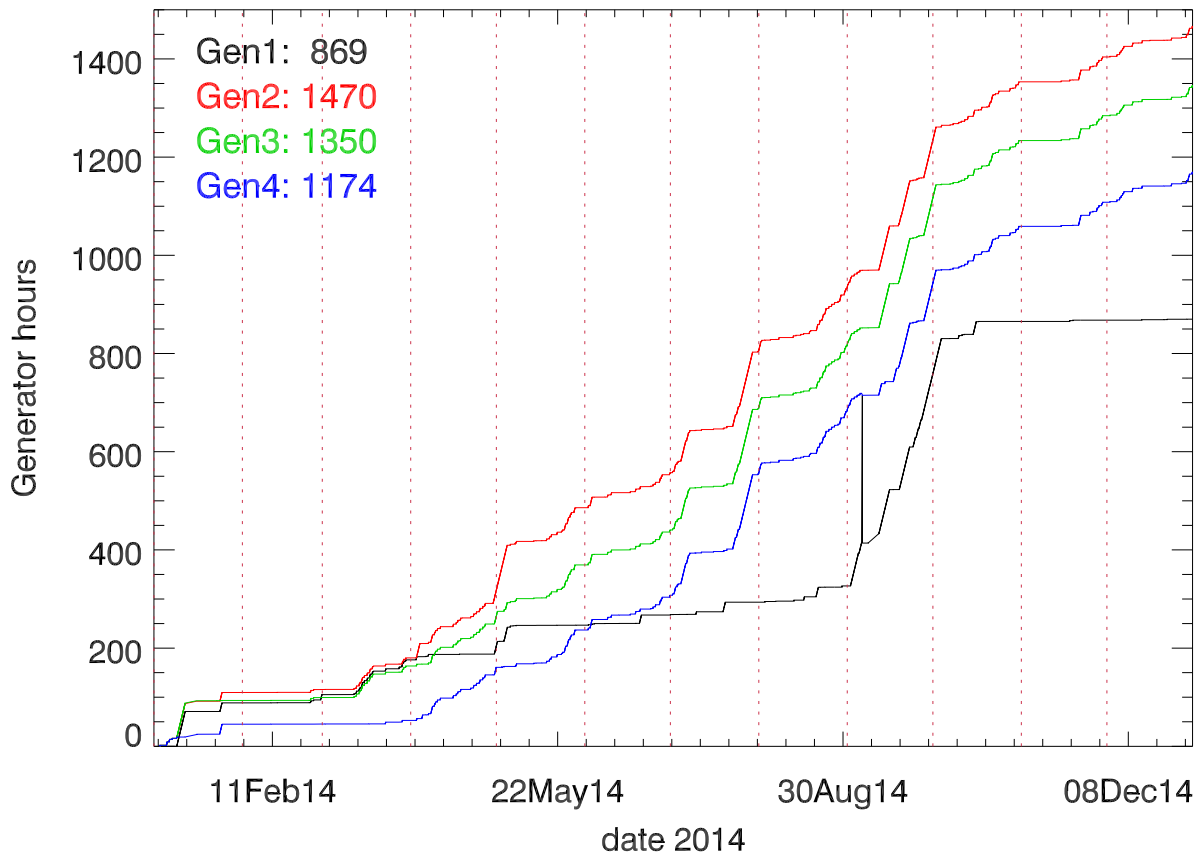

2014. cumulative hours run cummings generators

2014. cumulative gallons used for cummings generators