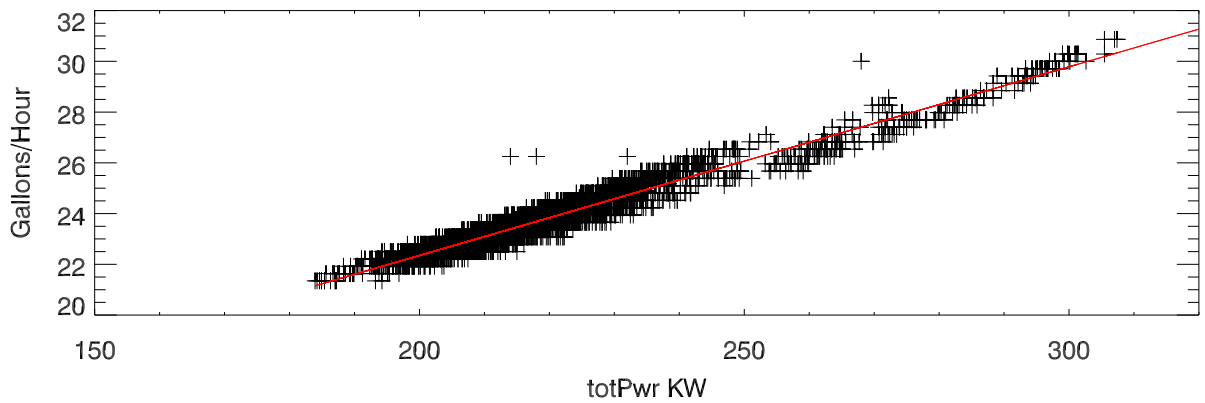

16 to 20sep22 (Fri-Tues) generator power output

Fuel rate vs date

FuelRate vs output power

Efficiency: KW from 1 gallon/hour Vs total power