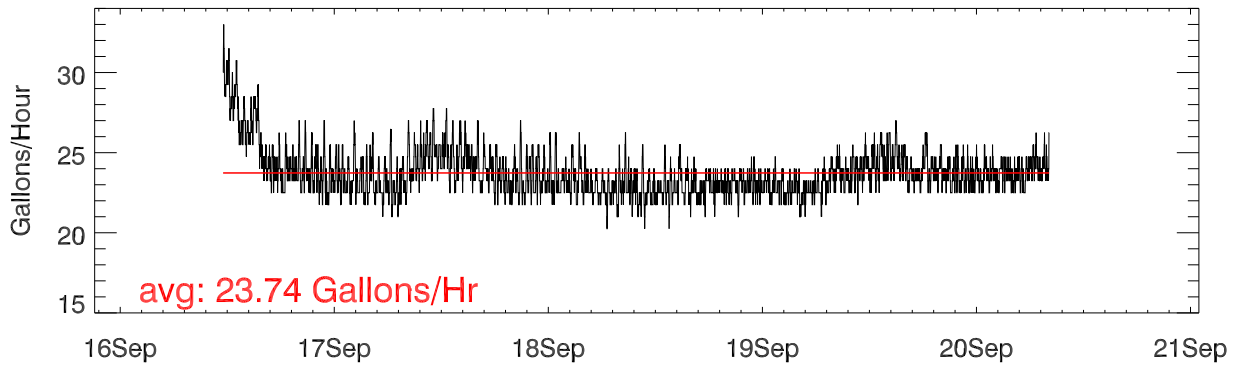

16 to 20sep22 (Fri-Tues) generator power output

Fuel rate vs date

FuelRate vs output power

Efficiency: KW from 1 gallon/hour Vs total power