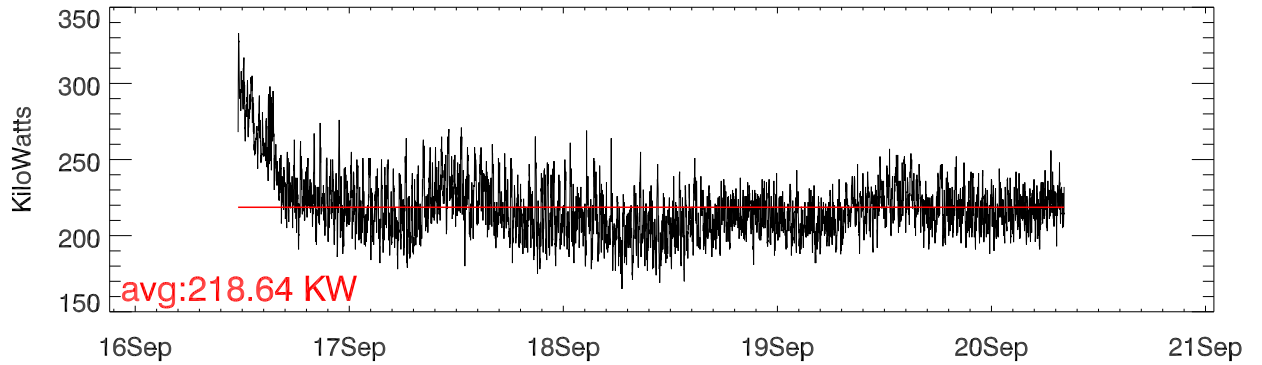

16 to 20sep22 (Fri-Tues) generator power output

Fuel rate vs date

FuelRate vs output power

Efficiency: KW from 1 gallon/hour Vs total power