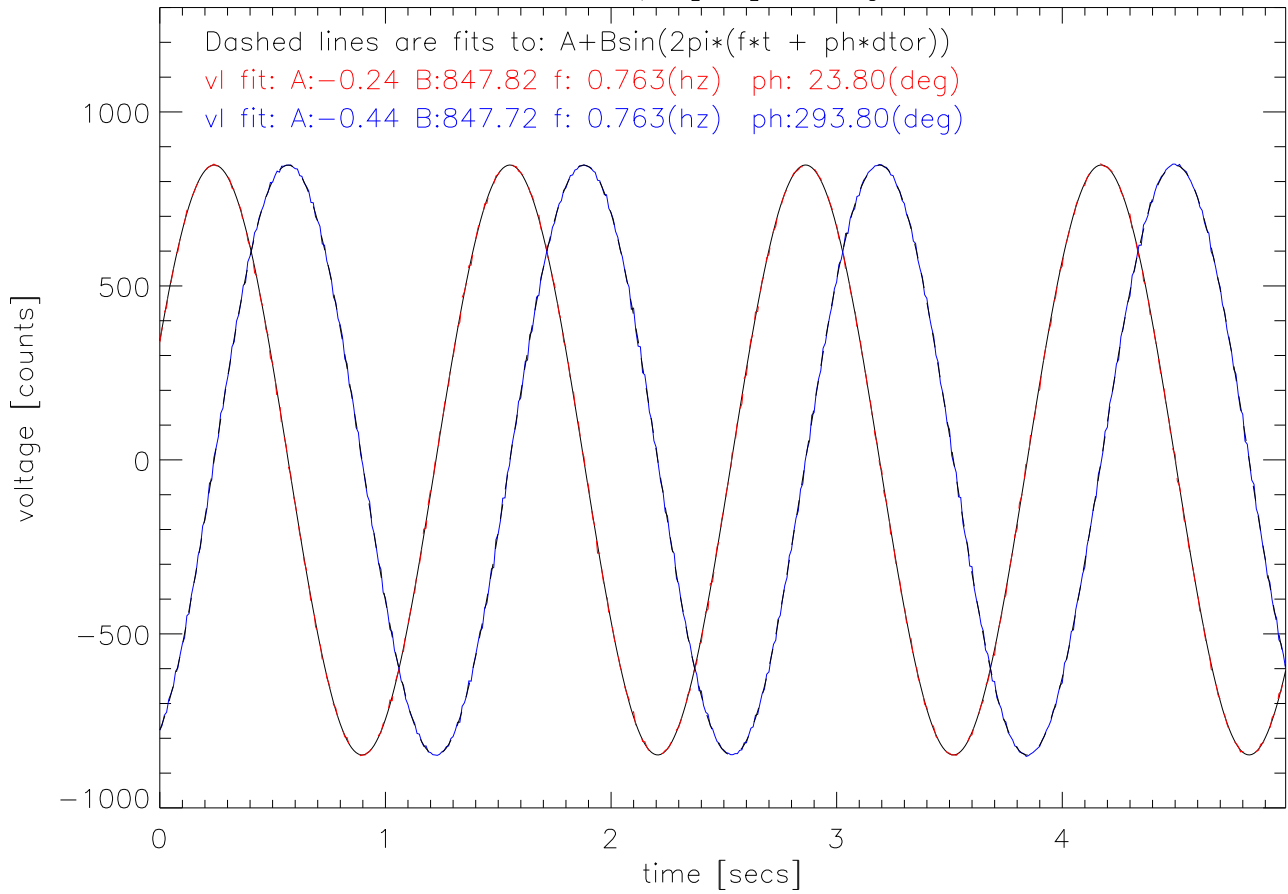

31mar06 t1193 txSample[86] voltage vs time after fix

31mar06 Spectrum of txsample[86] for 500 ipp