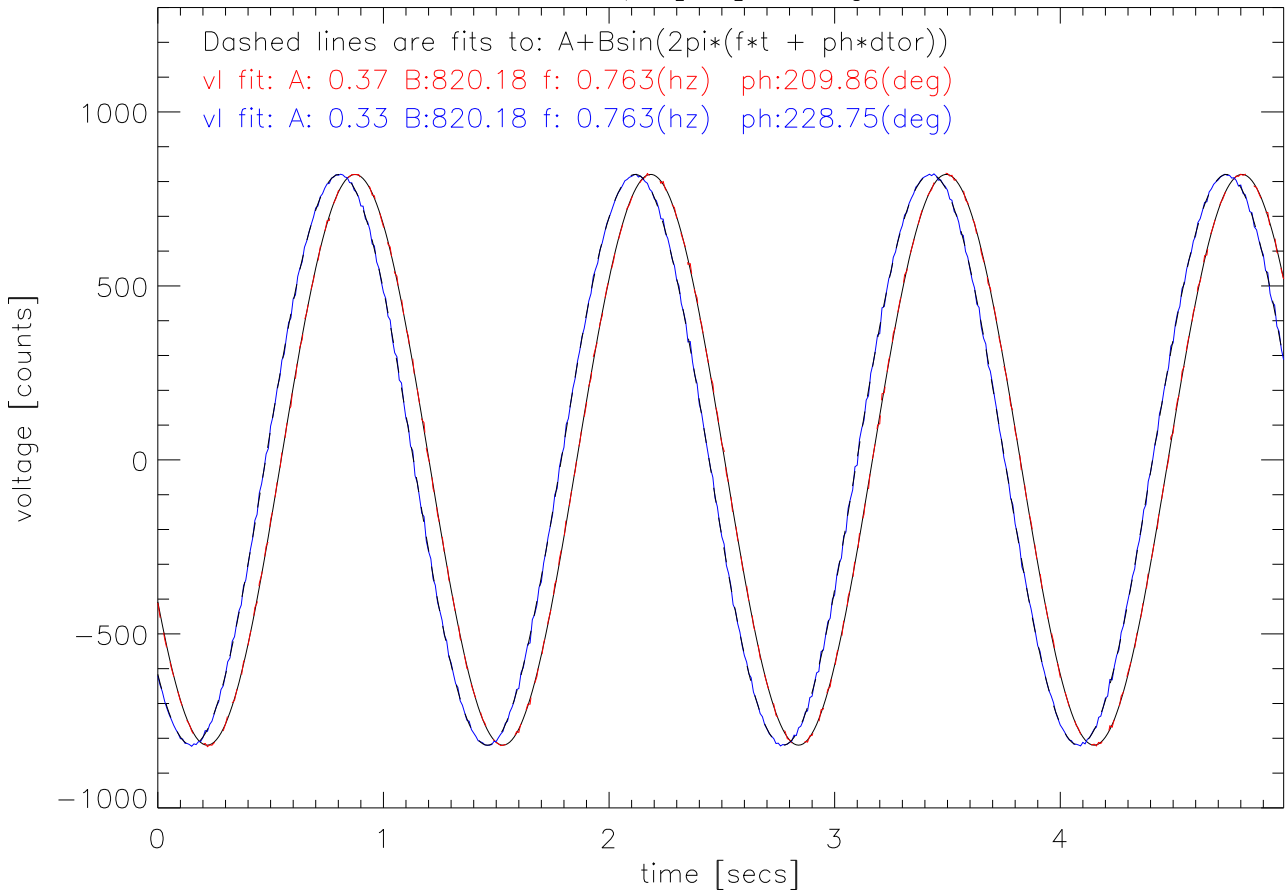

30mar06 t1193 txSample[86] voltage vs time before fix

30mar06 Spectrum of txsample[86] for 500 ipp