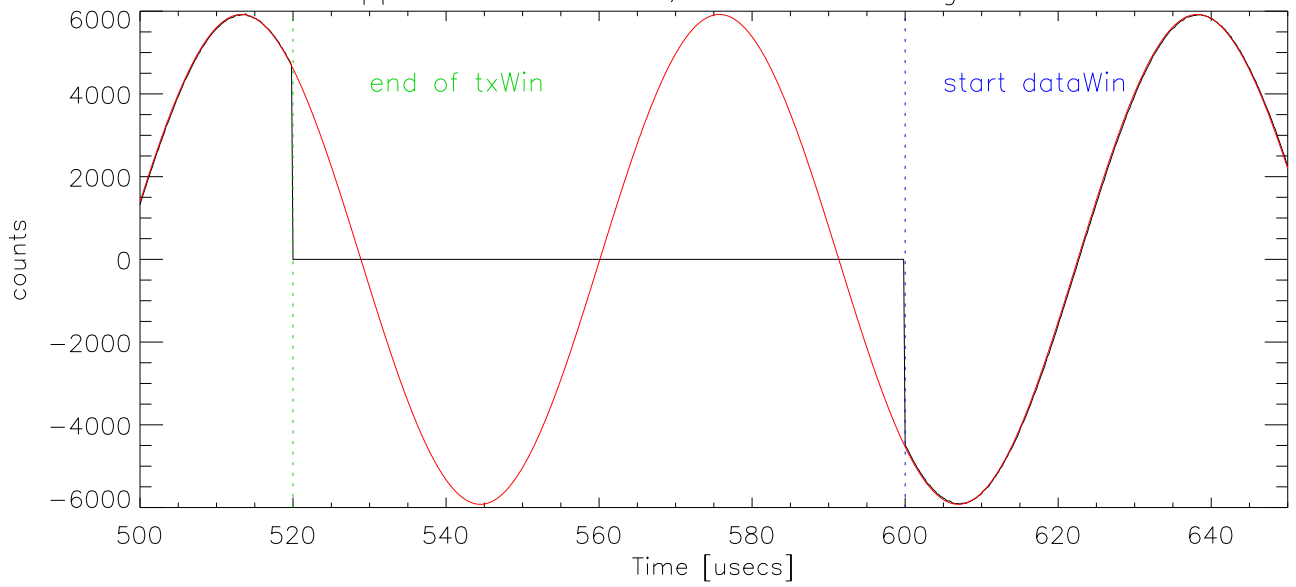

12nov09 echoTek sinewave test. ipp 0 start. digitizer I

ipp 0 end of txWin, startDataWin. digitizer I

ipp 0 end of dataWin. digitizer I

12nov09 echoTek sinewave test. ipp 99, start. digitizer I

ipp 99 end of txWin, startDataWin. digitizer I