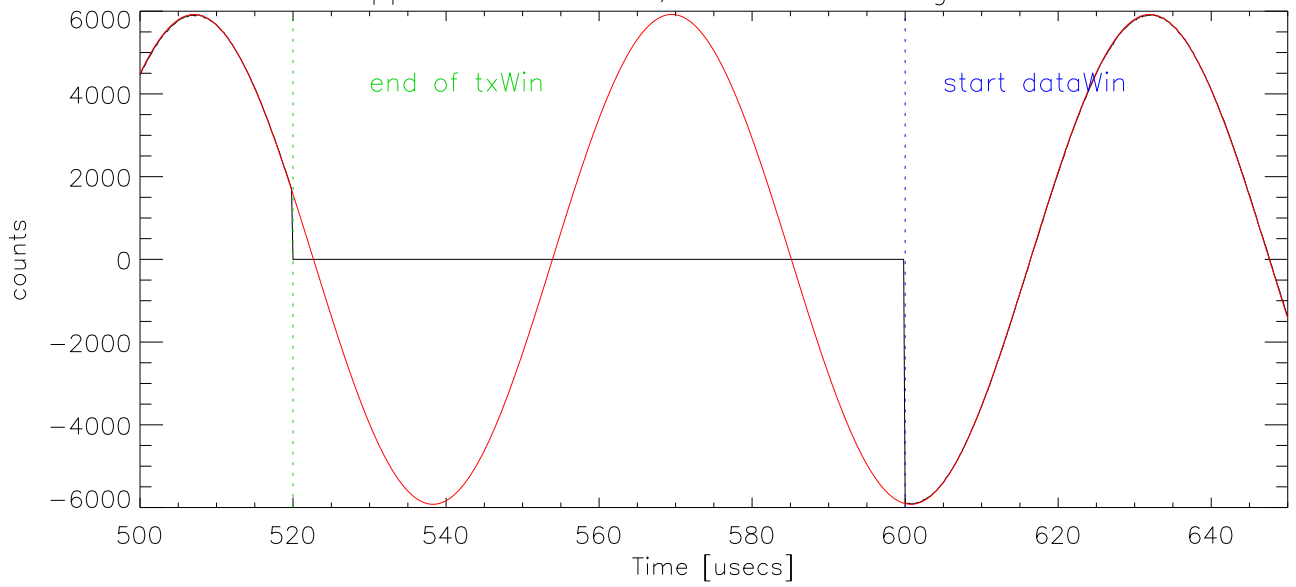

12nov09 echoTek sinewave test. ipp 0 start. digitizer I

ipp 0 end of txWin, startDataWin. digitizer I

ipp 0 end of dataWin. digitizer I

12nov09 echoTek sinewave test. ipp 99, start. digitizer I

ipp 99 end of txWin, startDataWin. digitizer I