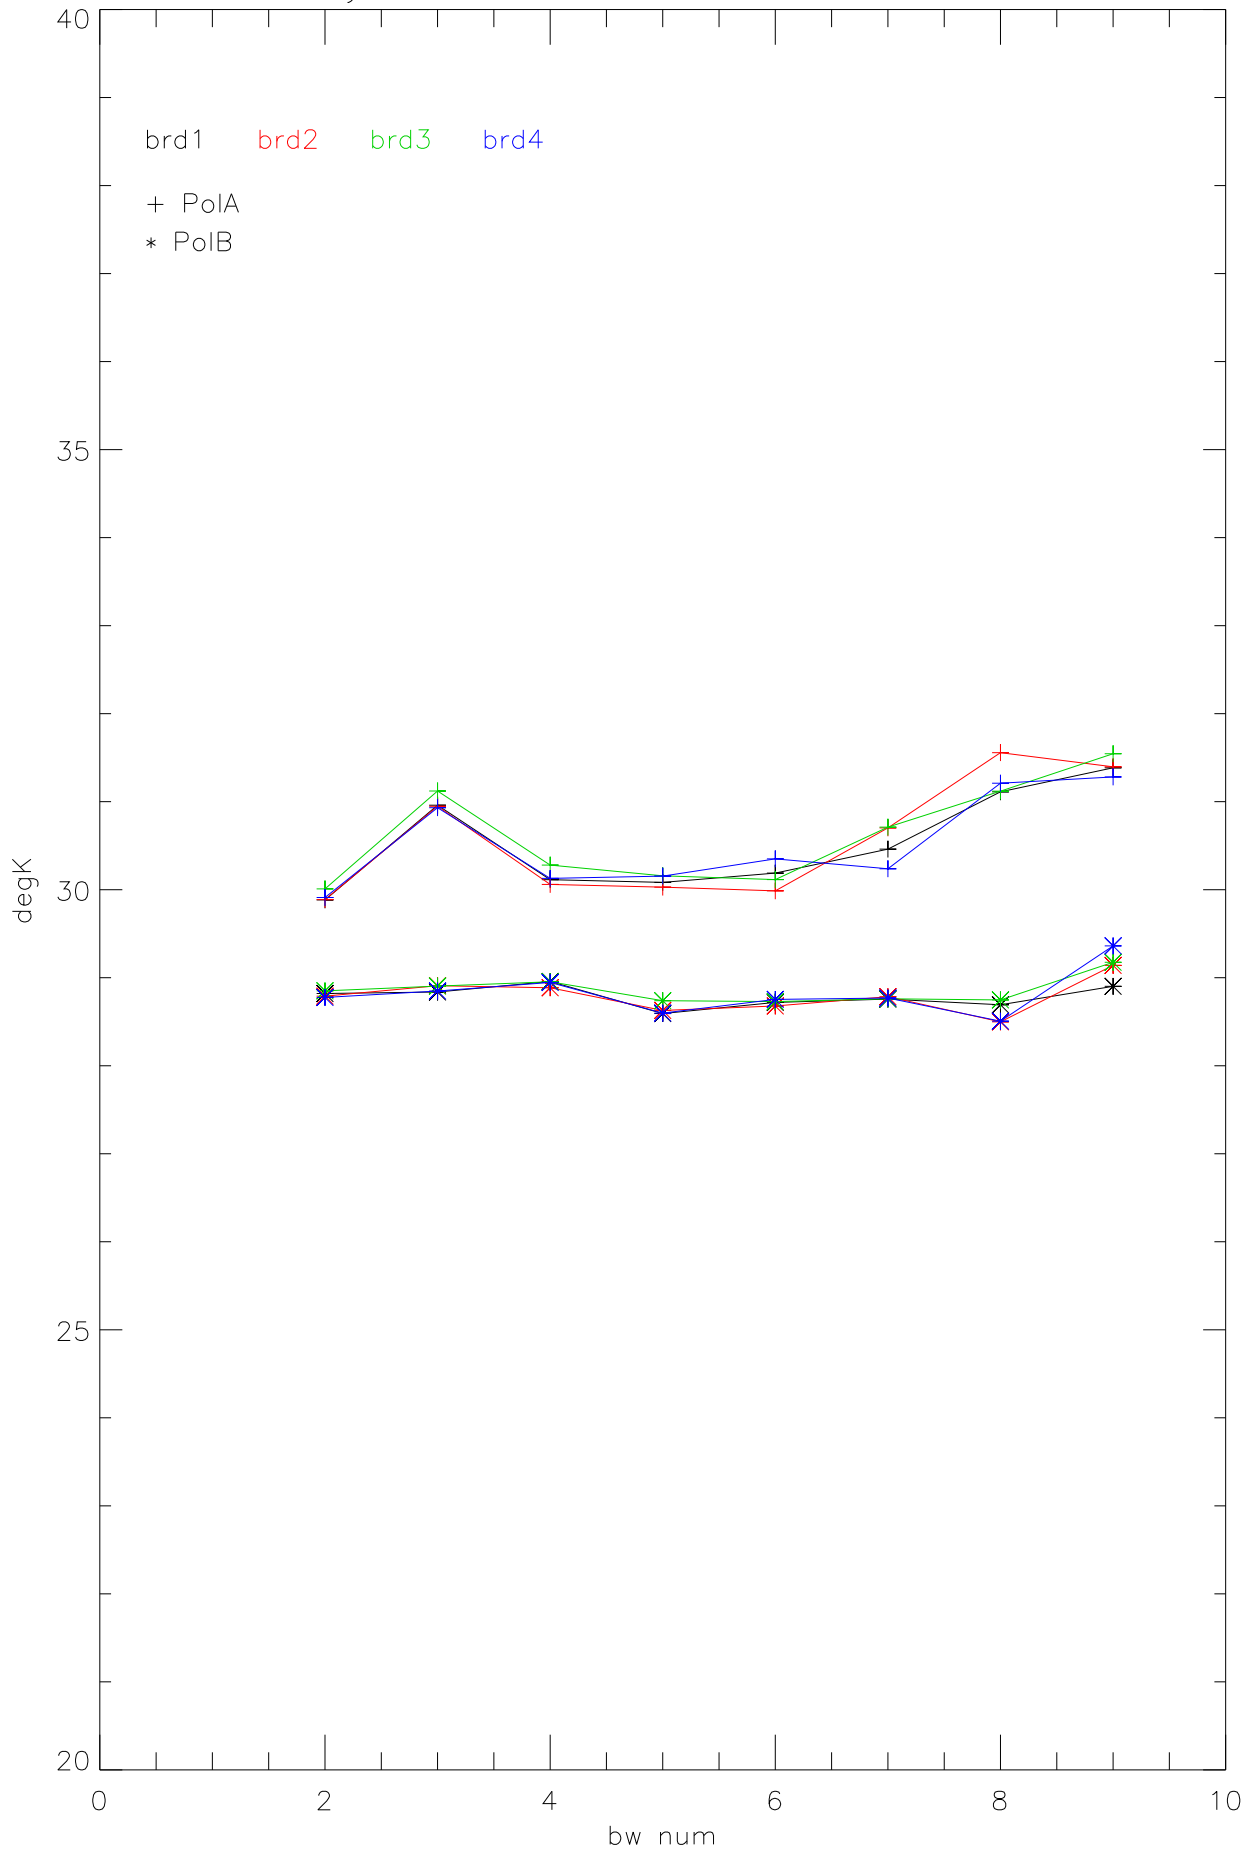

totPwr Tsys vs bwNums 2..9 for sbc 1,2,3,4. 9lev\_F2

overplot Tsys spectra by board for bw:25.00 PoIA 9lev\_F2

PoIB

totPwr Tsys vs bwNums 2..9 for sbc 1,2,3,4. 3lev\_F2

overplot Tsys spectra by board for bw:25.00 PoIA 3lev\_F2