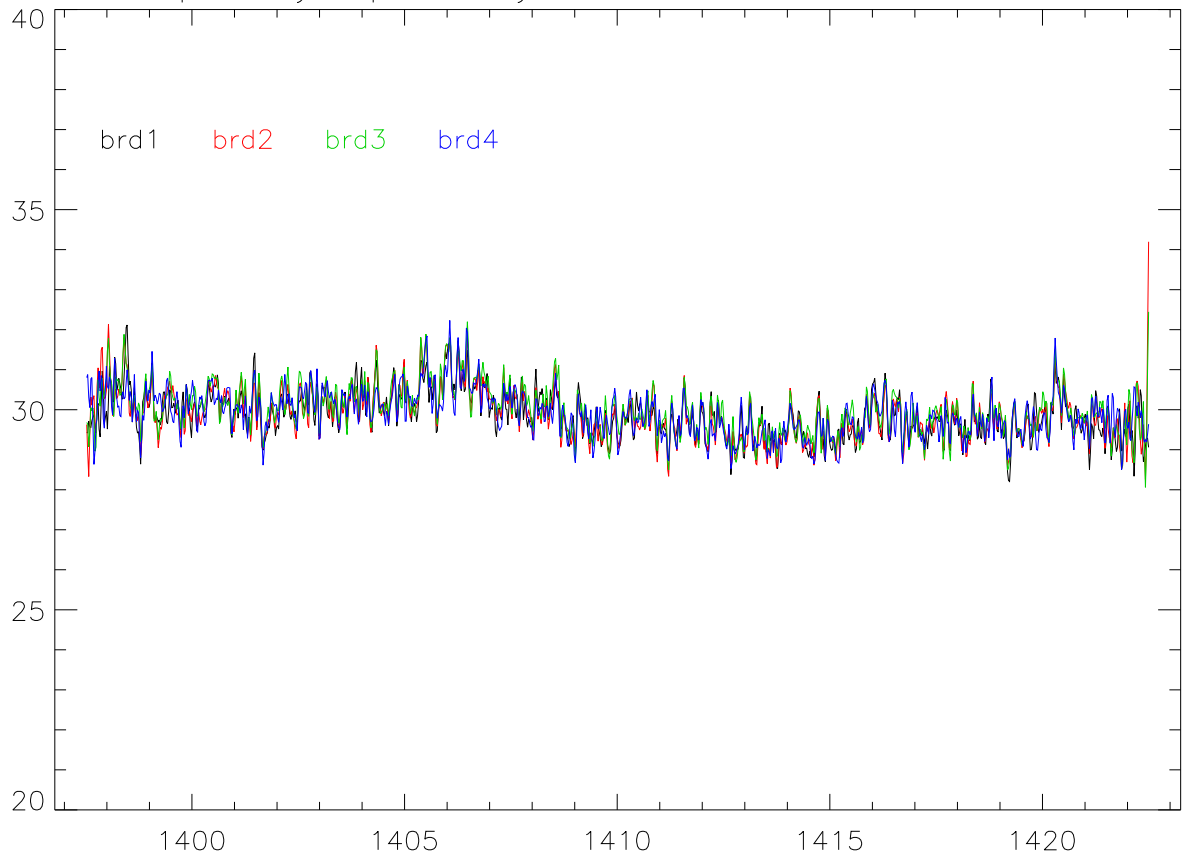

totPwr Tsys vs bwNums 2..9 for sbc 1,2,3,4. 9lev\_F2

overplot Tsys spectra by board for bw:25.00 PoIA 9lev\_F2

PoIB

totPwr Tsys vs bwNums 2..9 for sbc 1,2,3,4. 3lev\_F2

overplot Tsys spectra by board for bw:25.00 PoIA 3lev\_F2