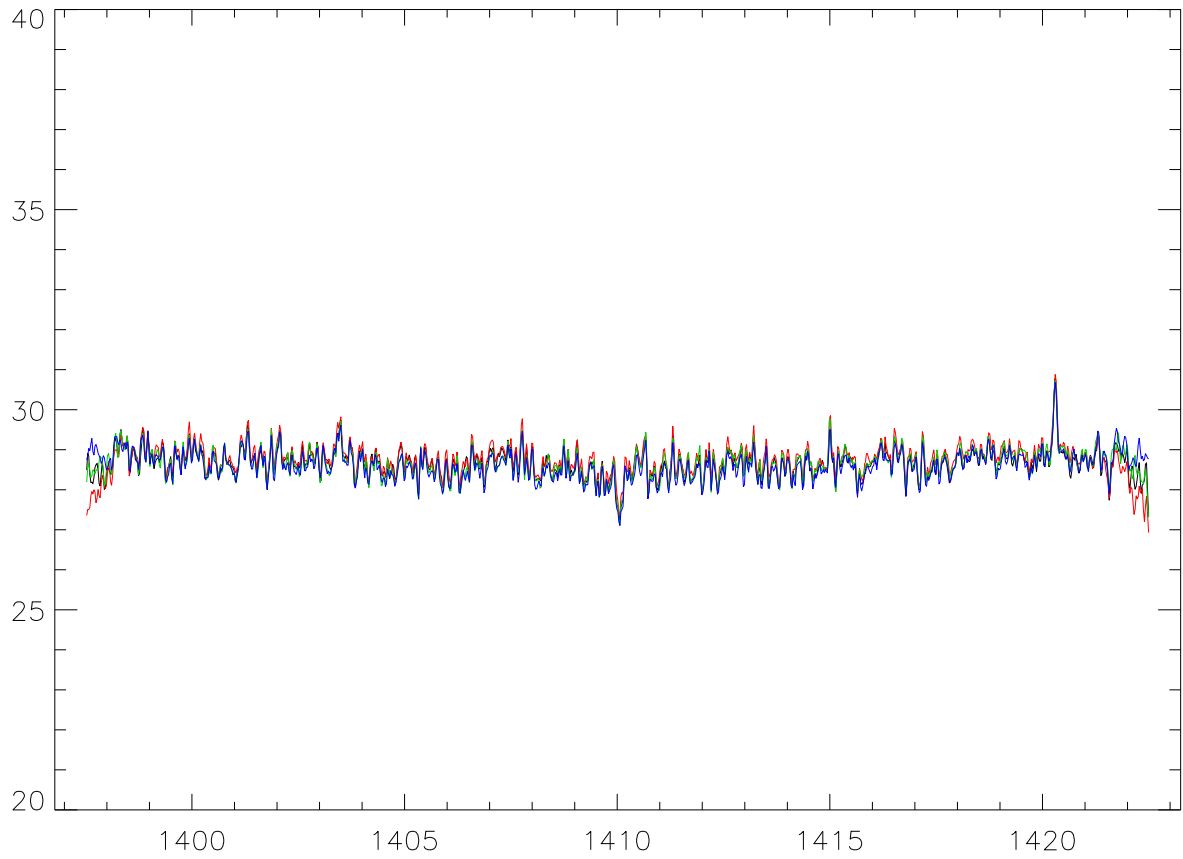

totPwr Tsys vs bwNums 2..9 for sbc 1,2,3,4. 9lev\_F2

overplot Tsys spectra by board for bw:25.00 PoIA 9lev\_F2

PoIB

totPwr Tsys vs bwNums 2..9 for sbc 1,2,3,4. 3lev\_F2

overplot Tsys spectra by board for bw:25.00 PoIA 3lev\_F2