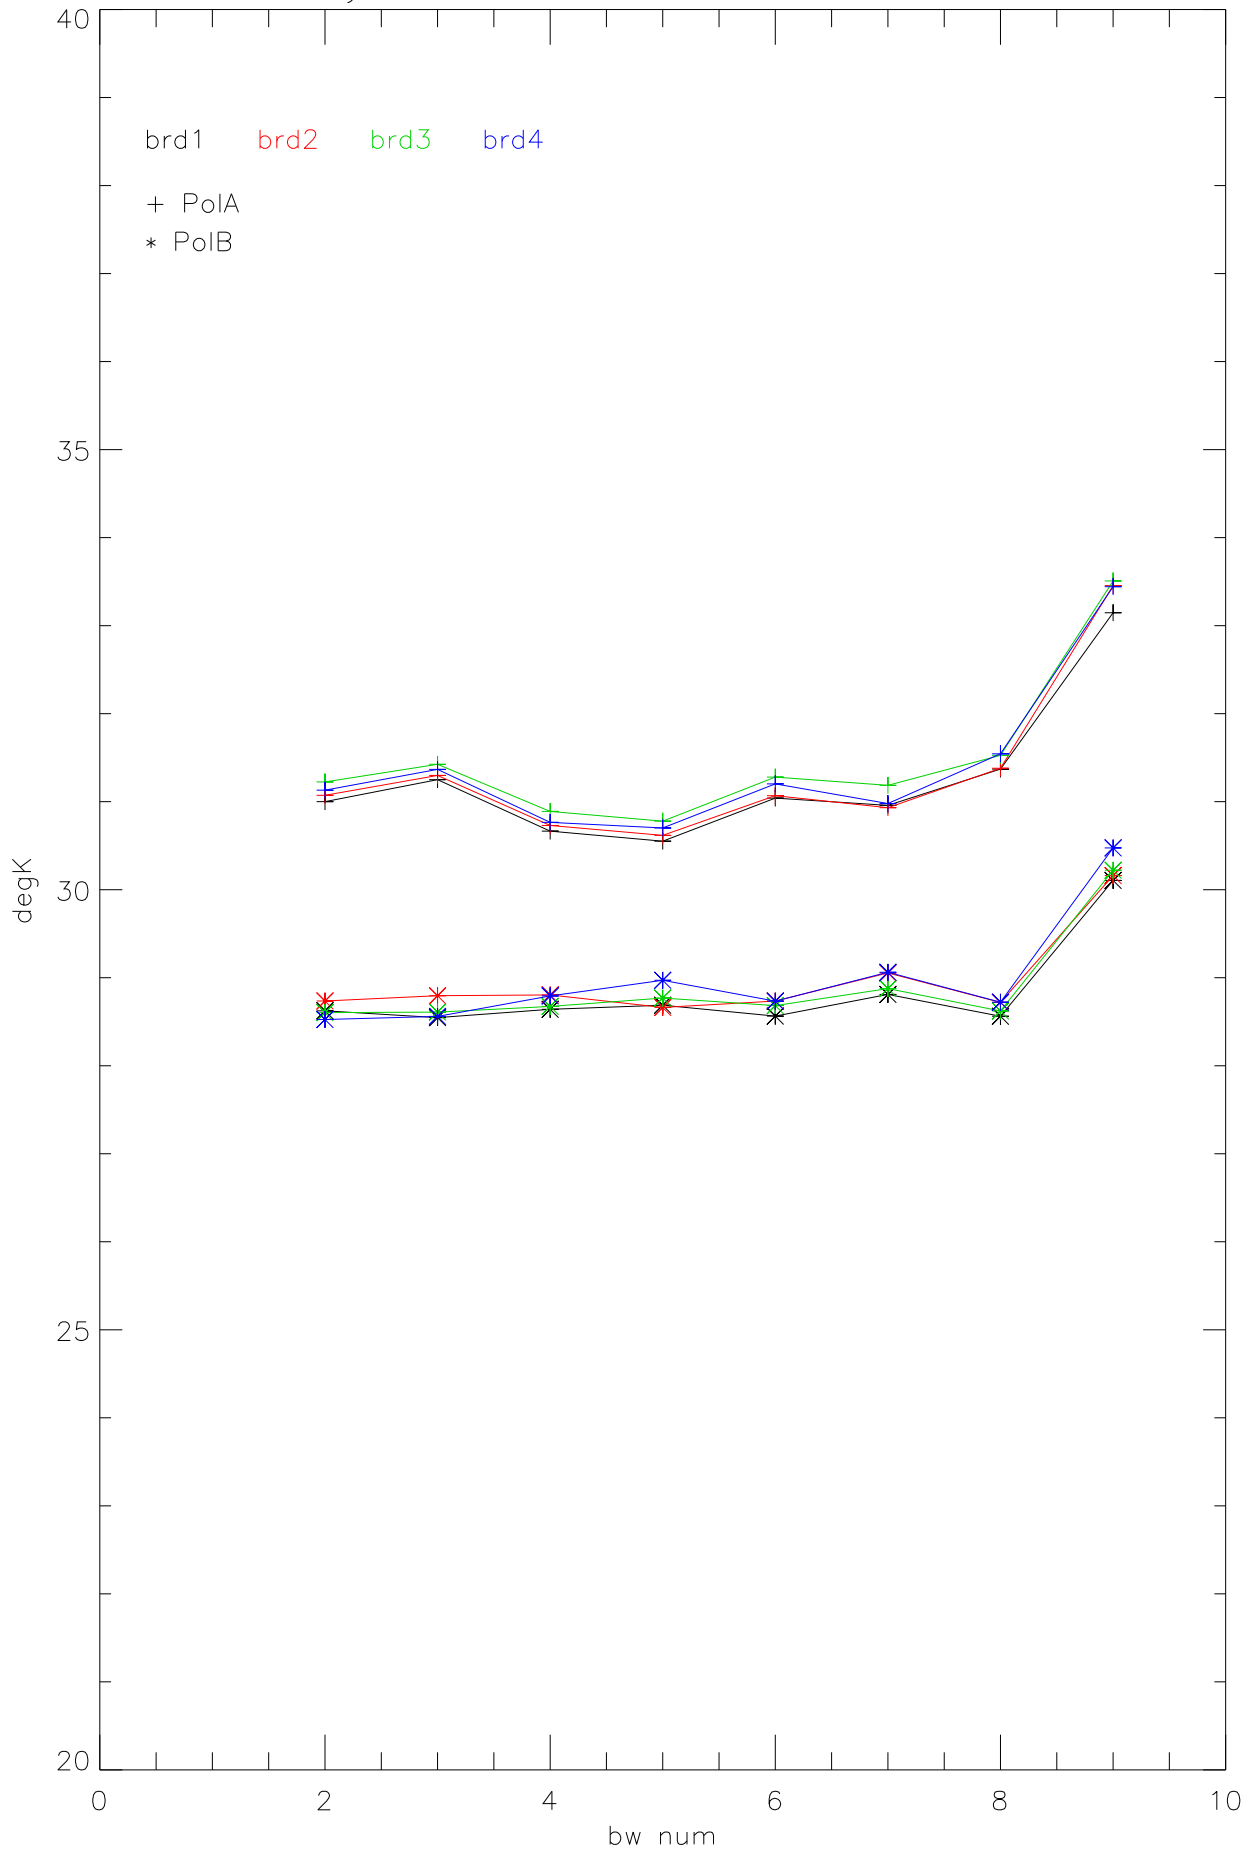

totPwr Tsys vs bwNums 2..9 for sbc 1,2,3,4. 9lev\_F2

overplot Tsys spectra by board for bw:25.00 PoIA 9lev\_F2

PoIB

totPwr Tsys vs bwNums 2..9 for sbc 1,2,3,4. 3lev\_F2

overplot Tsys spectra by board for bw:25.00 PoIA 3lev\_F2