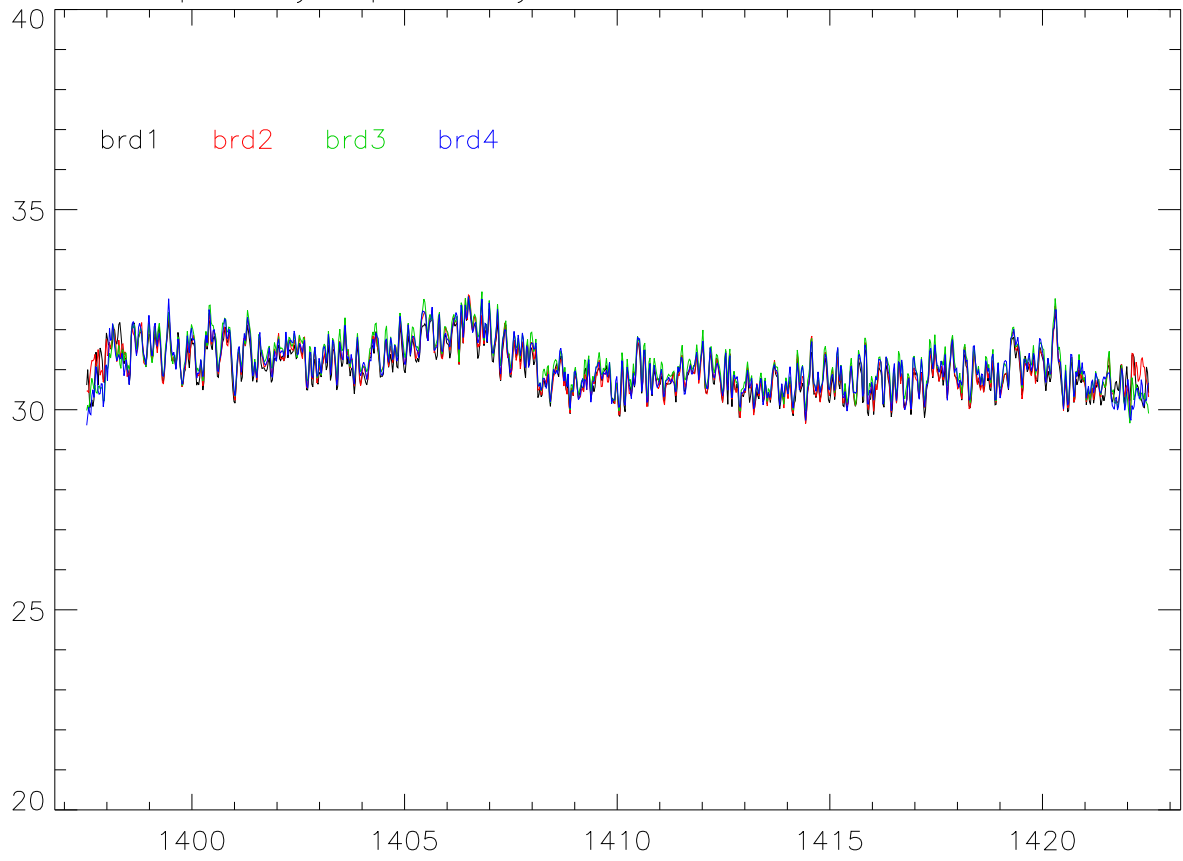

totPwr Tsys vs bwNums 2..9 for sbc 1,2,3,4. 9lev\_F2

overplot Tsys spectra by board for bw:25.00 PoIA 9lev\_F2

PoIB

totPwr Tsys vs bwNums 2..9 for sbc 1,2,3,4. 3lev\_F2

overplot Tsys spectra by board for bw:25.00 PoIA 3lev\_F2