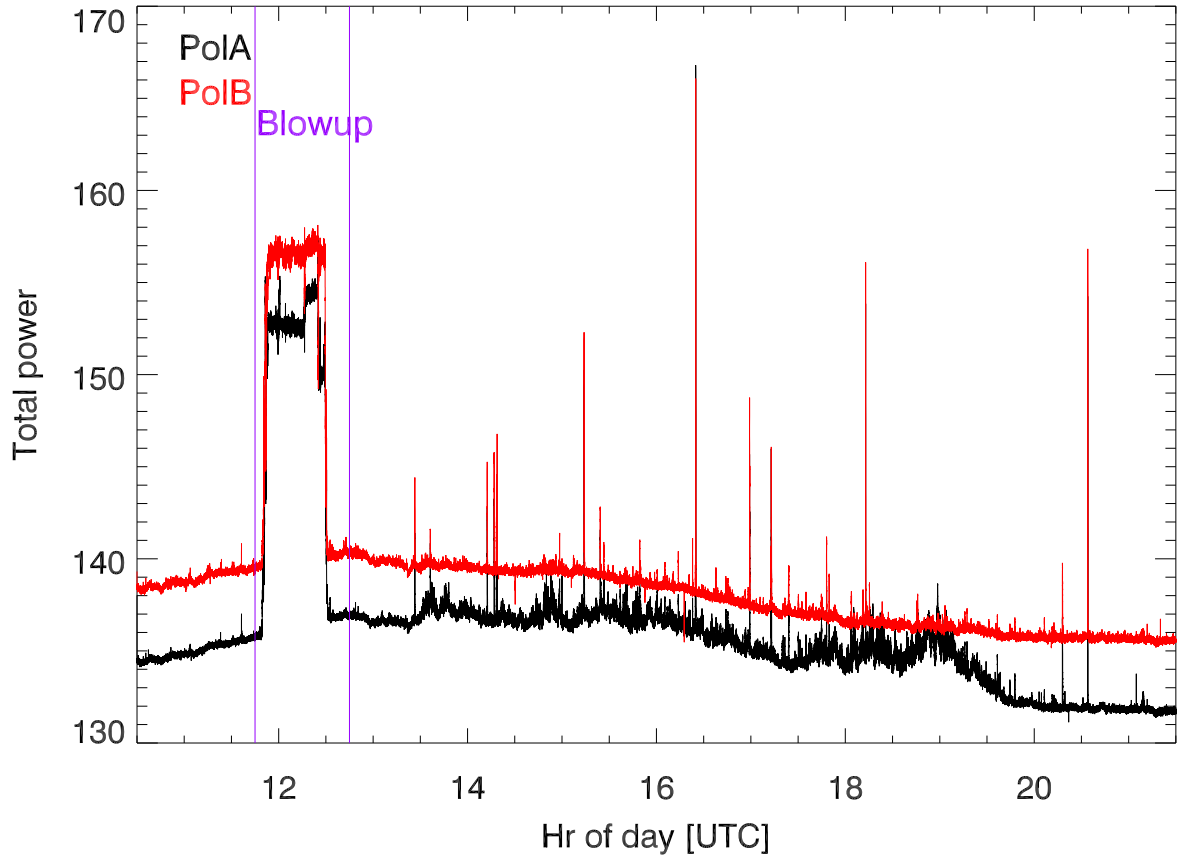

220131 callisto total power vs time

Blow around total power jump

total power during flare

blowup total power during flare