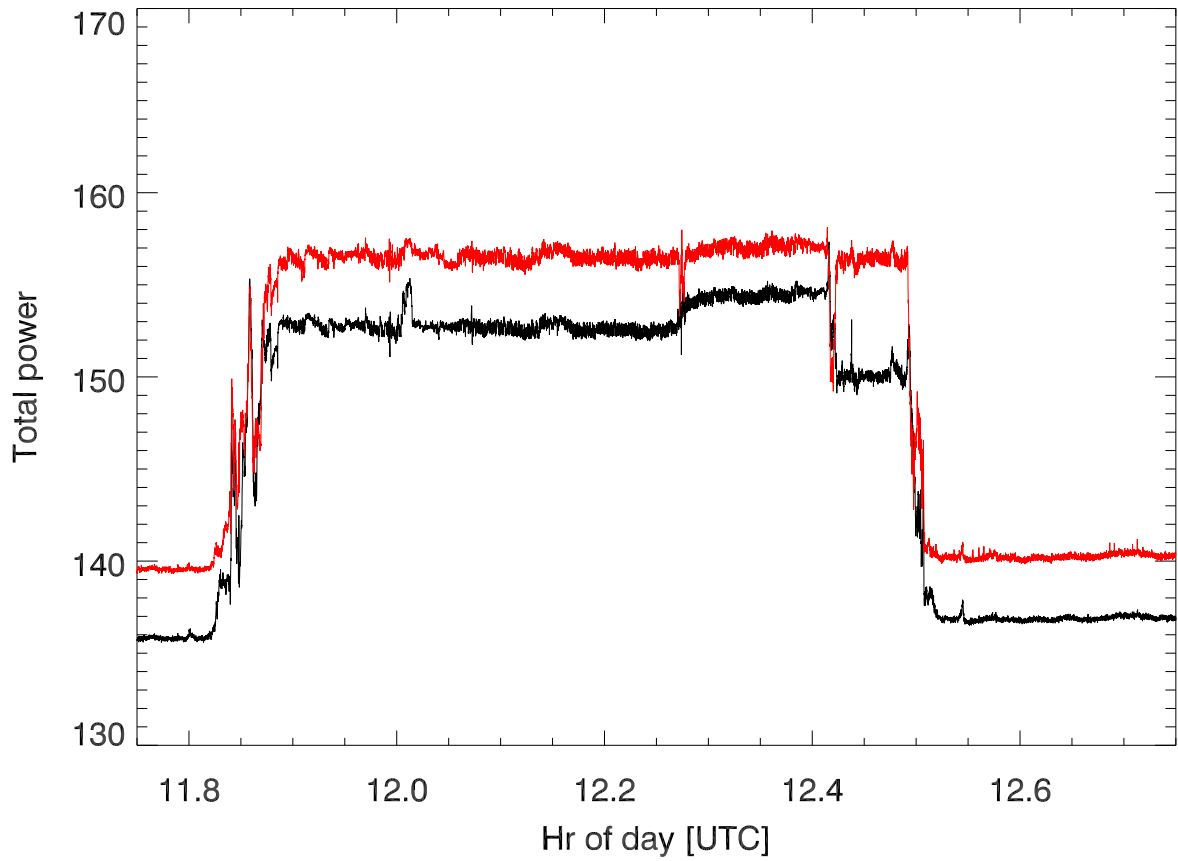

220131 callisto total power vs time

Blow around total power jump

total power during flare

blowup total power during flare