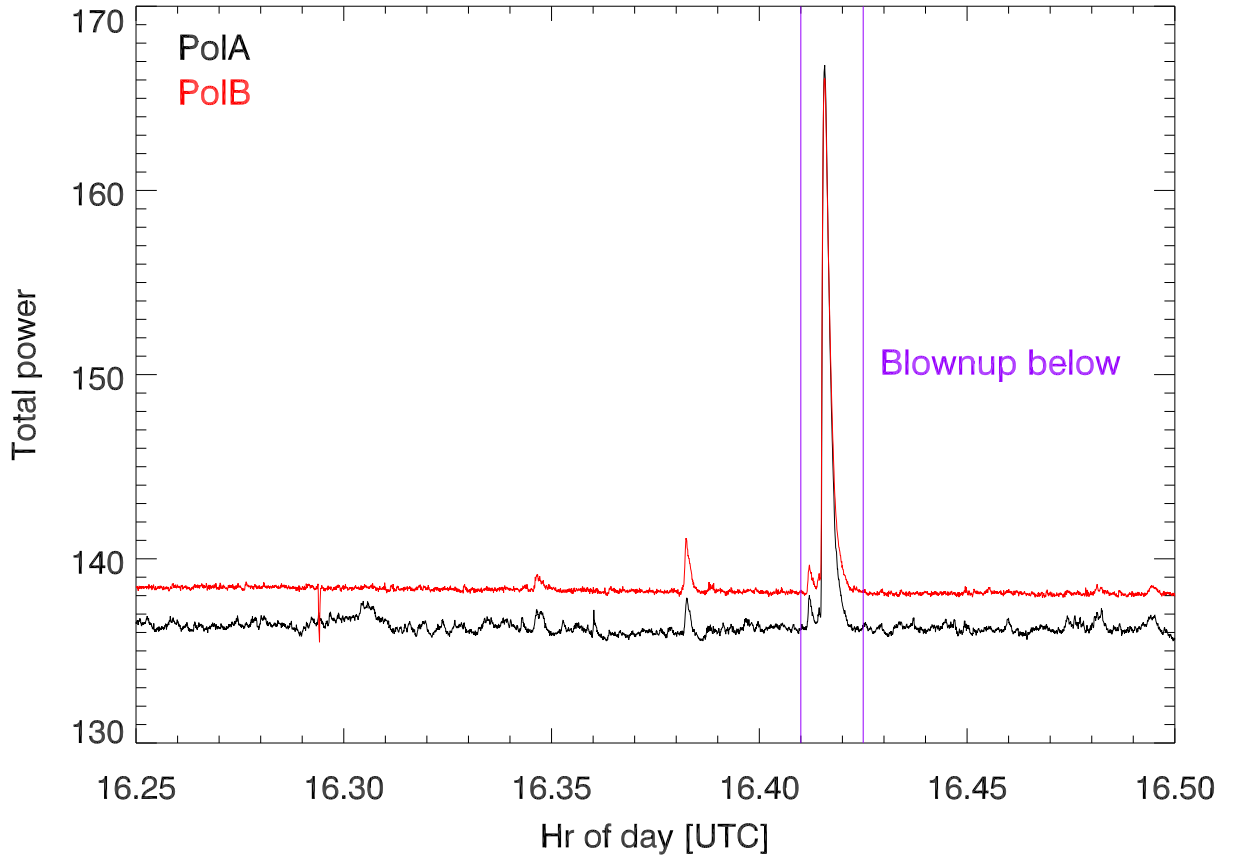

220131 callisto total power vs time

Blow around total power jump

total power during flare

blowup total power during flare