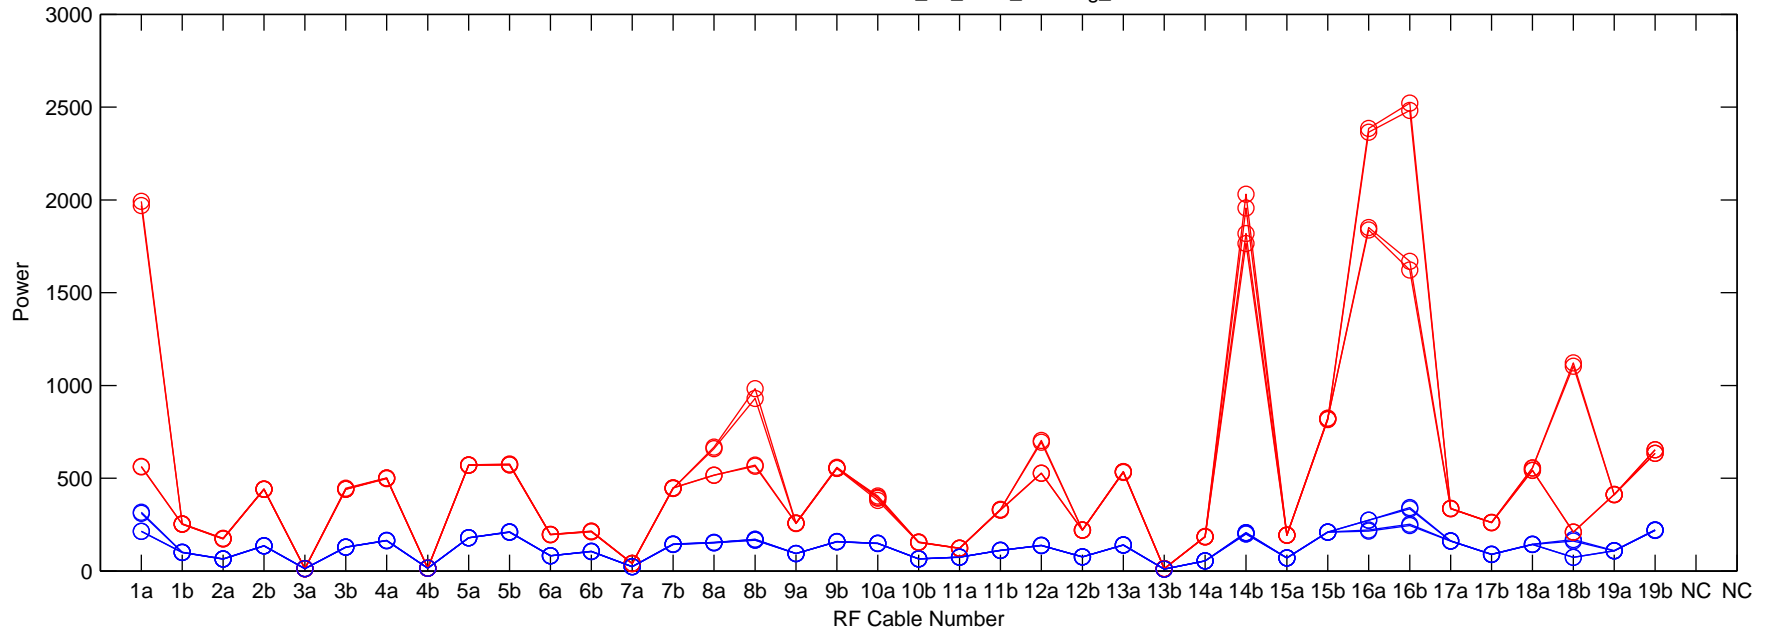

On/Off Power 1392.8711 MHz
Dataset: /media/Disk0/08_02_2013_morning_moon

On/Off Y-Factors 1392.8711 MHz
Dataset: /media/Disk0/08_02_2013_morning_moon