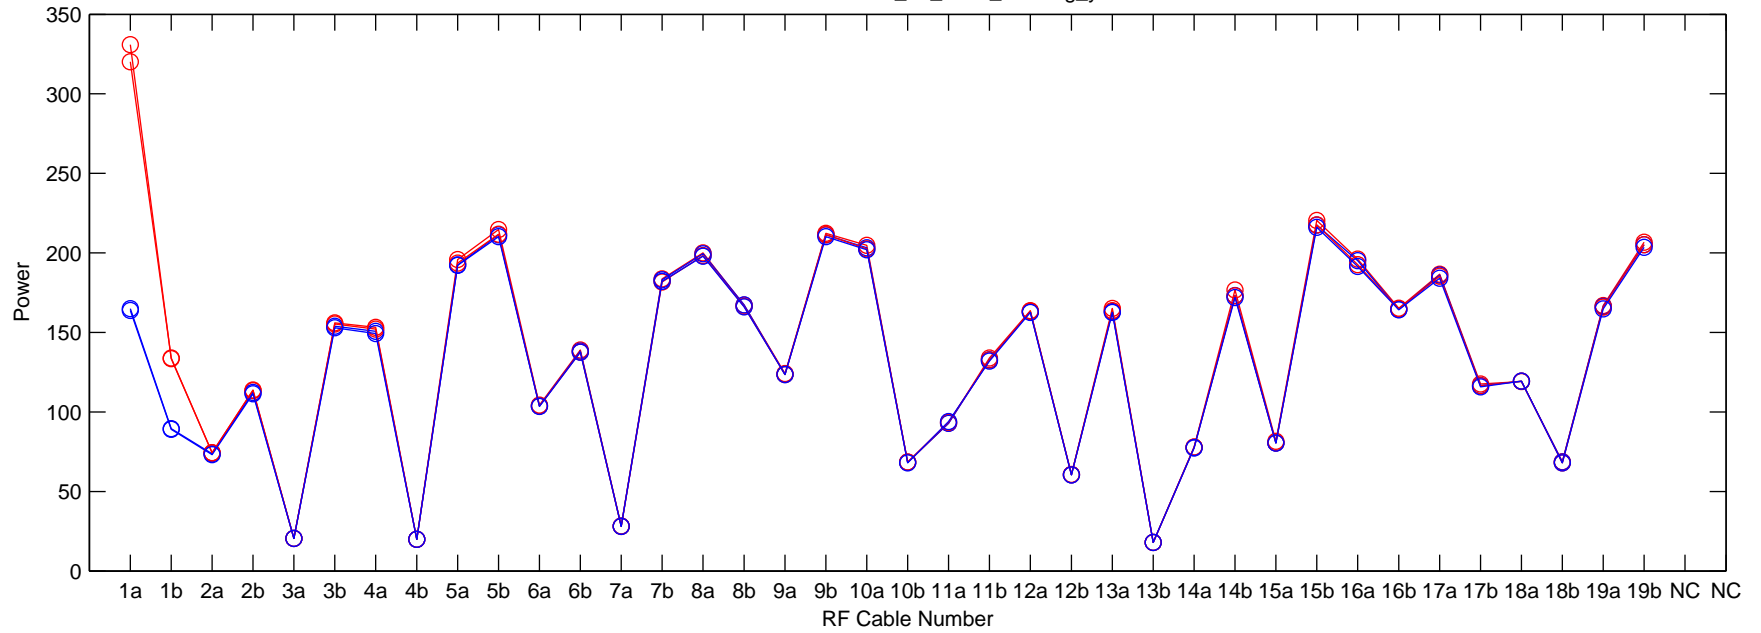

On/Off Power 1397.7539 MHz  
Dataset: /media/Disk0/08\_02\_2013\_evening\_yfactors

On/Off Y-Factors 1397.7539 MHz  
Dataset: /media/Disk0/08\_02\_2013\_evening\_yfactors