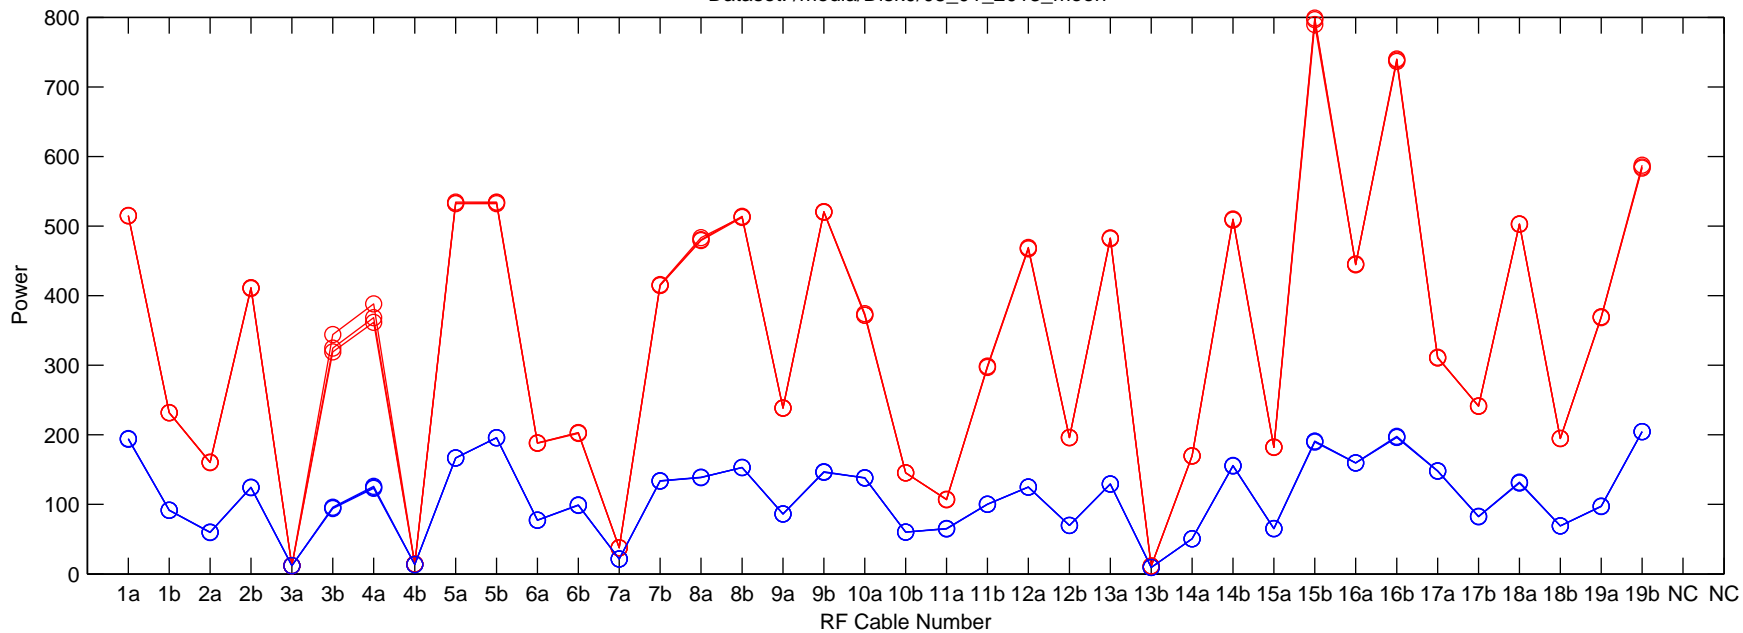

On/Off Power 1392.8711 MHz
Dataset: /media/Disk0/08_01_2013_moon

On/Off Y-Factors 1392.8711 MHz
Dataset: /media/Disk0/08_01_2013_moon