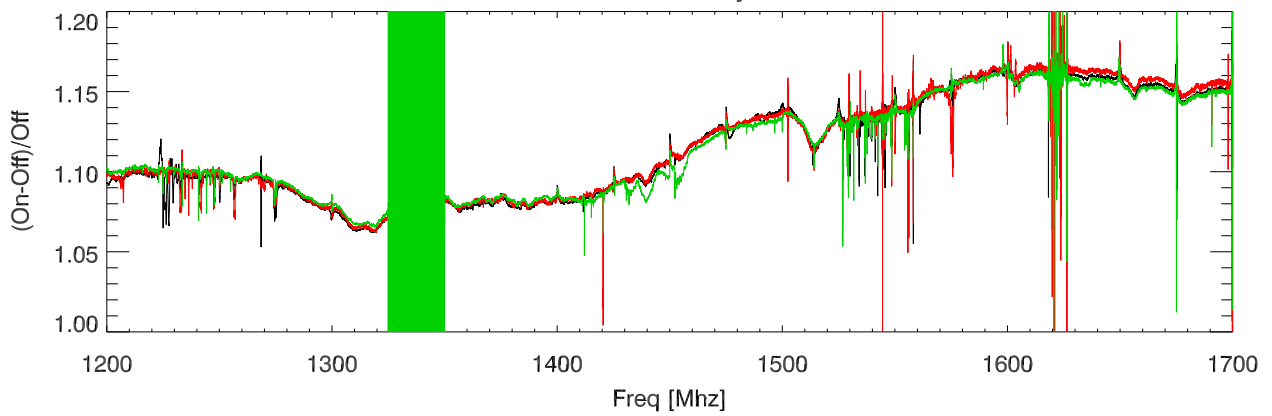

Yfactor normalized to 1 Jy Src. PoIA

Yfactor normalized to 1 Jy Src. PoIB

Correct B2128+048 by .01 . PoIA

Correct B2128+048 by .01 . PoIB

Average Yfactor vs Frequency for 1 Jy source

Average SEFD vs Frequency