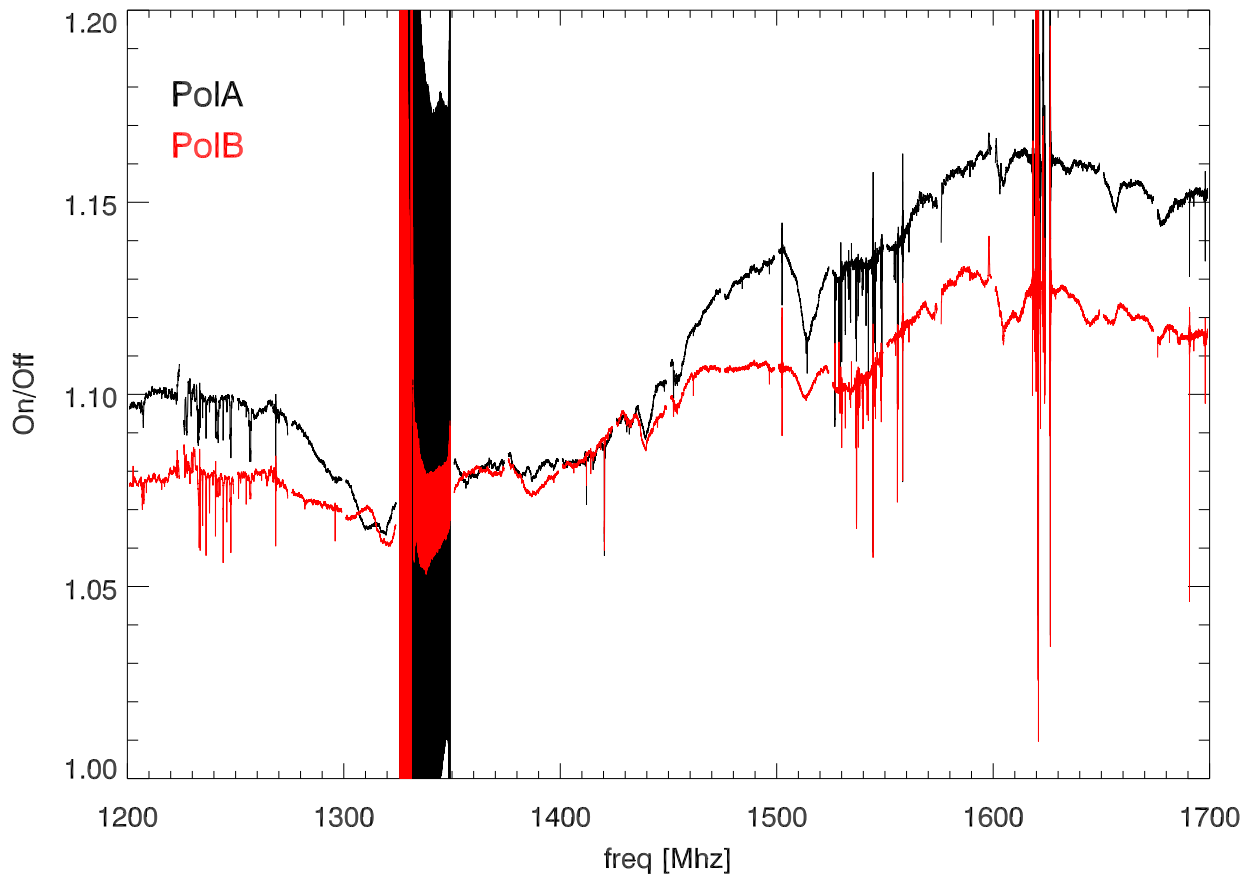

Yfactor normalized to 1 Jy Src. PoIA

Yfactor normalized to 1 Jy Src. PoIB

Correct B2128+048 by .01 . PoIA

Correct B2128+048 by .01 . PoIB

Average Yfactor vs Frequency for 1 Jy source

Average SEFD vs Frequency