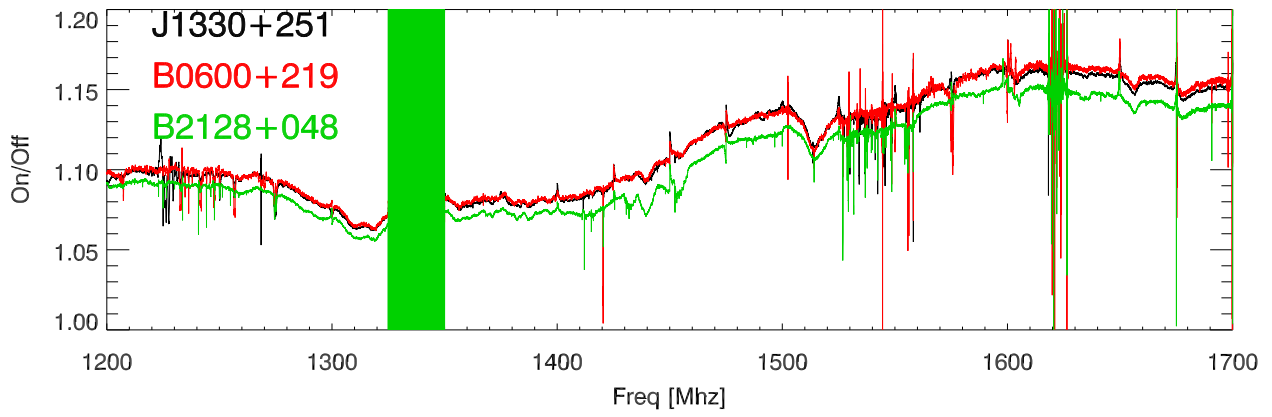

Yfactor normalized to 1 Jy Src. PoIA

Yfactor normalized to 1 Jy Src. PoIB

Correct B2128+048 by .01 . PoIA

Correct B2128+048 by .01 . PoIB

Average Yfactor vs Frequency for 1 Jy source

Average SEFD vs Frequency