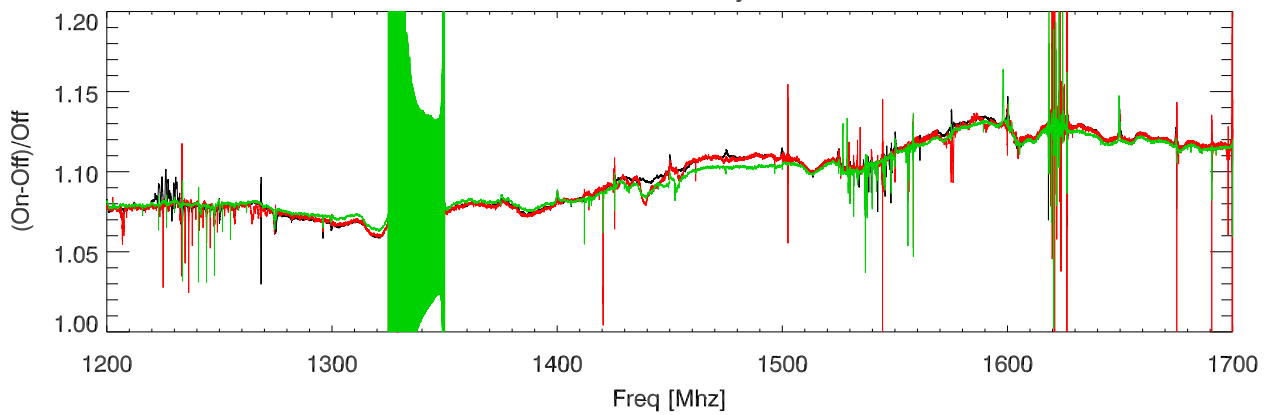

Yfactor normalized to 1 Jy Src. PoIA

Yfactor normalized to 1 Jy Src. PoIB

Correct B2128+048 by .01 . PoIA

Correct B2128+048 by .01 . PoIB

Average Yfactor vs Frequency for 1 Jy source

Average SEFD vs Frequency