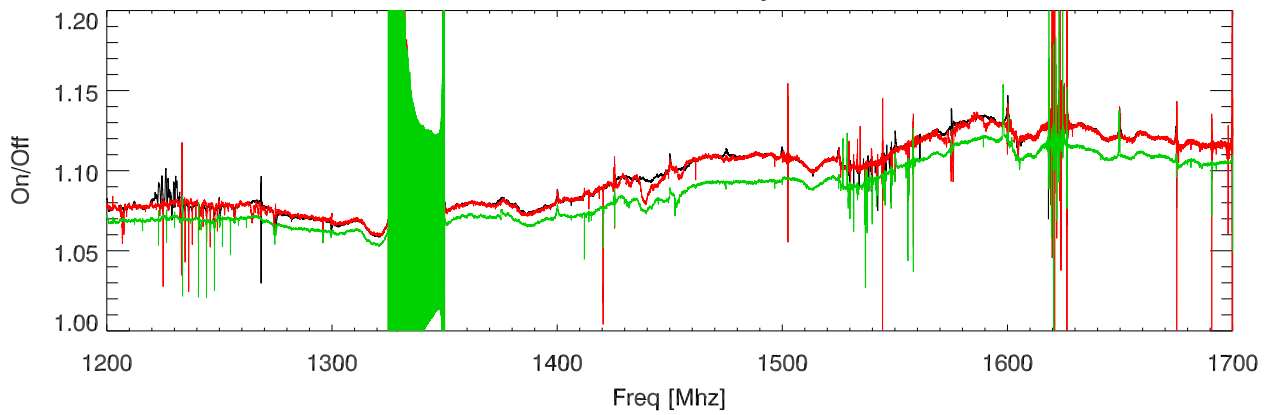

Yfactor normalized to 1 Jy Src. PoIA

Yfactor normalized to 1 Jy Src. PoIB

Correct B2128+048 by .01 . PoIA

Correct B2128+048 by .01 . PoIB

Average Yfactor vs Frequency for 1 Jy source

Average SEFD vs Frequency