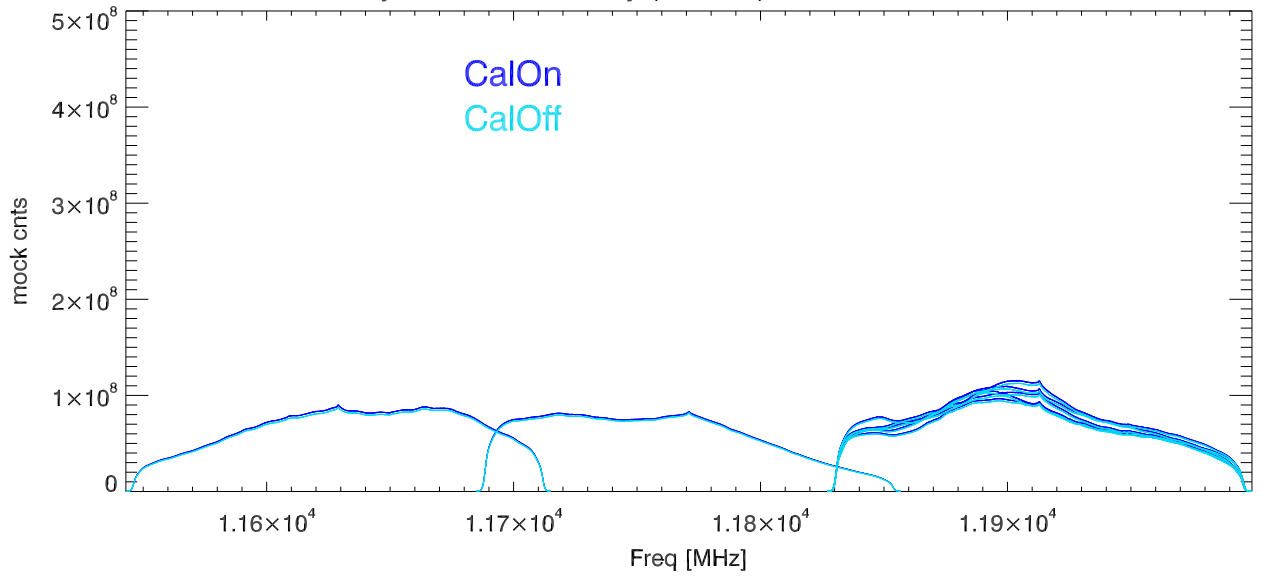

29may23 calon,off on sky (no12db). wb5-4600HiPass PoIA

PoIB

CalDeflection/Tsys