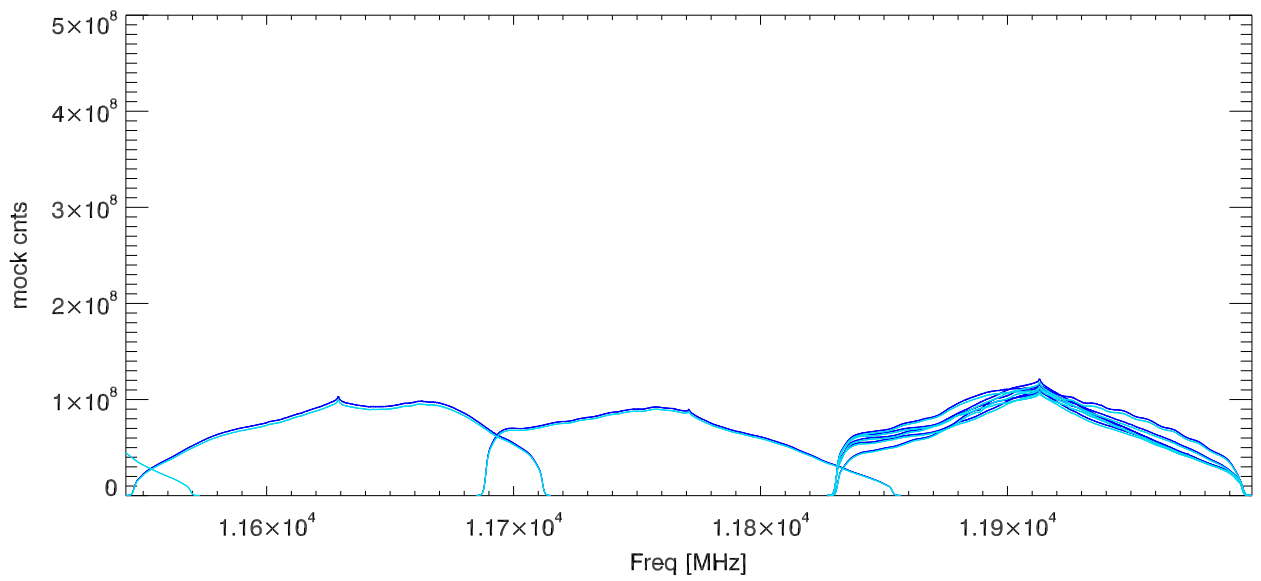

29may23 calon,off on sky (no12db). wb5-4600HiPass PoIA

PoIB

CalDeflection/Tsys