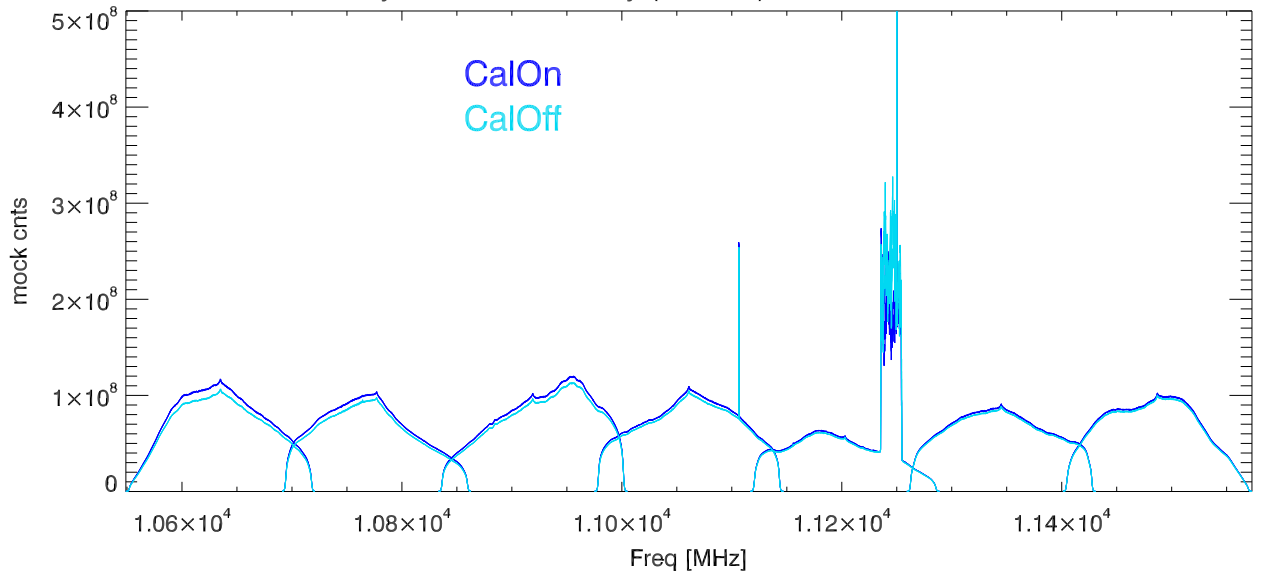

29may23 calon,off on sky (no12db). wb5-4600HiPass PoIA

PoIB

CalDeflection/Tsys