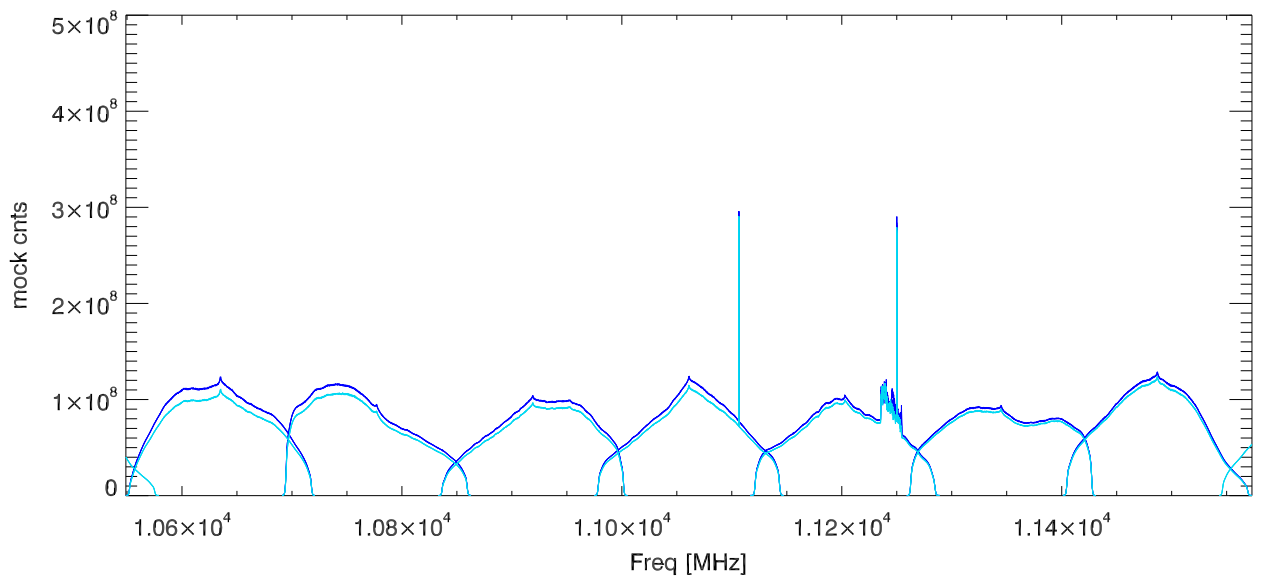

29may23 calon,off on sky (no12db). wb5-4600HiPass PoIA

PoIB

CalDeflection/Tsys