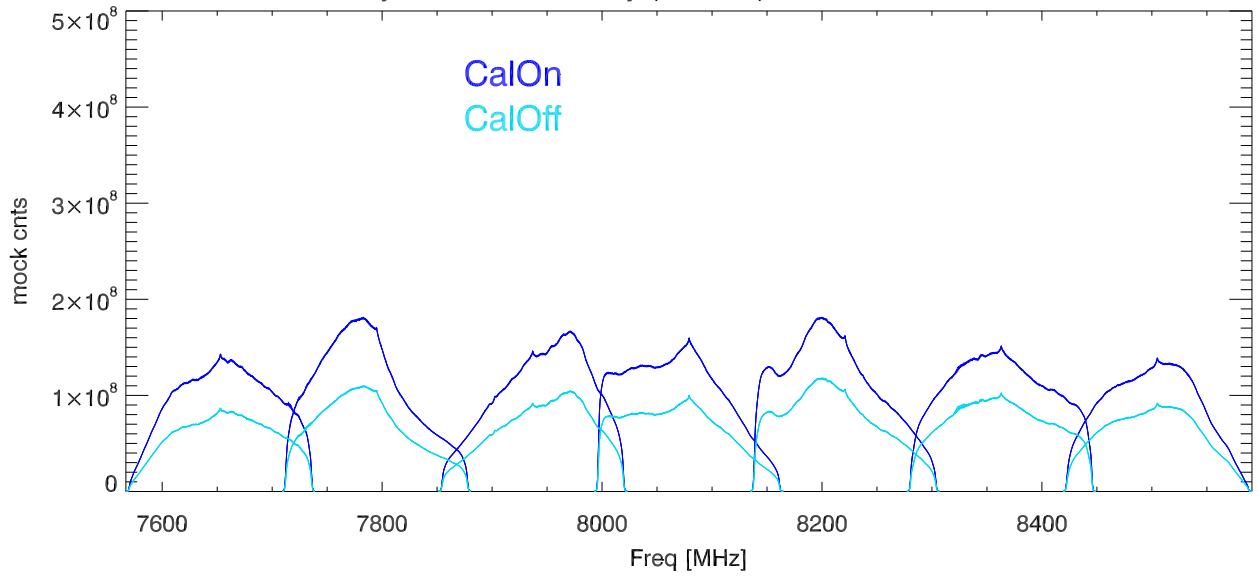

29may23 calon,off on sky (no12db). wb5-4600HiPass PoIA

PoIB

CalDeflection/Tsys