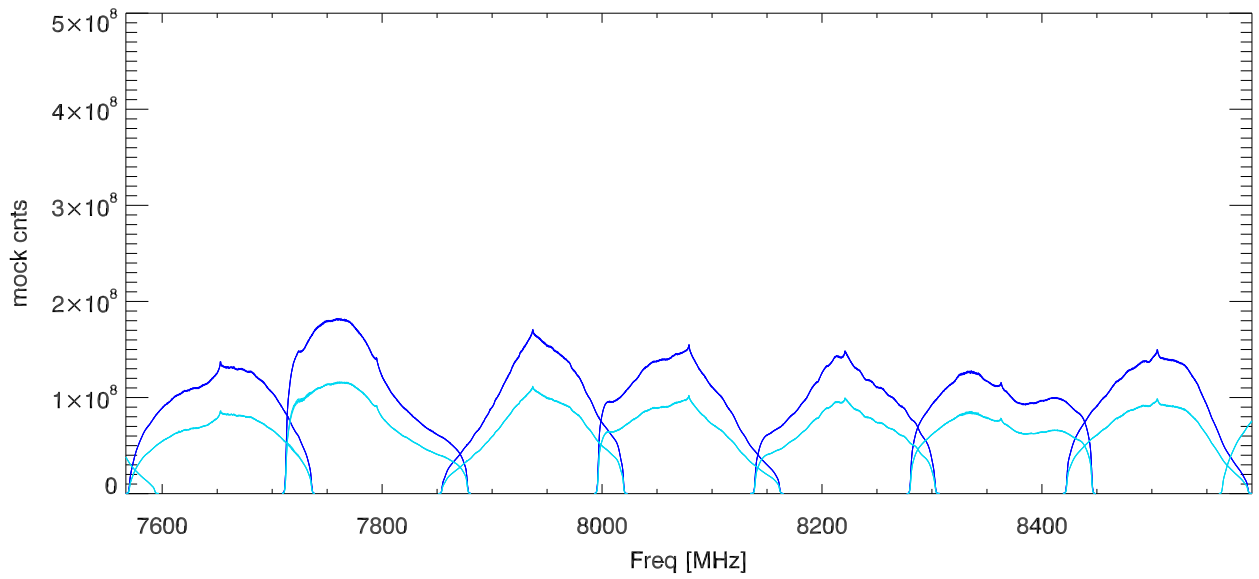

29may23 calon,off on sky (no12db). wb5-4600HiPass PoIA

PoIB

CalDeflection/Tsys