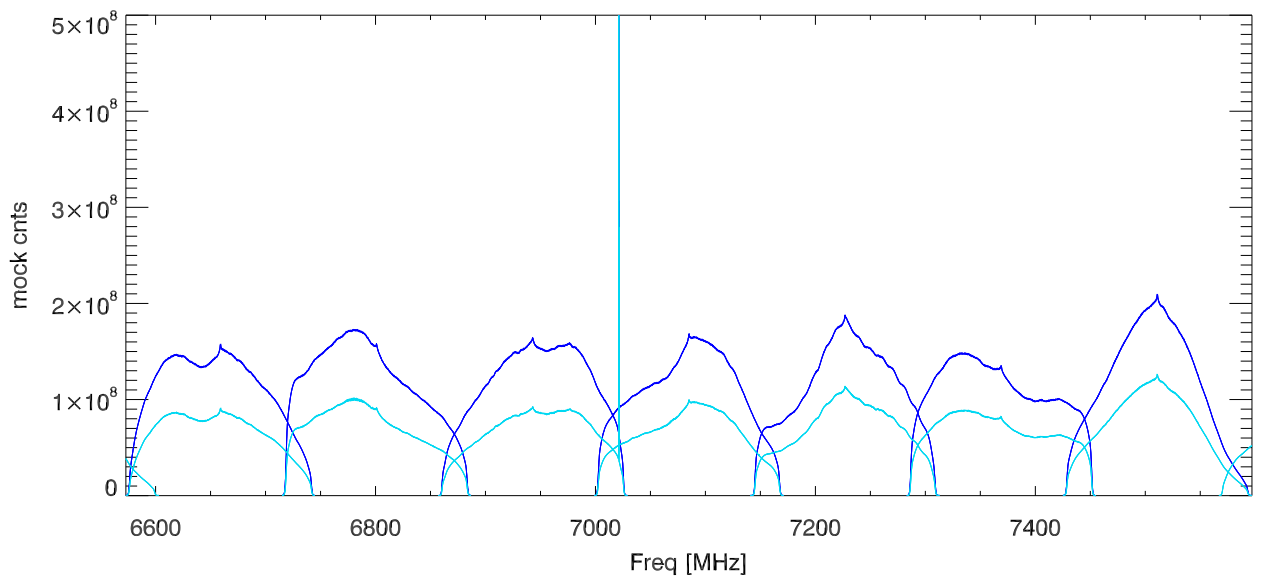

29may23 calon,off on sky (no12db). wb5-4600HiPass PoIA

PoIB

CalDeflection/Tsys