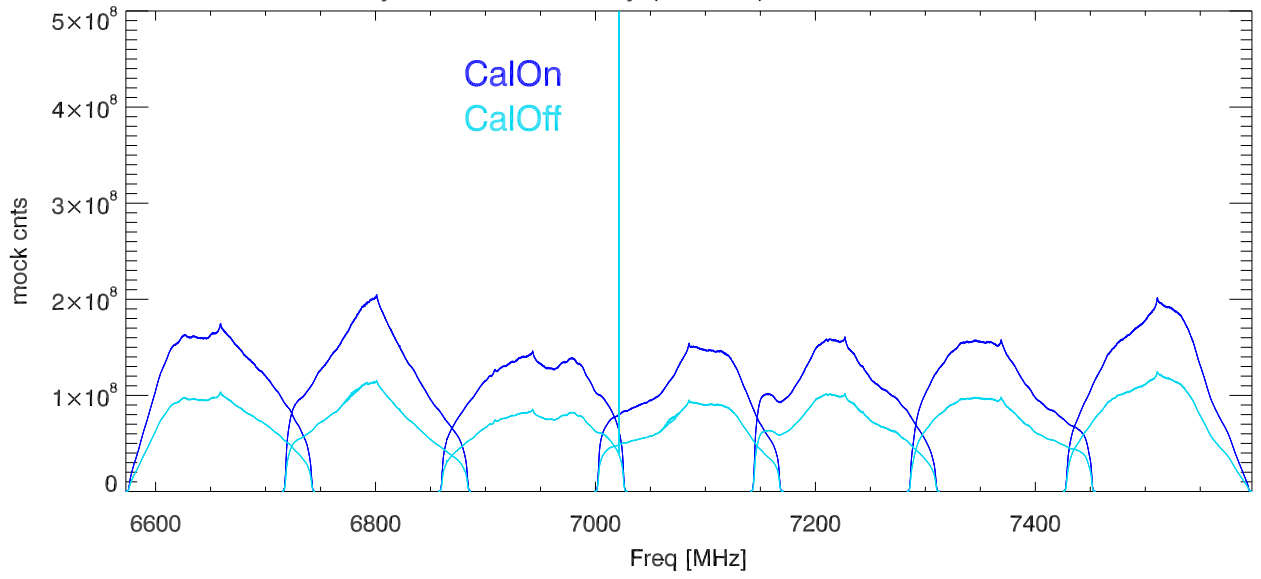

29may23 calon,off on sky (no12db). wb5-4600HiPass PoIA

PoIB

CalDeflection/Tsys