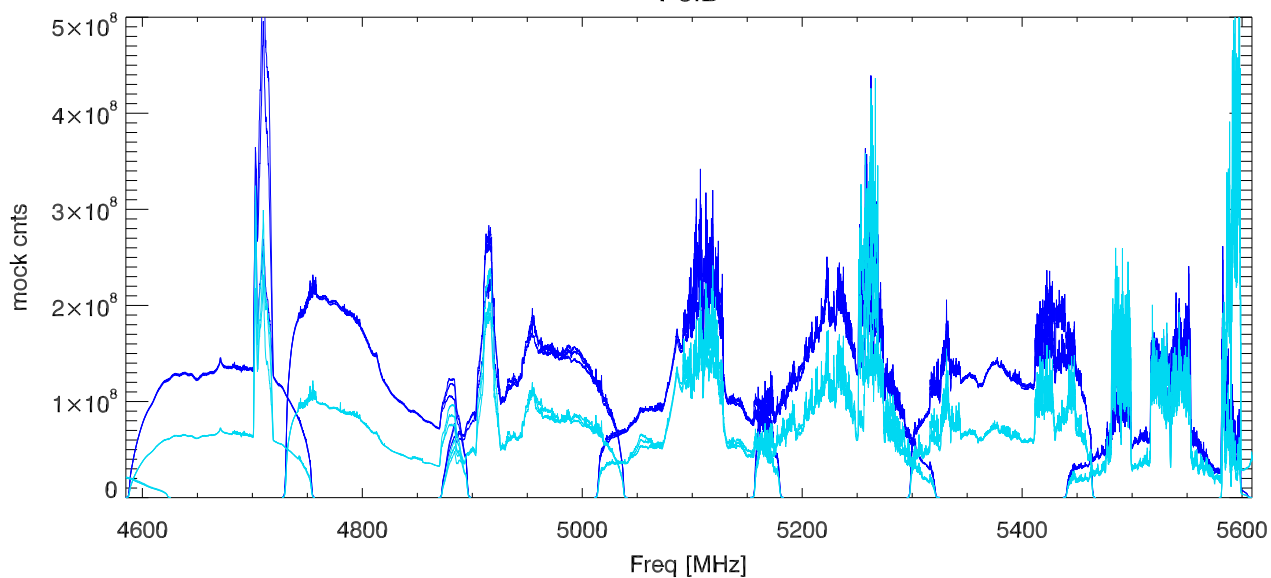

29may23 calon,off on sky (no12db). wb5-4600HiPass PoIA

PoIB

CalDeflection/Tsys