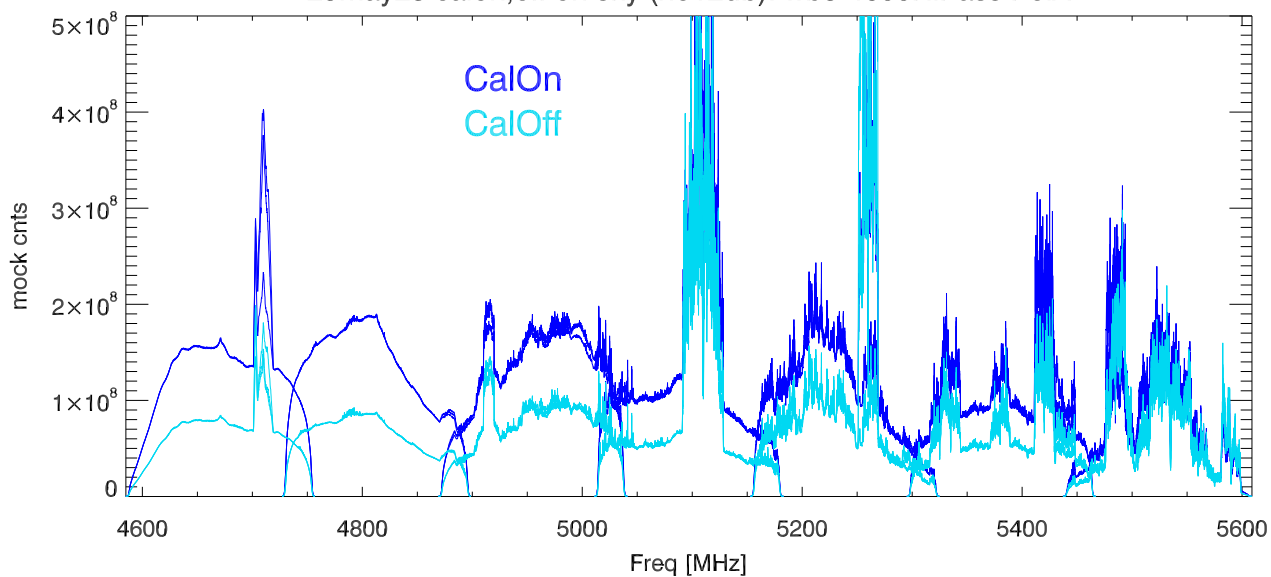

29may23 calon,off on sky (no12db). wb5-4600HiPass PoIA

PoIB

CalDeflection/Tsys