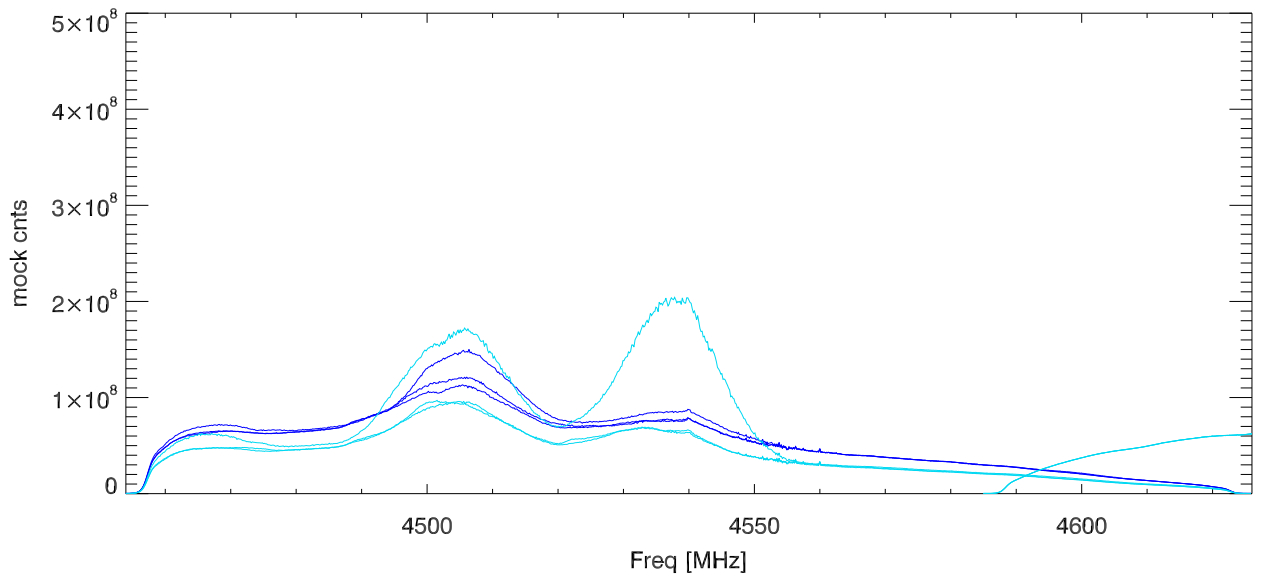

29may23 calon,off on sky (no12db). wb1-straightThru PoIA

PoIB

CalDeflection/Tsys