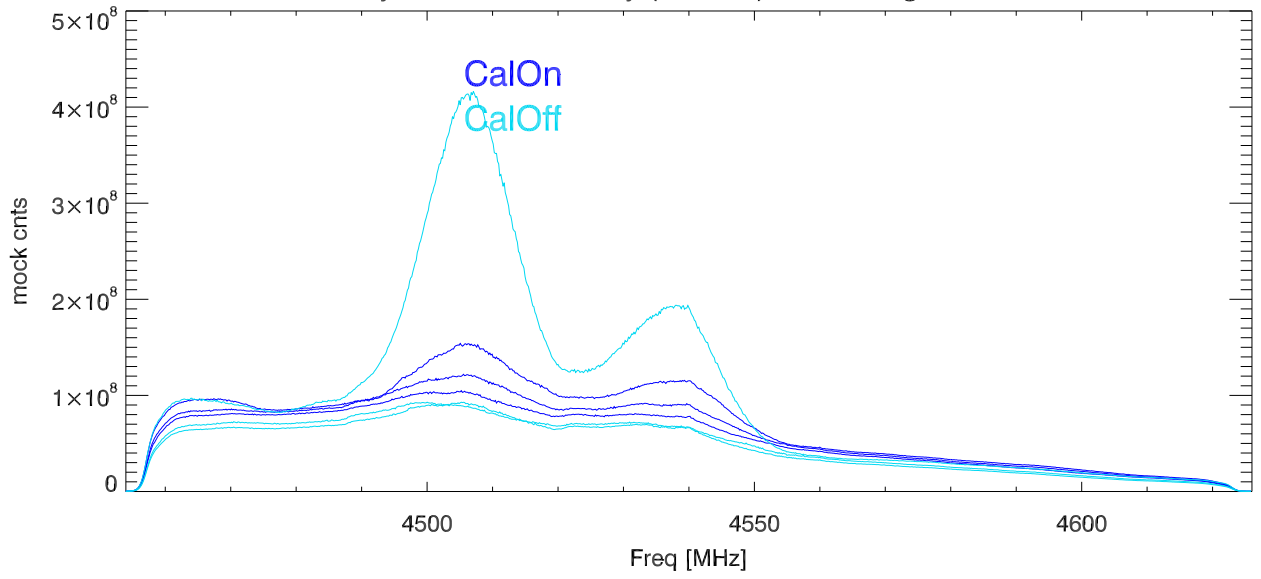

29may23 calon,off on sky (no12db). wb1-straightThru PoIA

PoIB

CalDeflection/Tsys