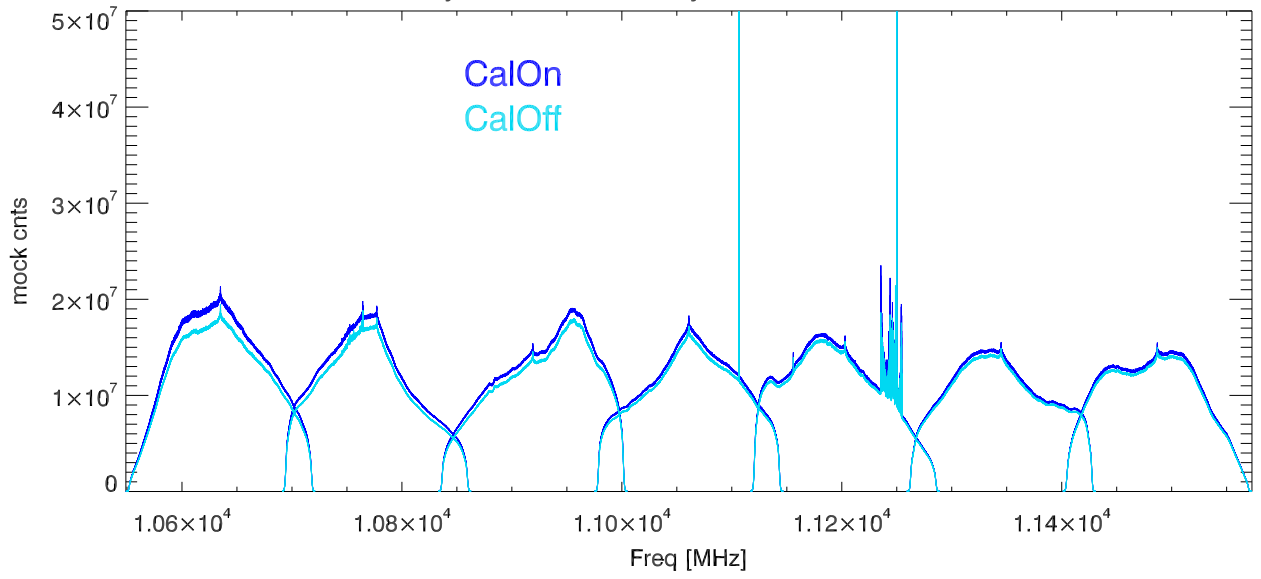

25may23 calon,off on sky. wb5-4600HiPass PoIA

PoIB

CalDeflection/Tsys