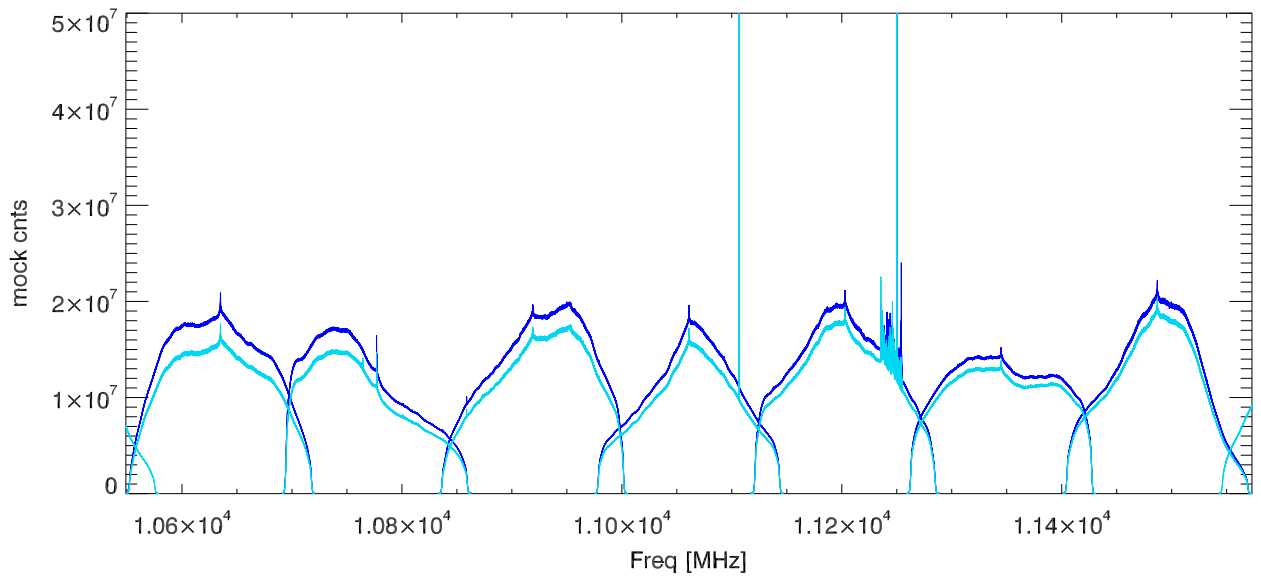

25may23 calon,off on sky. wb5-4600HiPass PoIA

PoIB

CalDeflection/Tsys