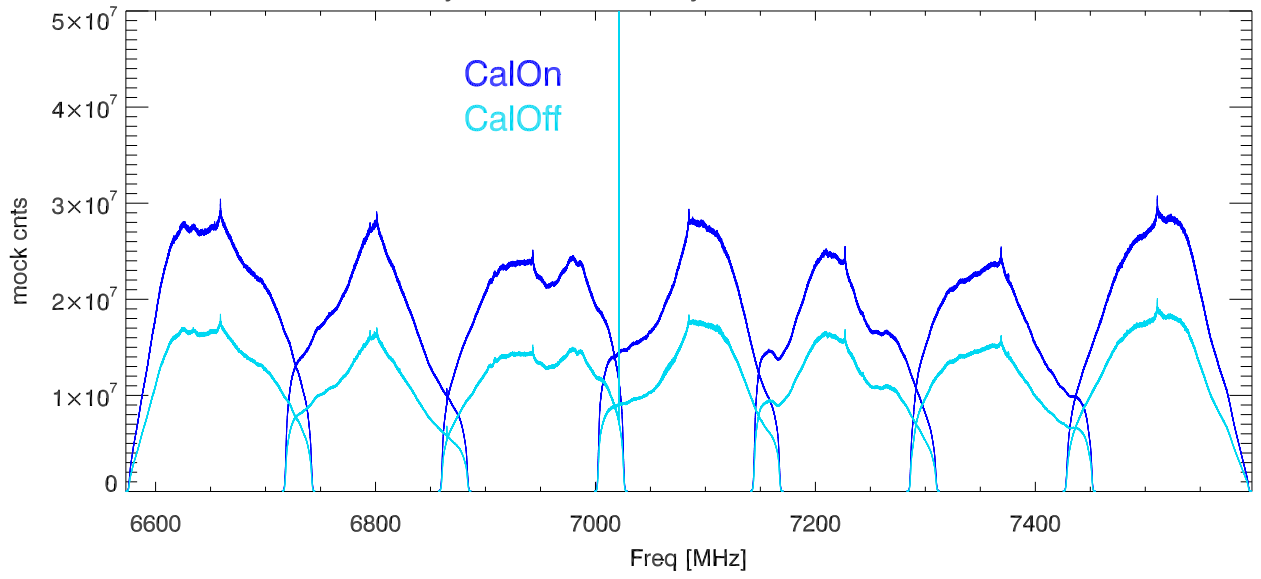

25may23 calon,off on sky. wb5-4600HiPass PoIA

PoIB

CalDeflection/Tsys