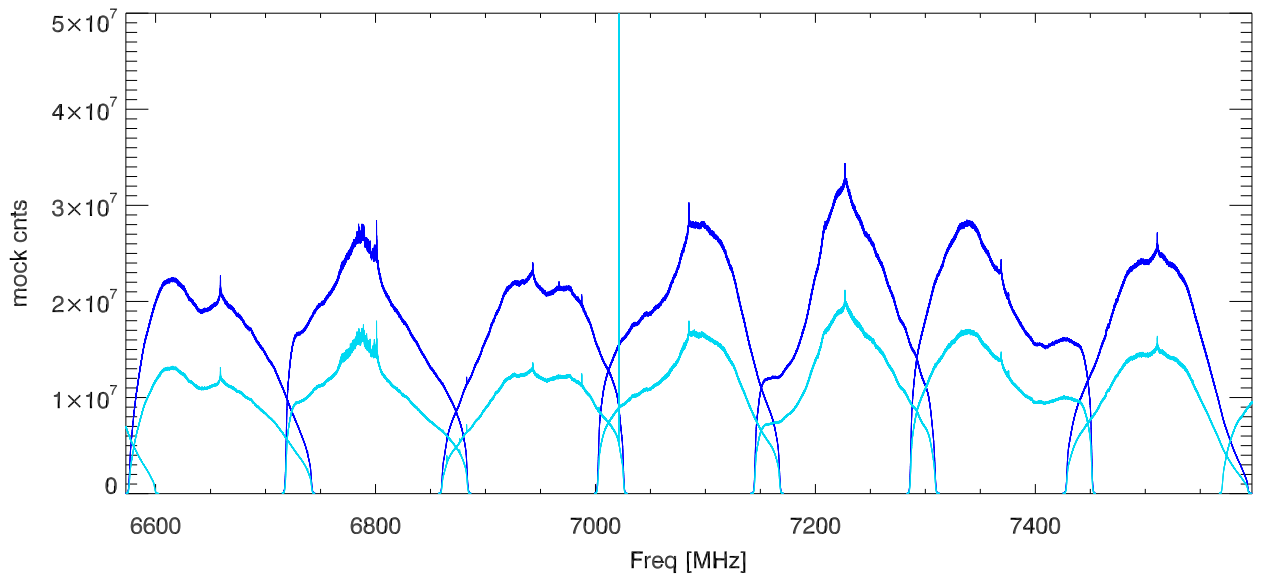

25may23 calon,off on sky. wb5-4600HiPass PoIA

PoIB

CalDeflection/Tsys