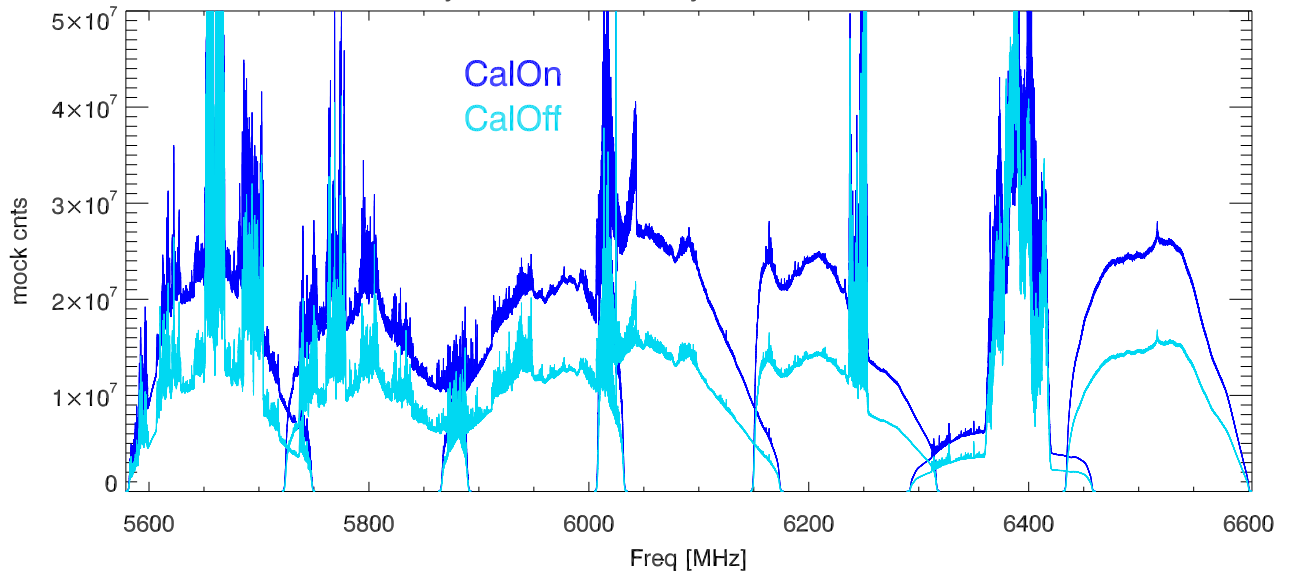

25may23 calon,off on sky. wb5-4600HiPass PoIA

PoIB

CalDeflection/Tsys