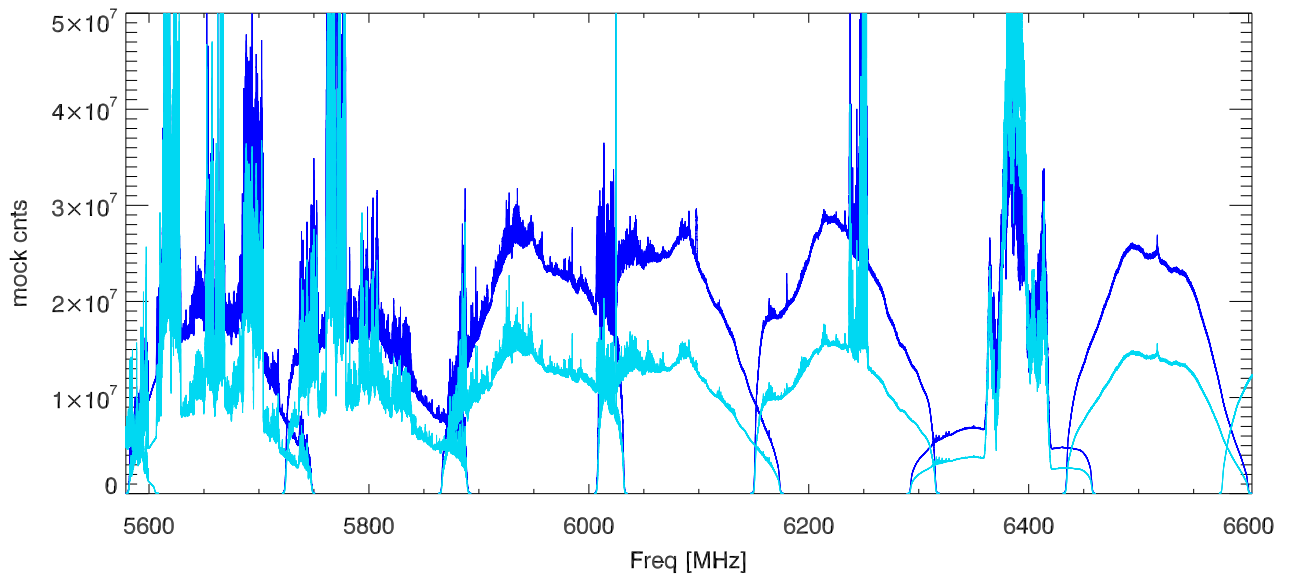

25may23 calon,off on sky. wb5-4600HiPass PoIA

PoIB

CalDeflection/Tsys