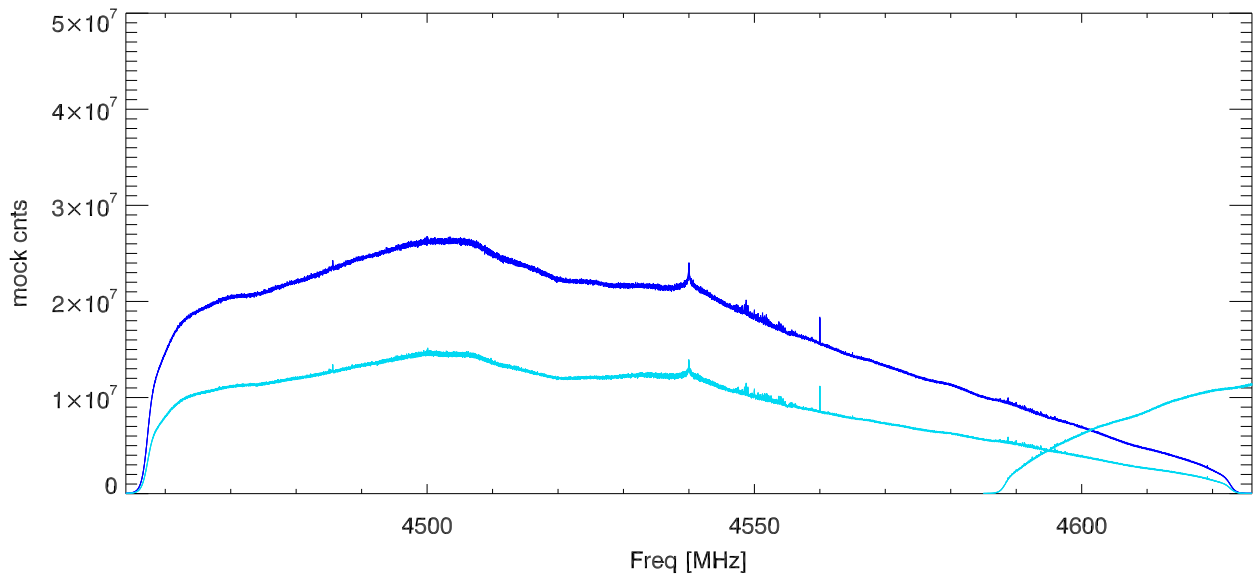

25may23 calon,off on sky. wb1-straightThru PoIA

PoIB

CalDeflection/Tsys