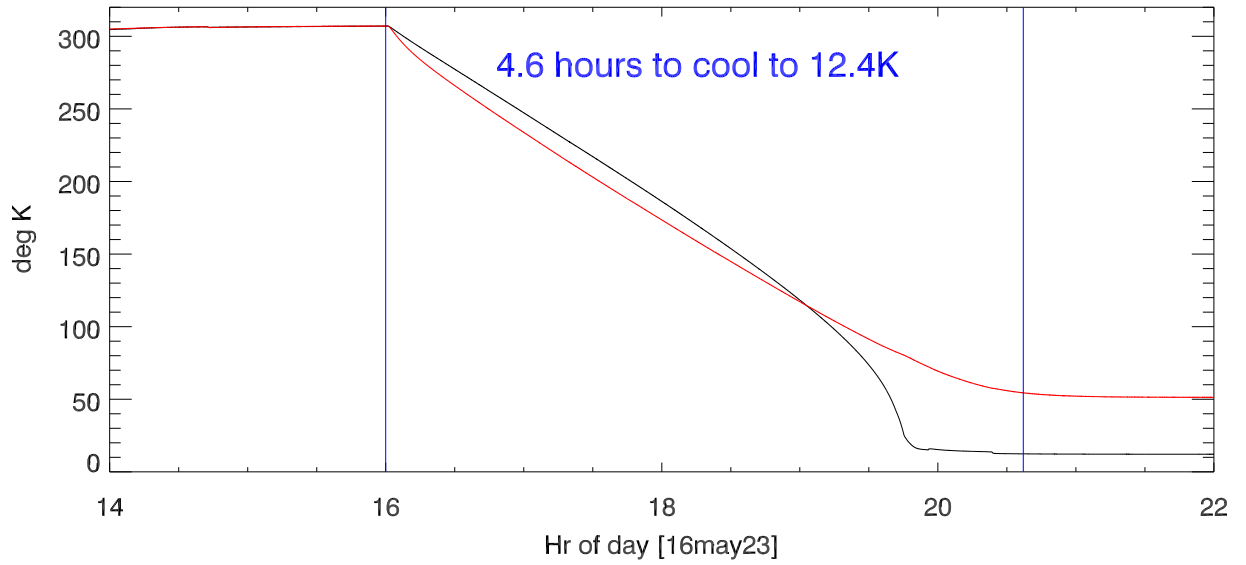

16may23 wbRcvr cooldown. Dewar temp vs time

Vacuum pressure

Drain current

16may23 wbRcvr cooldown. Dewar temp vs time (blowup)

Vacuum pressure (blowup)

Drain current (blowup)