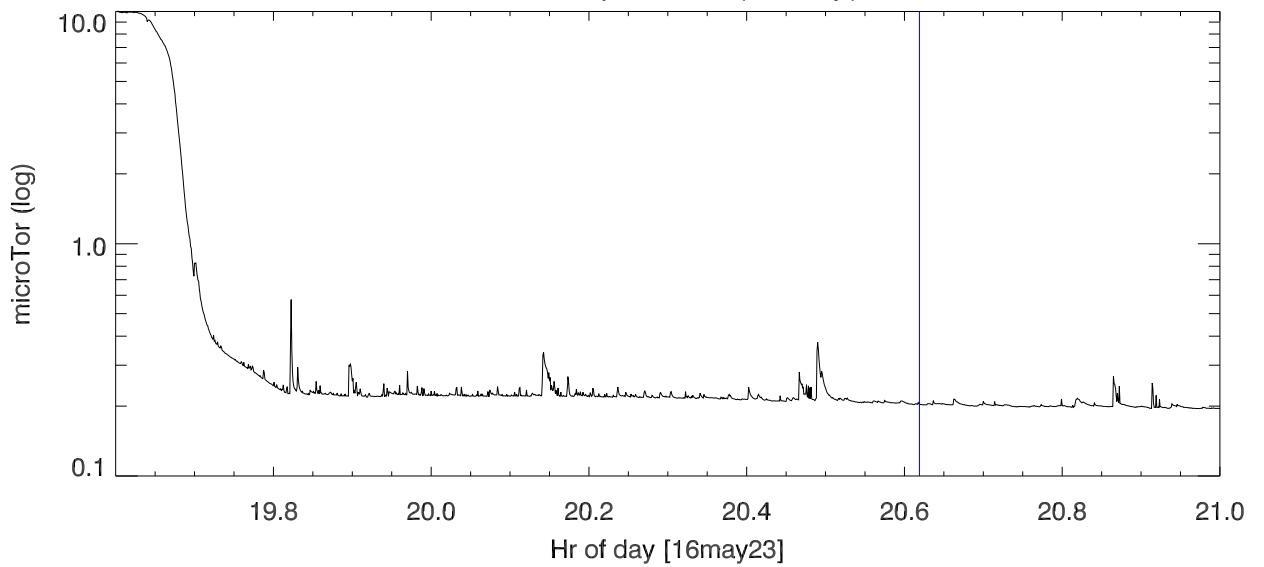

16may23 wbRcvr cooldown. Dewar temp vs time

Vacuum pressure

Drain current

16may23 wbRcvr cooldown. Dewar temp vs time (blowup)

Vacuum pressure (blowup)

Drain current (blowup)