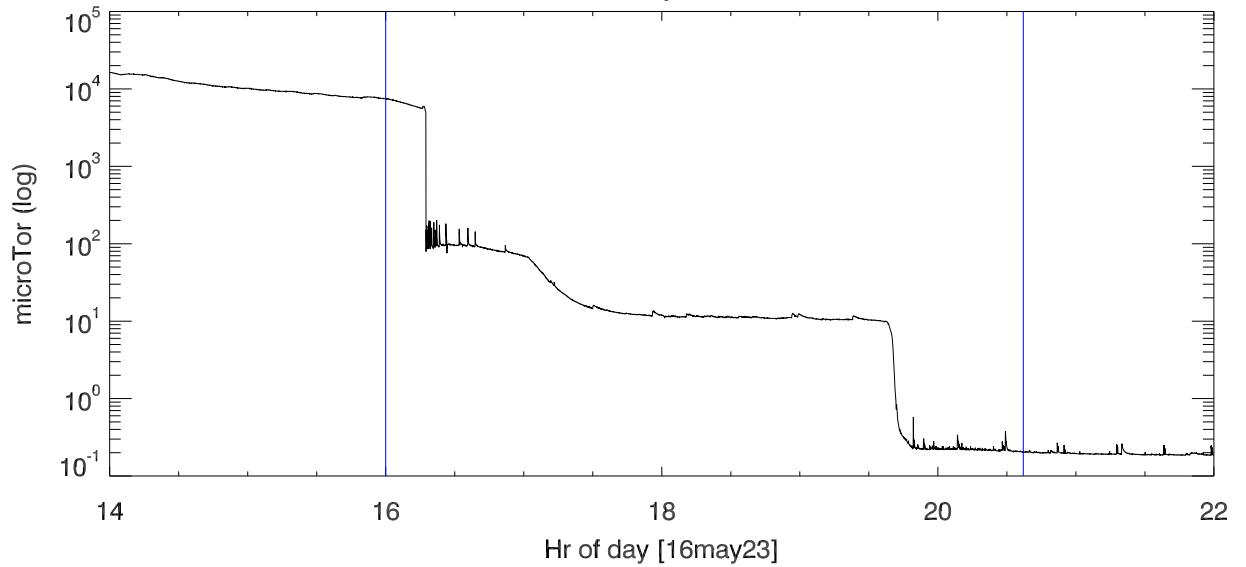

16may23 wbRcvr cooldown. Dewar temp vs time

Vacuum pressure

Drain current

16may23 wbRcvr cooldown. Dewar temp vs time (blowup)

Vacuum pressure (blowup)

Drain current (blowup)