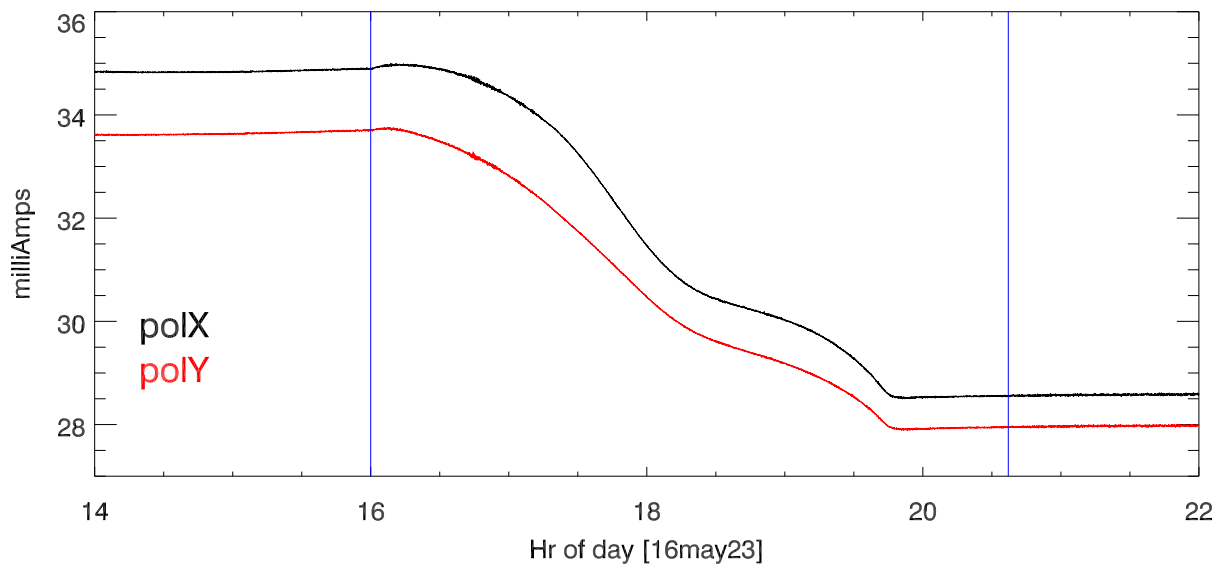

16may23 wbRcvr cooldown. Dewar temp vs time

Vacuum pressure

Drain current

16may23 wbRcvr cooldown. Dewar temp vs time (blowup)

Vacuum pressure (blowup)

Drain current (blowup)