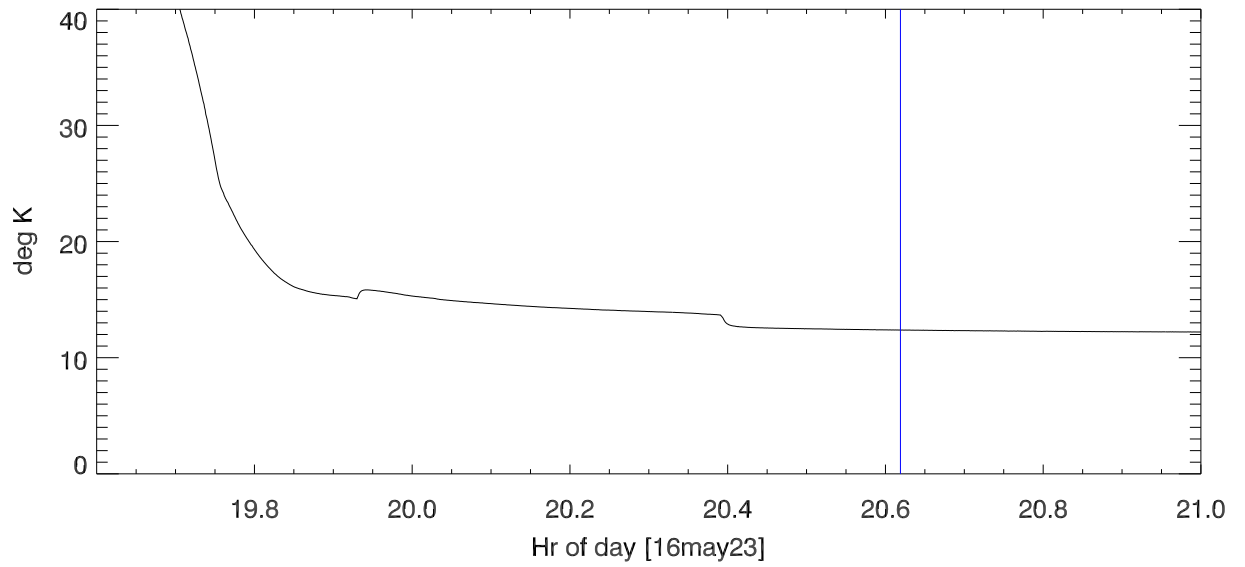

16may23 wbRcvr cooldown. Dewar temp vs time

Vacuum pressure

Drain current

16may23 wbRcvr cooldown. Dewar temp vs time (blowup)

Vacuum pressure (blowup)

Drain current (blowup)