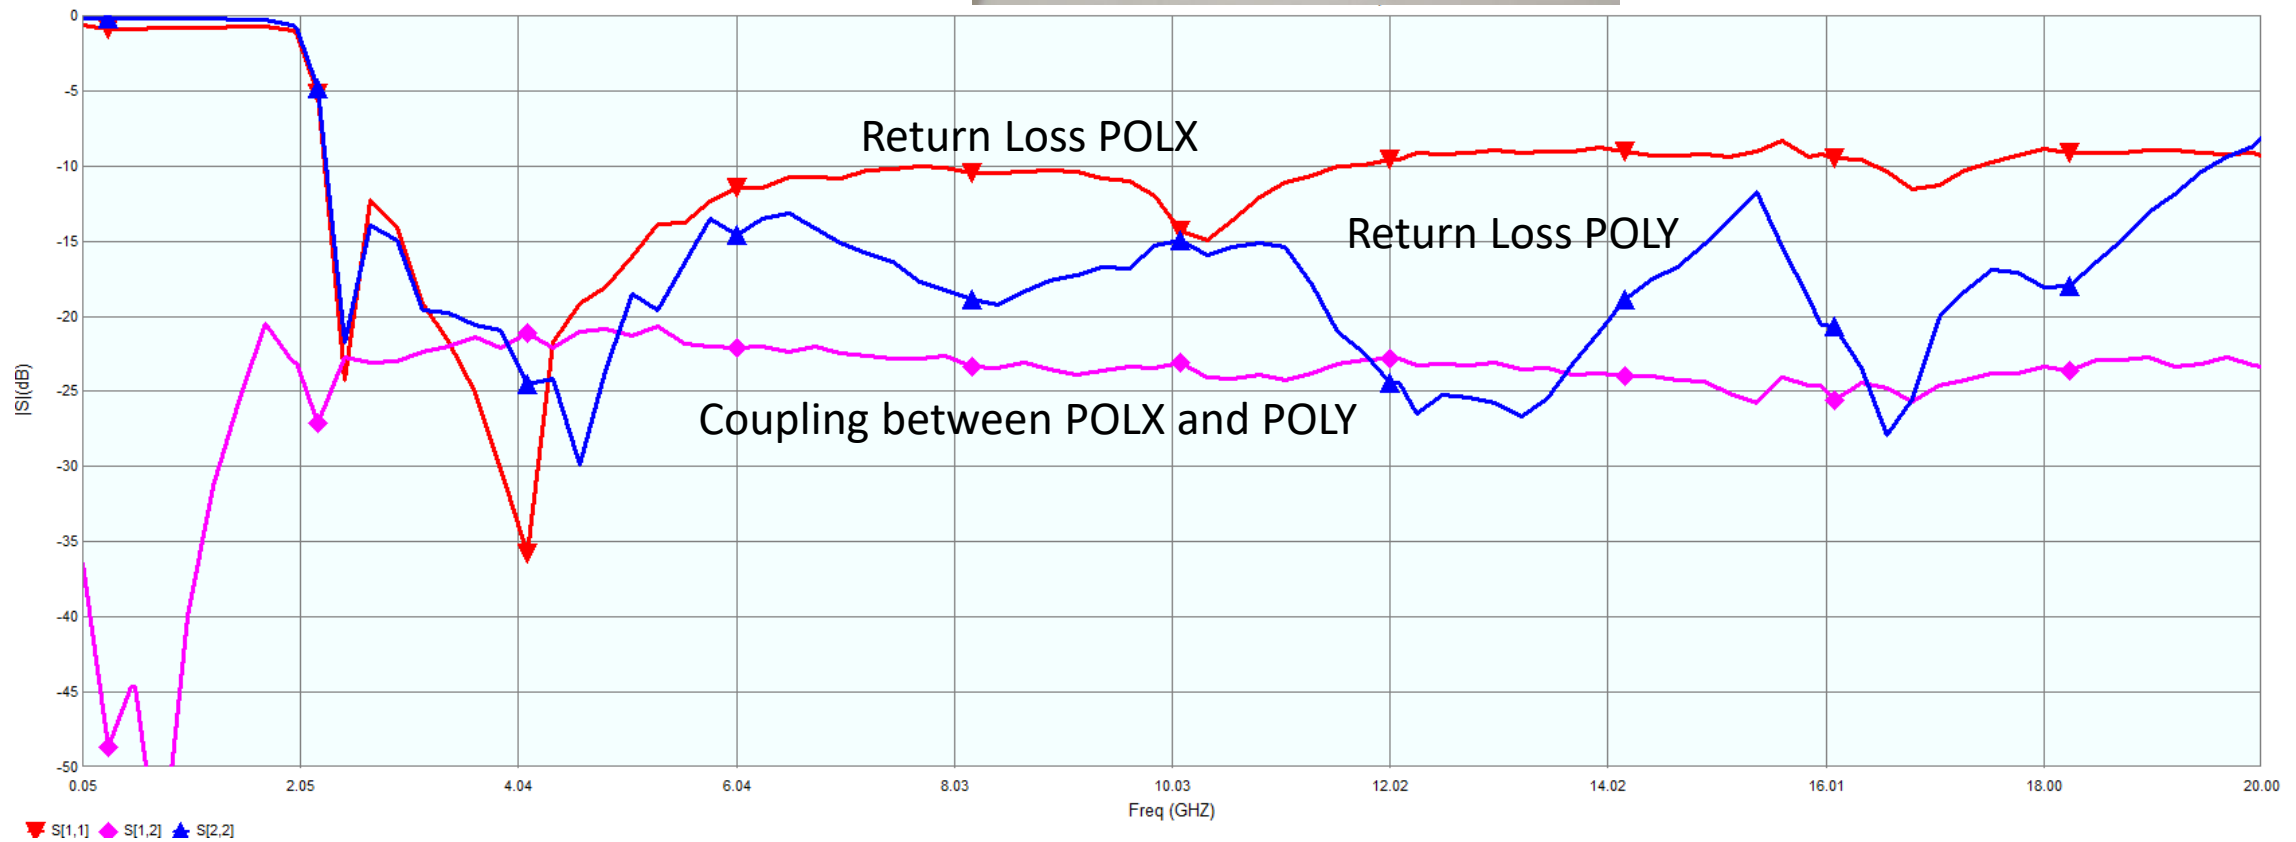

Attach this plate  
To top of cone

4 Threaded Rods  
Make Feed/subreflector distance adjustable