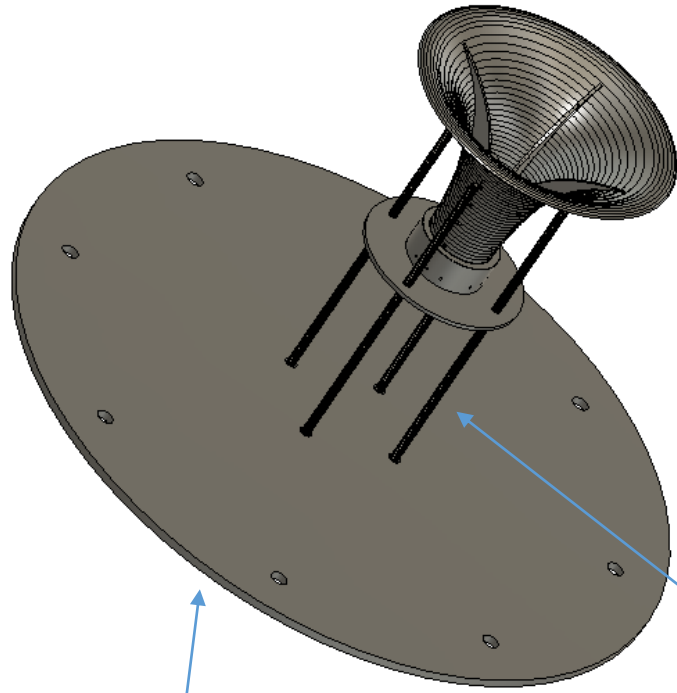

# Arecibo 12m Antenna Cryogenic Wideband Front-End

Project Update 05/30/2022

Hamdi Mani  
CryoElec LLC  
Chandler, Arizona, USA

Phone: (626) 676 0143  
Email: [info@CryoElec.com](mailto:info@CryoElec.com) / [hamdi.mani@gmail.com](mailto:hamdi.mani@gmail.com)  
Web: [www.CryoElec.com](http://www.CryoElec.com)

Attach this plate  
To top of cone

4 Threaded Rods  
Make Feed/subreflector distance adjustable