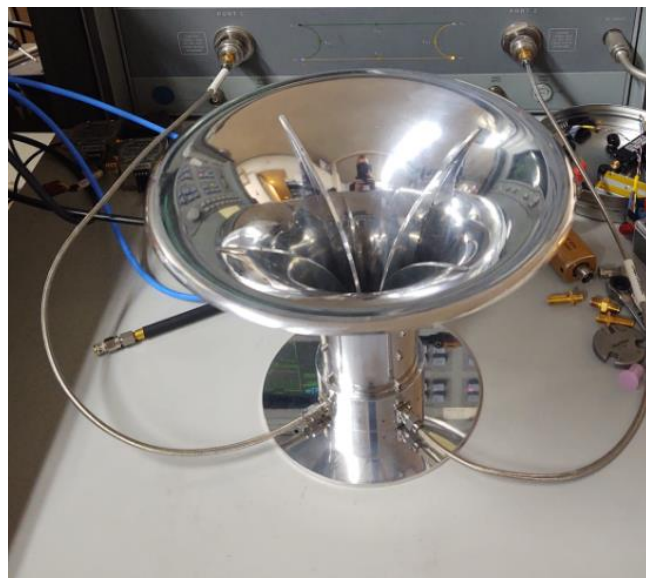

# Arecibo 12m Antenna Cryogenic Wideband Front-End

Project Update 05/30/2022

Hamdi Mani  
CryoElec LLC  
Chandler, Arizona, USA

Phone: (626) 676 0143  
Email: [info@CryoElec.com](mailto:info@CryoElec.com) / [hamdi.mani@gmail.com](mailto:hamdi.mani@gmail.com)  
Web: [www.CryoElec.com](http://www.CryoElec.com)

Attach this plate  
To top of cone

4 Threaded Rods  
Make Feed/subreflector distance adjustable