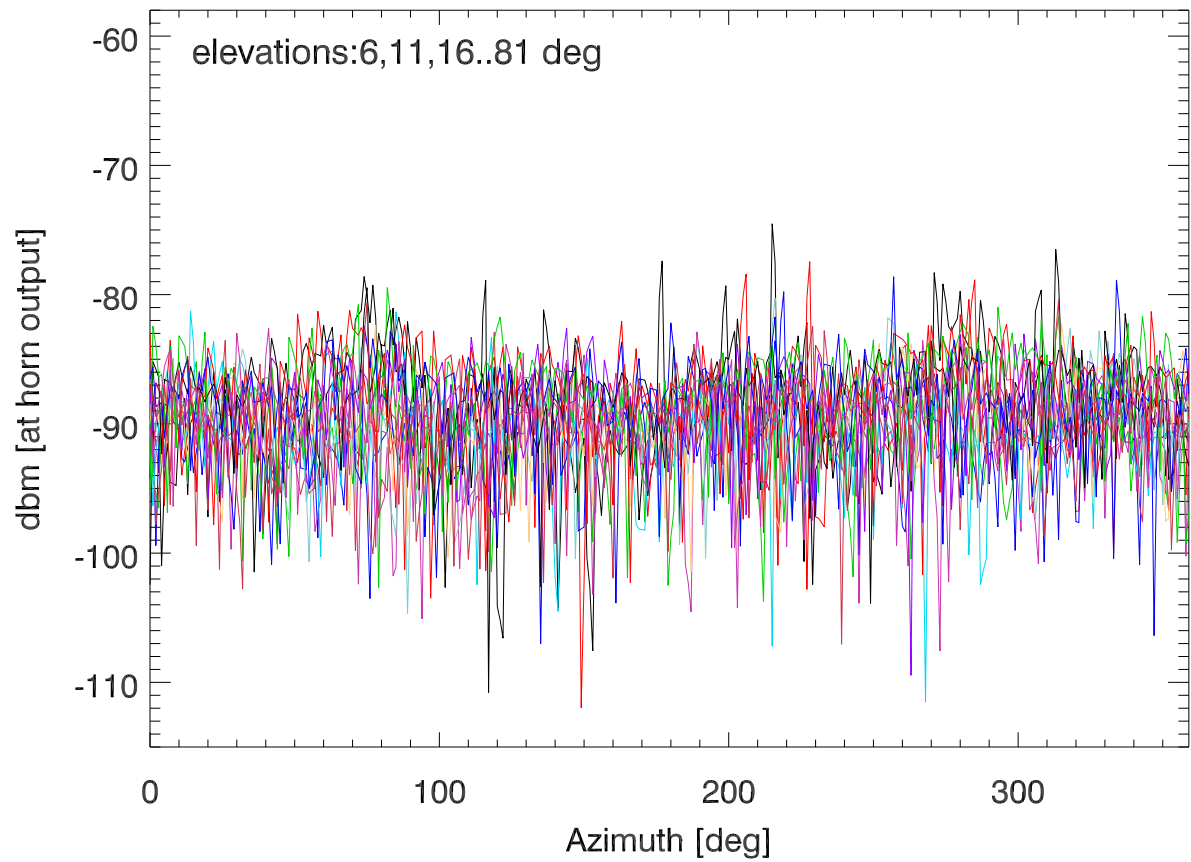

21jun22 QRFH azswings (noHIPassFilter). TotPwr 2100-2200 MHz

TotPwr 2340-2355 MHz

21jun22 QRFH azswings (noHIPassFilter). TotPwr 2500-2700 MHz

TotPwr 3550-3700 MHz

21jun22 QRFH azswings (noHIPassFilter). TotPwr 4695-4705 MHz

TotPwr 5075-5600 MHz

21jun22 QRFH azswings (noHIPassFilter). TotPwr 6370-6400 MHz