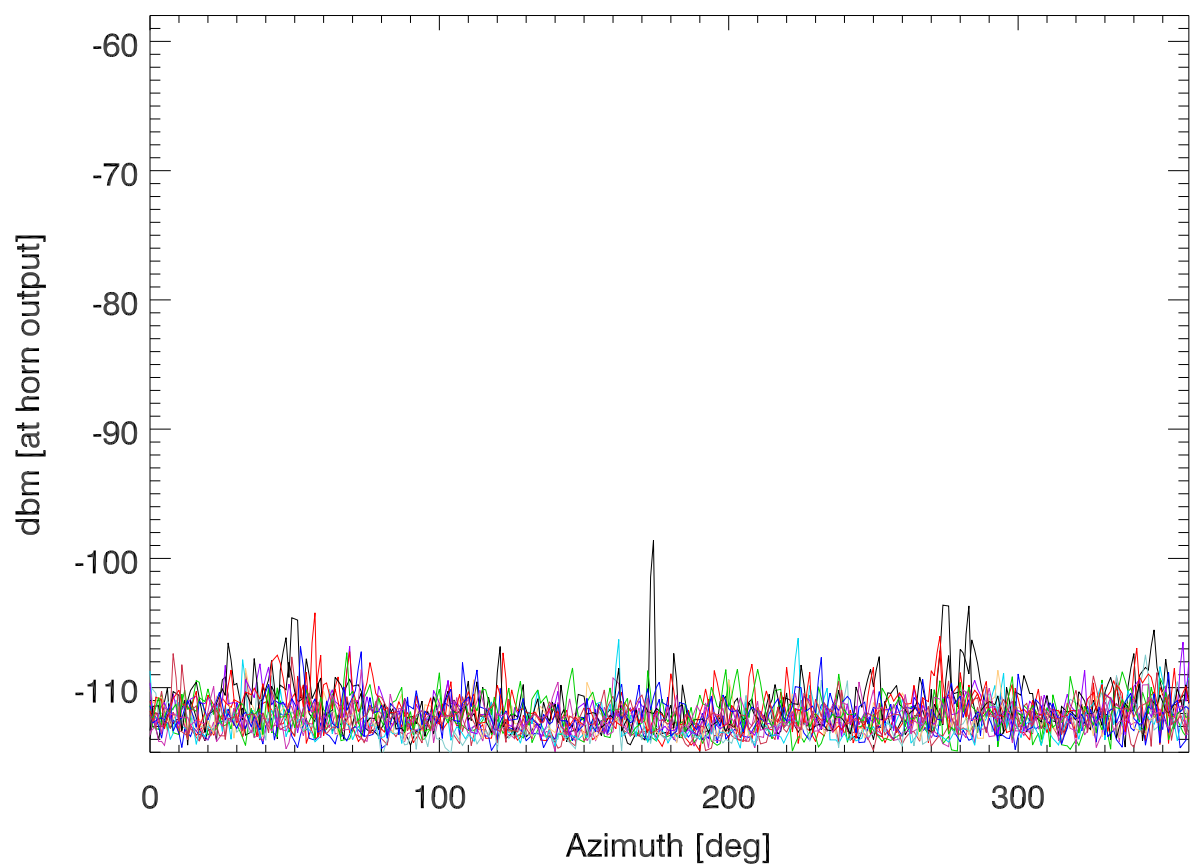

21jun22 QRFH azswings (noHIPassFilter). TotPwr 2100-2200 MHz

TotPwr 2340-2355 MHz

21jun22 QRFH azswings (noHIPassFilter). TotPwr 2500-2700 MHz

TotPwr 3550-3700 MHz

21jun22 QRFH azswings (noHIPassFilter). TotPwr 4695-4705 MHz

TotPwr 5075-5600 MHz

21jun22 QRFH azswings (noHIPassFilter). TotPwr 6370-6400 MHz