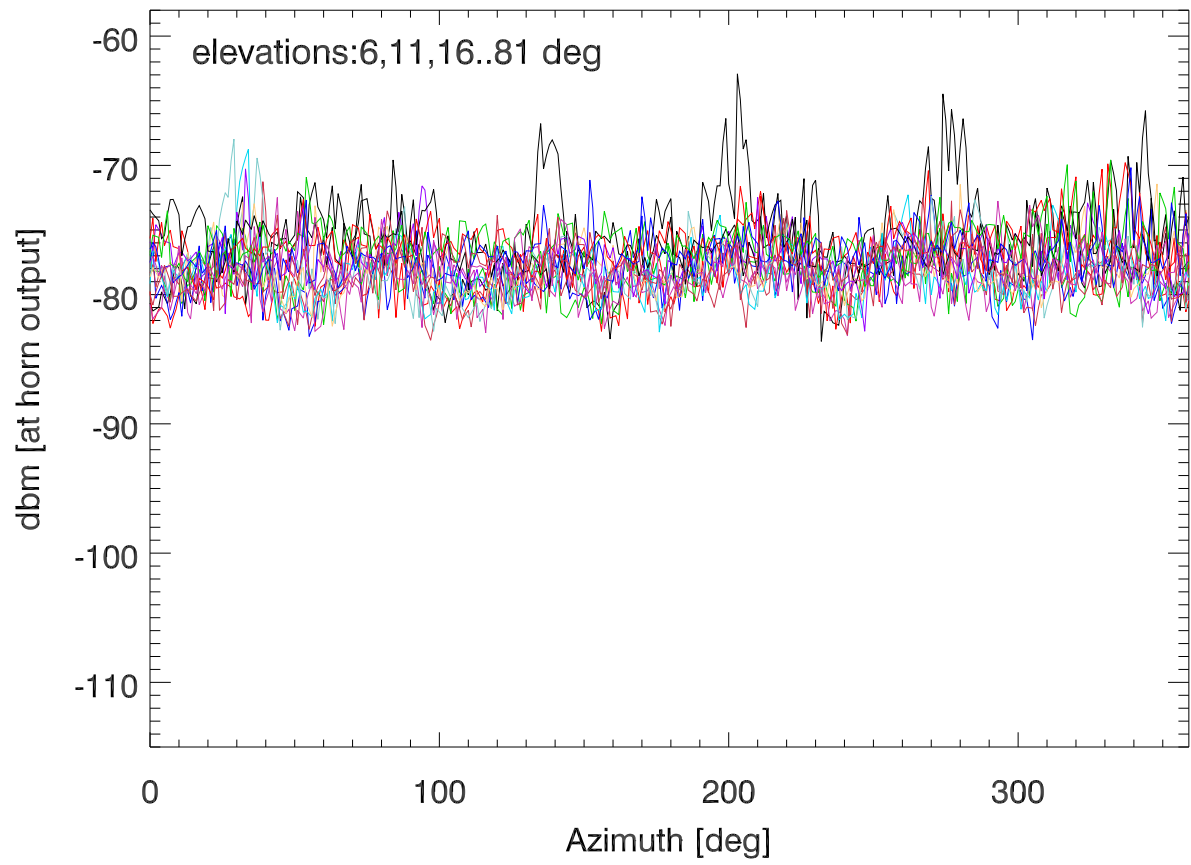

21jun22 QRFH azswings (noHIPassFilter). TotPwr 2100-2200 MHz

TotPwr 2340-2355 MHz

21jun22 QRFH azswings (noHIPassFilter). TotPwr 2500-2700 MHz

TotPwr 3550-3700 MHz

21jun22 QRFH azswings (noHIPassFilter). TotPwr 4695-4705 MHz

TotPwr 5075-5600 MHz

21jun22 QRFH azswings (noHIPassFilter). TotPwr 6370-6400 MHz