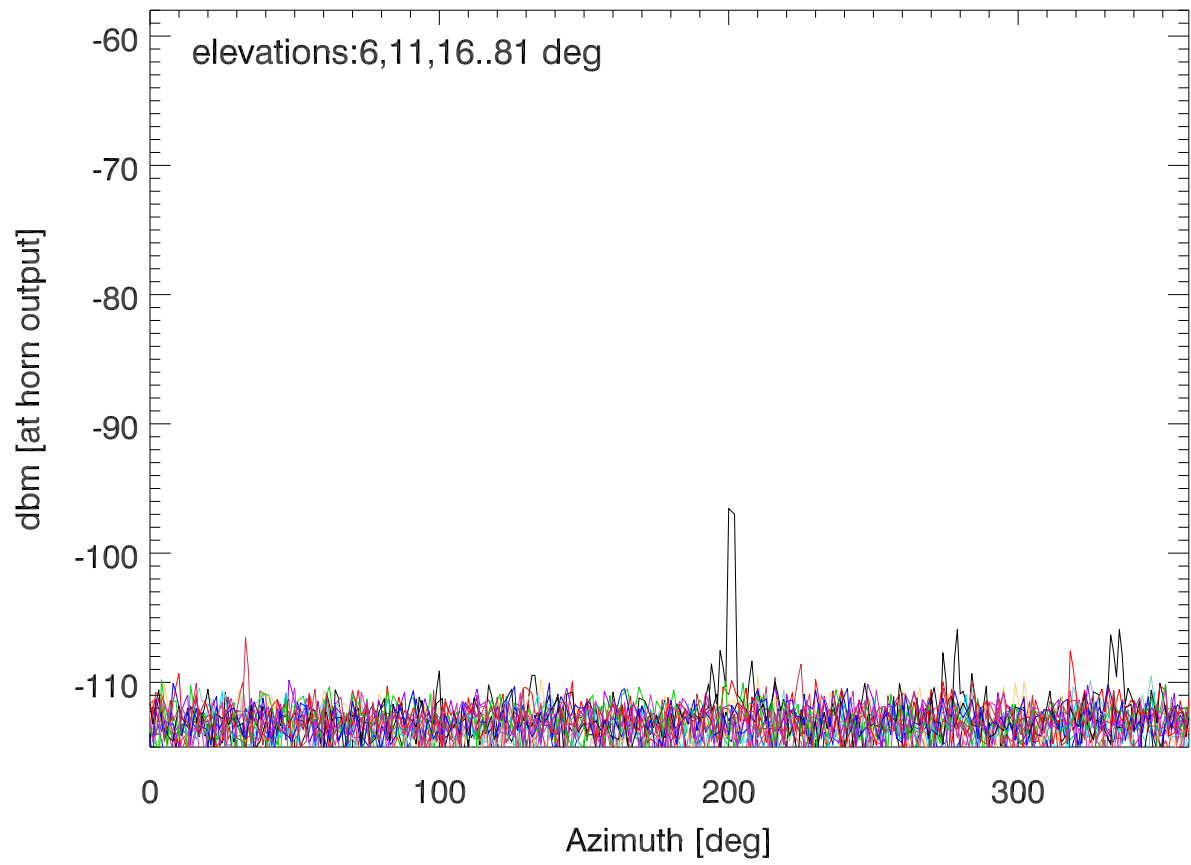

21jun22 QRFH azswings (noHIPassFilter). TotPwr 2100-2200 MHz

TotPwr 2340-2355 MHz

21jun22 QRFH azswings (noHIPassFilter). TotPwr 2500-2700 MHz

TotPwr 3550-3700 MHz

21jun22 QRFH azswings (noHIPassFilter). TotPwr 4695-4705 MHz

TotPwr 5075-5600 MHz

21jun22 QRFH azswings (noHIPassFilter). TotPwr 6370-6400 MHz