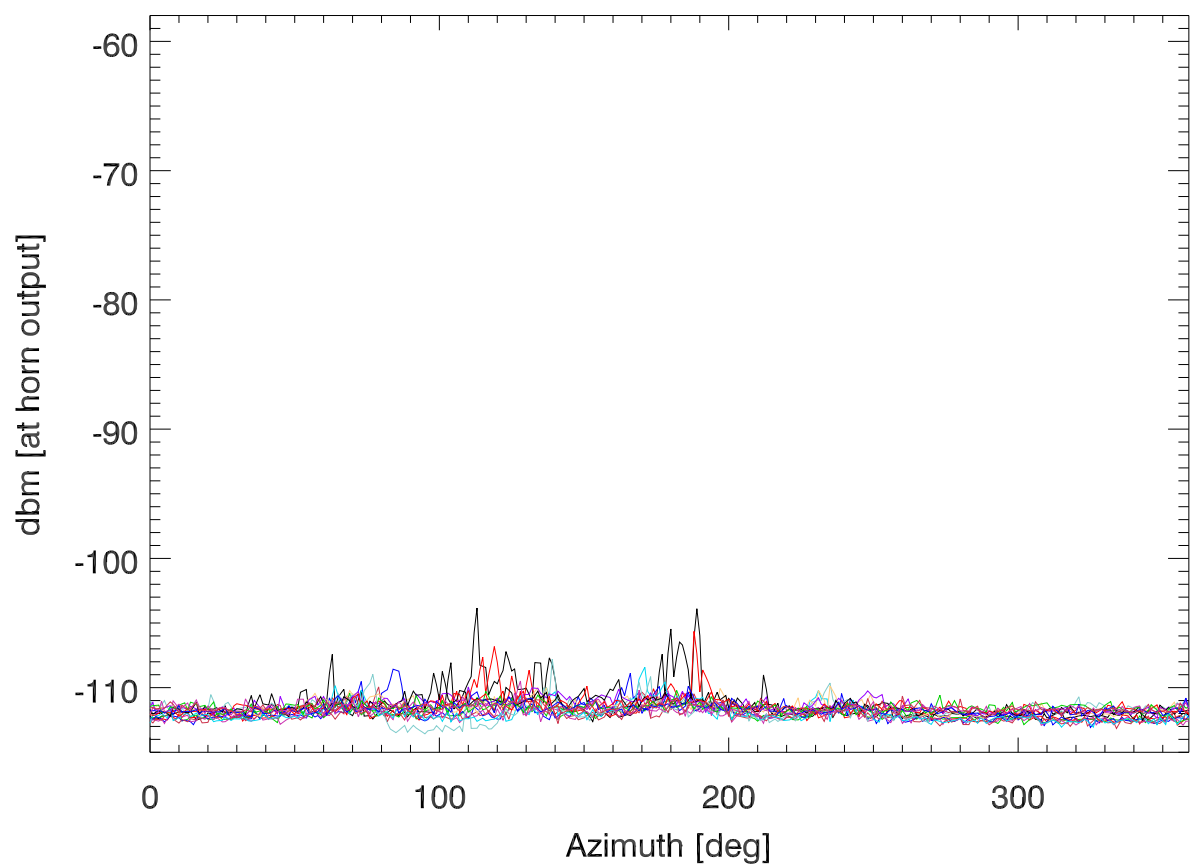

21jun22 QRFH azswings (noHIPassFilter). TotPwr 2100-2200 MHz

TotPwr 2340-2355 MHz

21jun22 QRFH azswings (noHIPassFilter). TotPwr 2500-2700 MHz

TotPwr 3550-3700 MHz

21jun22 QRFH azswings (noHIPassFilter). TotPwr 4695-4705 MHz

TotPwr 5075-5600 MHz

21jun22 QRFH azswings (noHIPassFilter). TotPwr 6370-6400 MHz