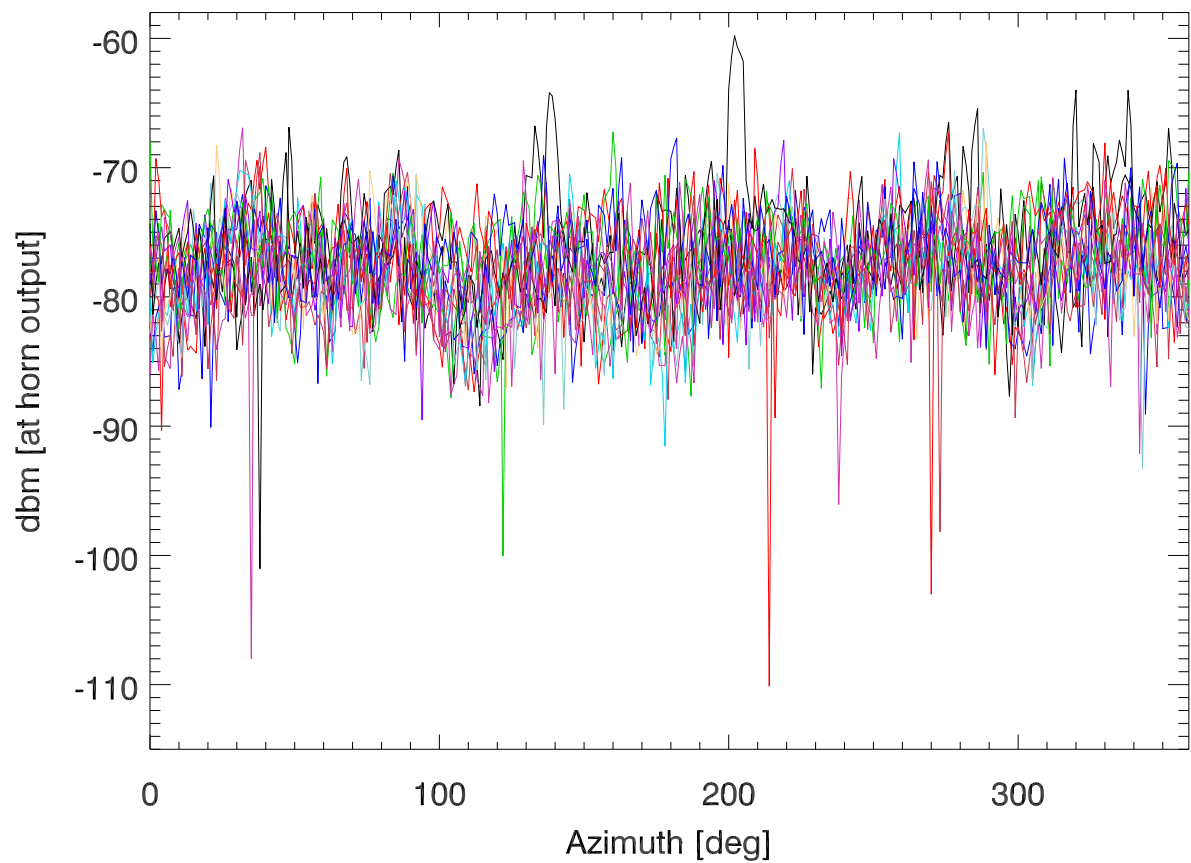

21jun22 QRFH azswings (noHIPassFilter). TotPwr 2100-2200 MHz

TotPwr 2340-2355 MHz

21jun22 QRFH azswings (noHIPassFilter). TotPwr 2500-2700 MHz

TotPwr 3550-3700 MHz

21jun22 QRFH azswings (noHIPassFilter). TotPwr 4695-4705 MHz

TotPwr 5075-5600 MHz

21jun22 QRFH azswings (noHIPassFilter). TotPwr 6370-6400 MHz