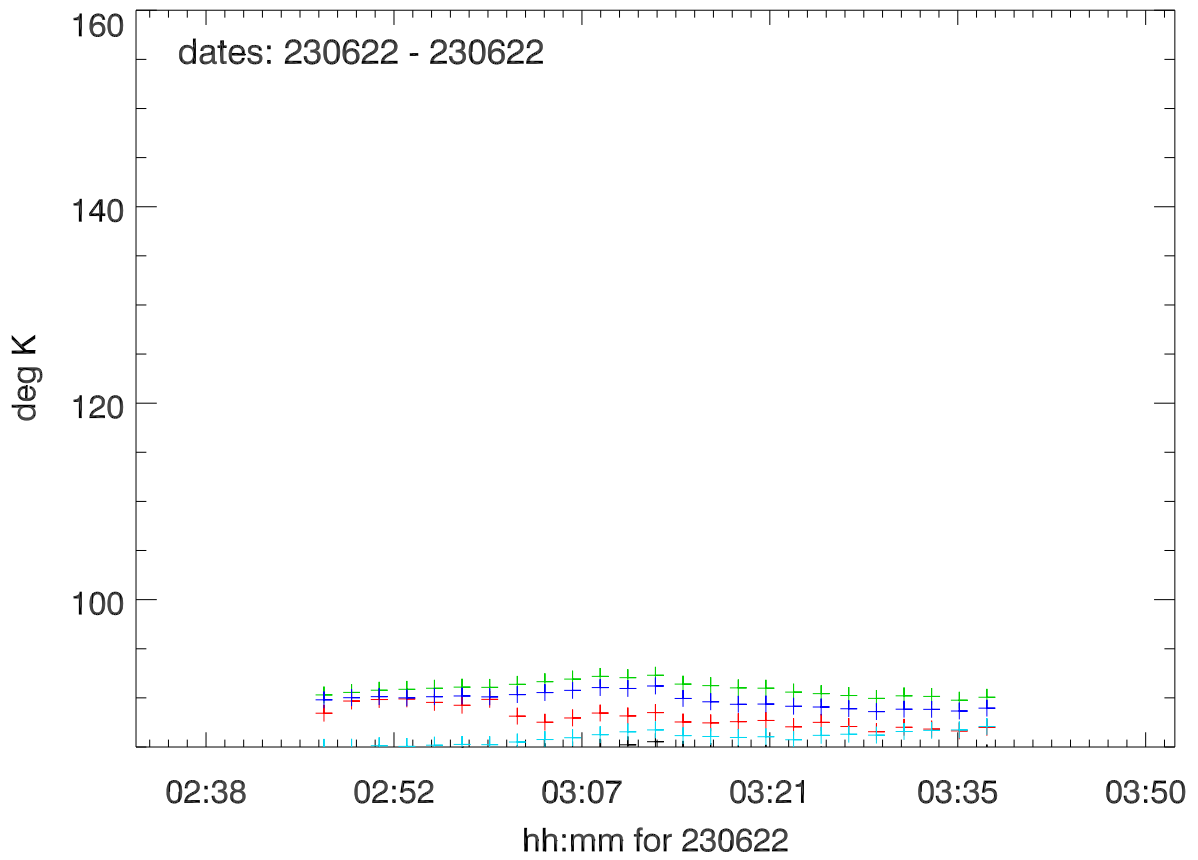

12meter tsys vs date (from hwWinking cal). PoIA

PoIB

12m Tsys vs elevation (from hwWinking cal). PoIA

PoIB