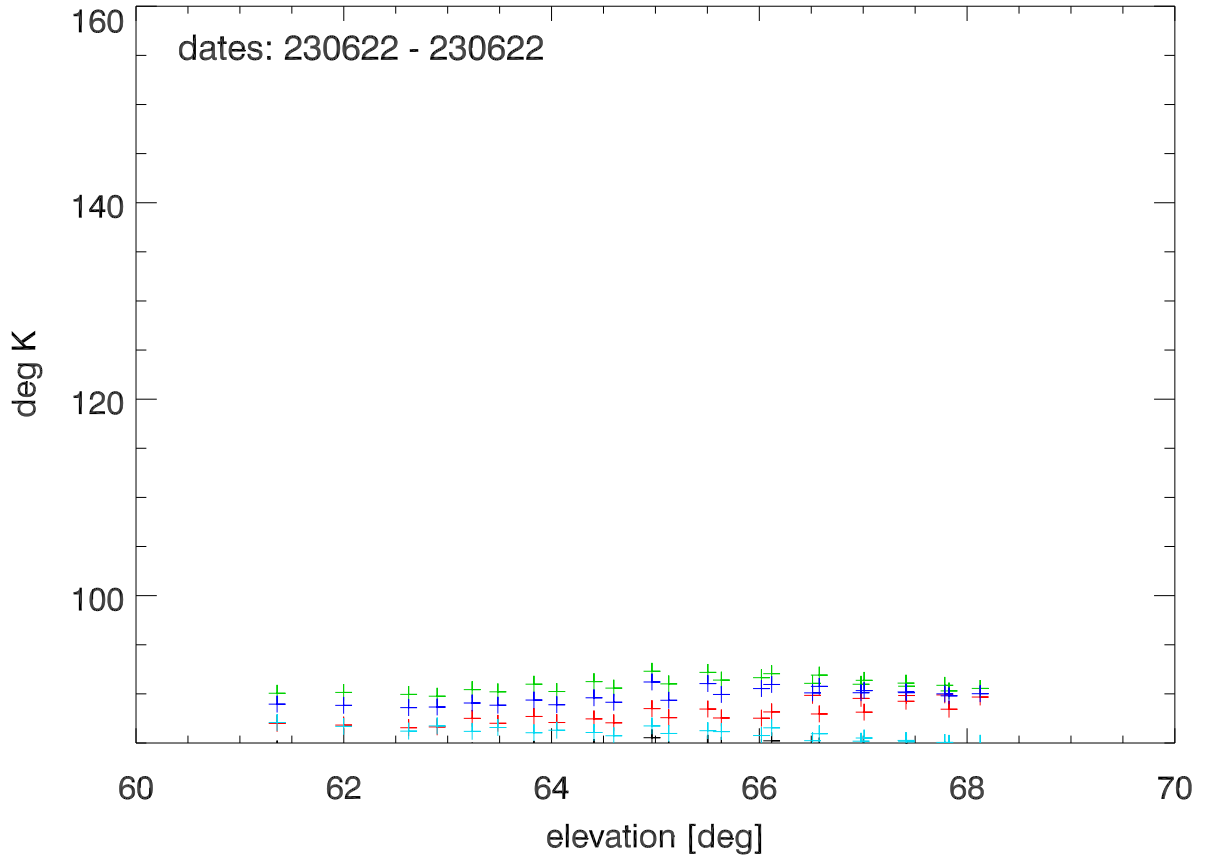

12meter tsys vs date (from hwWinking cal). PoIA

PoIB

12m Tsys vs elevation (from hwWinking cal). PoIA

PoIB