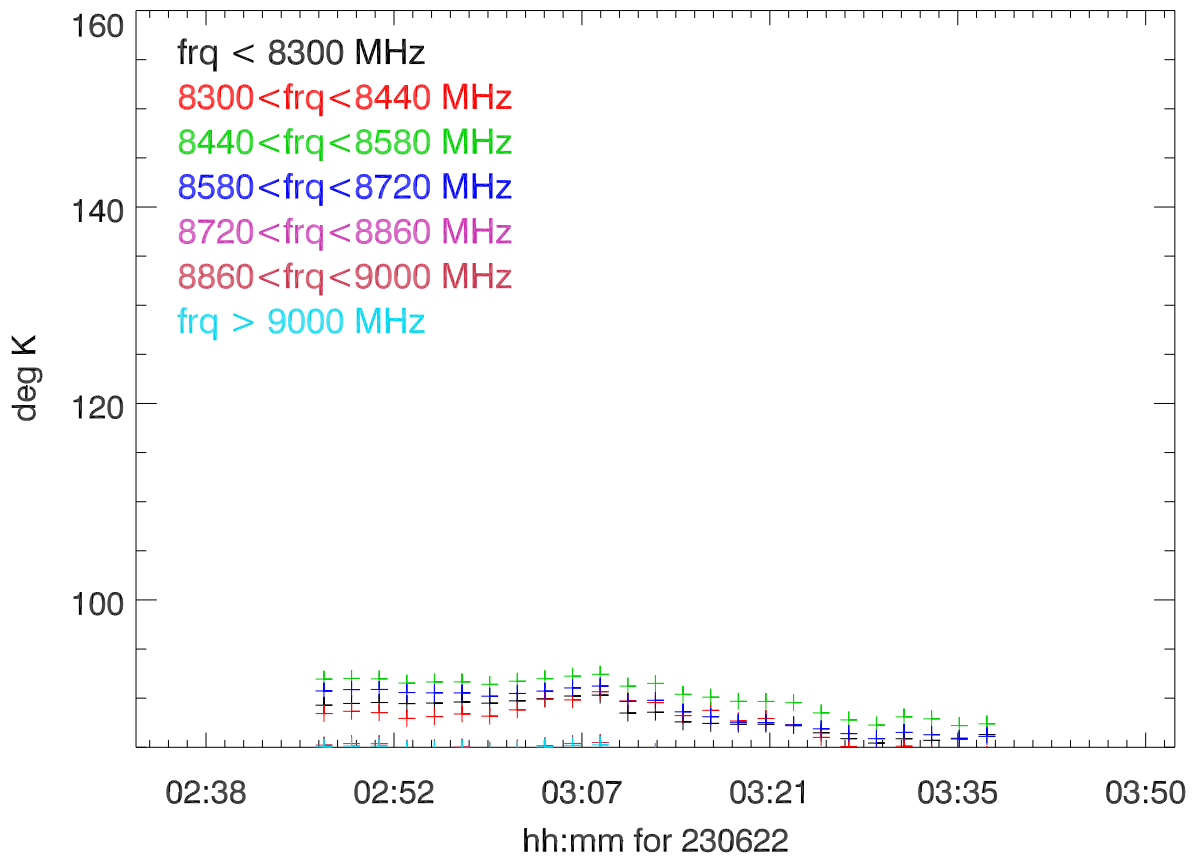

12meter tsys vs date (from hwWinking cal). PoIA

PoIB

12m Tsys vs elevation (from hwWinking cal). PoIA

PoIB