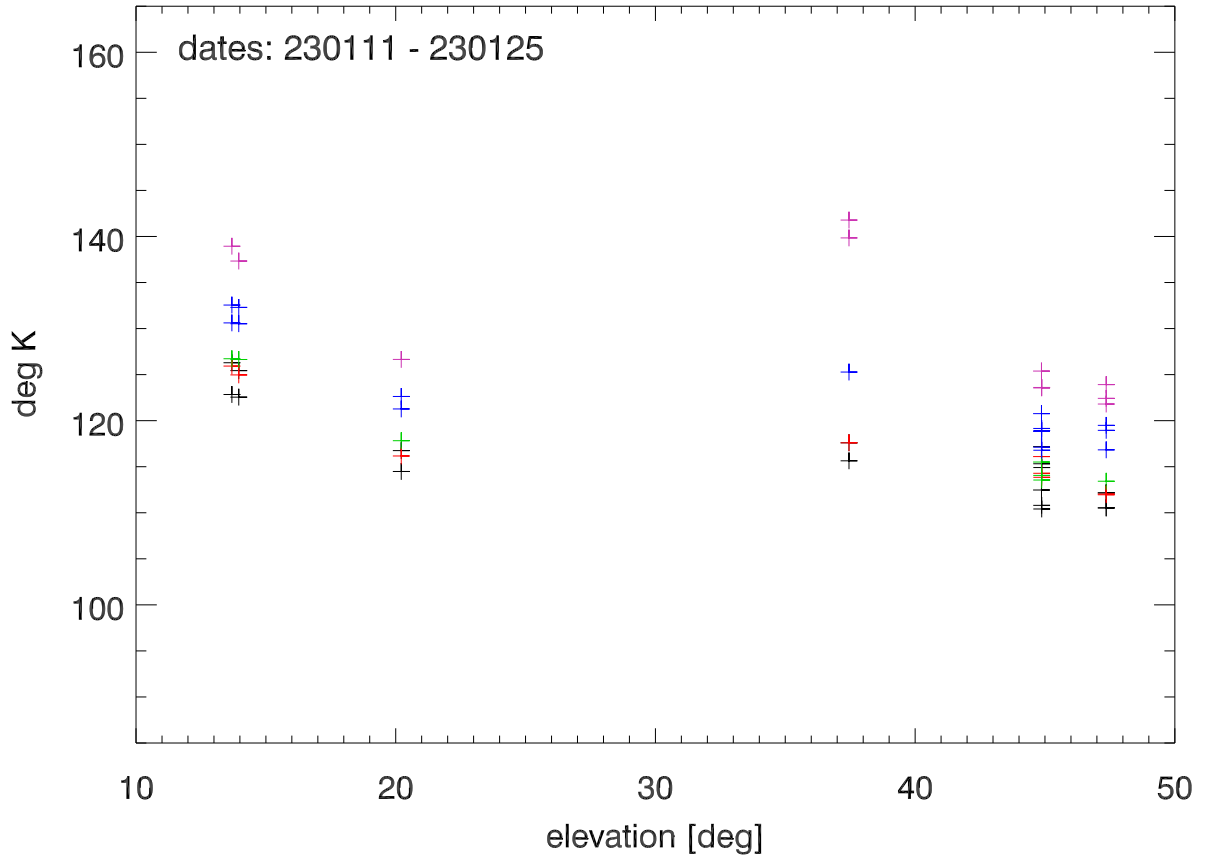

12meter tsys vs date (from hwWinking cal). PoIA

PoIB

12m Tsys vs elevation (from hwWinking cal). PoIA

PoIB