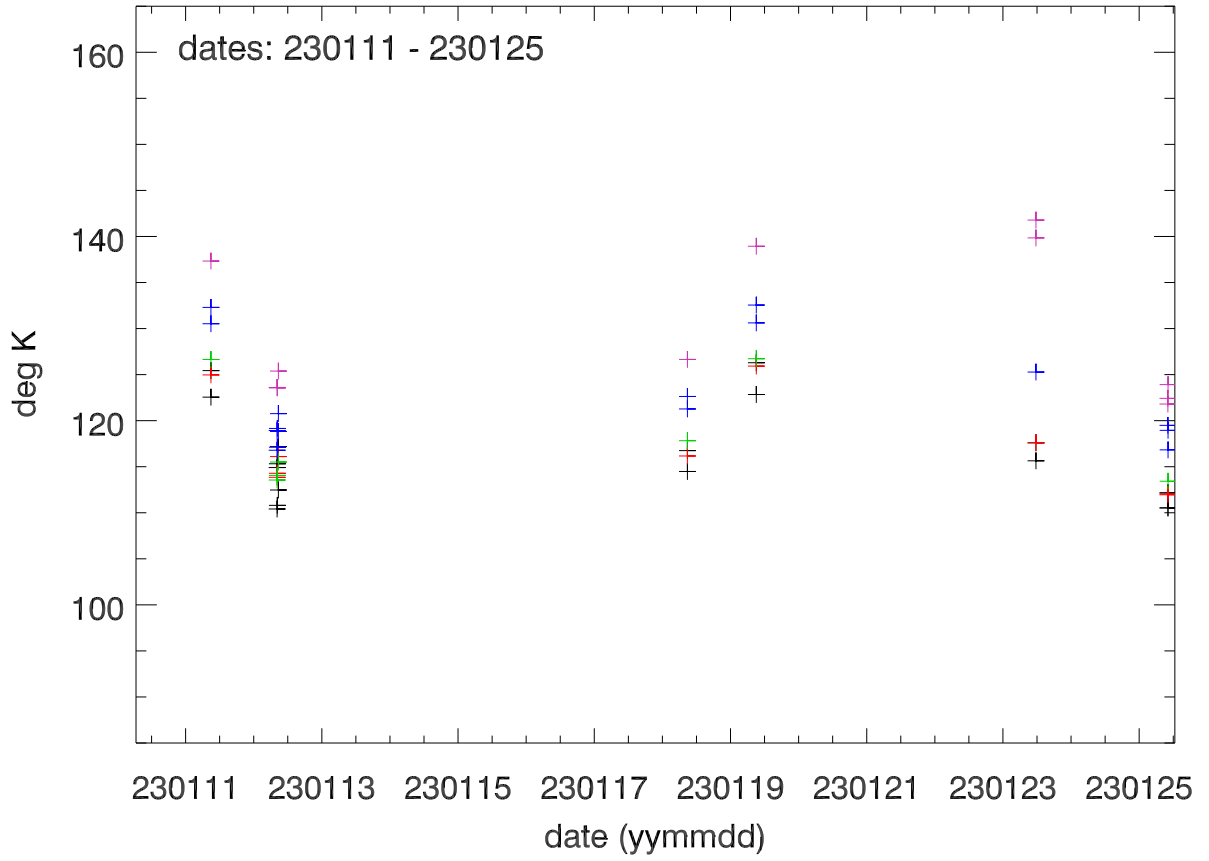

12meter tsys vs date (from hwWinking cal). PoIA

PoIB

12m Tsys vs elevation (from hwWinking cal). PoIA

PoIB