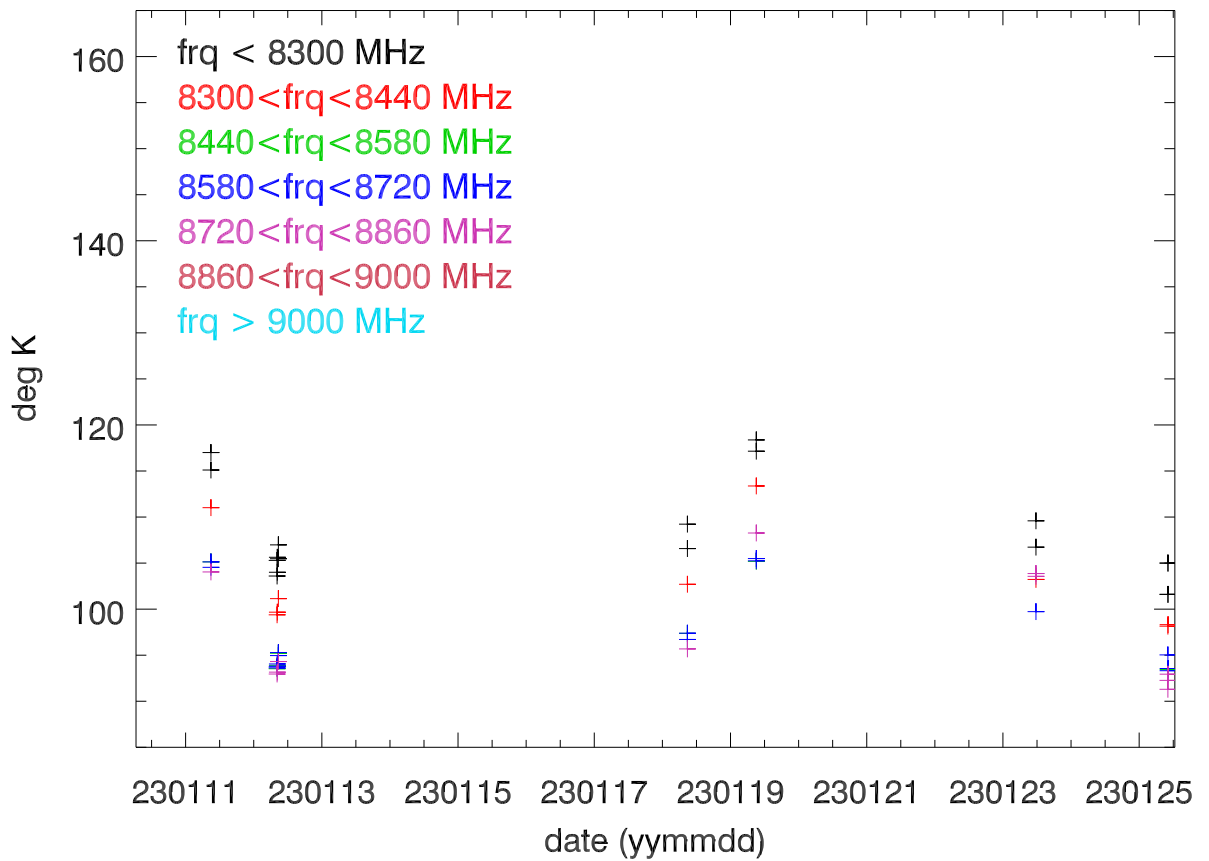

12meter tsys vs date (from hwWinking cal). PoIA

PoIB

12m Tsys vs elevation (from hwWinking cal). PoIA

PoIB