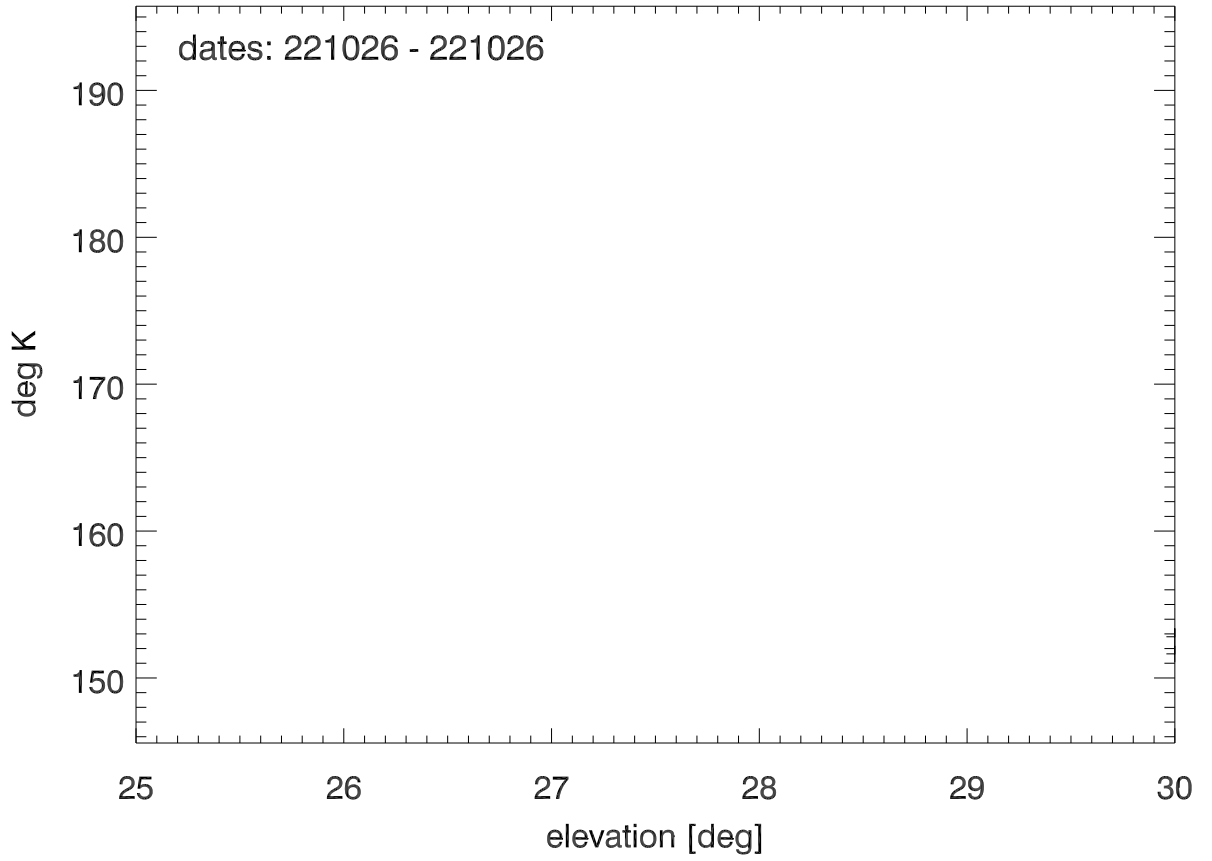

12meter tsys vs date (from hwWinking cal). PoIA

PoIB

12m Tsys vs elevation (from hwWinking cal). PoIA

PoIB