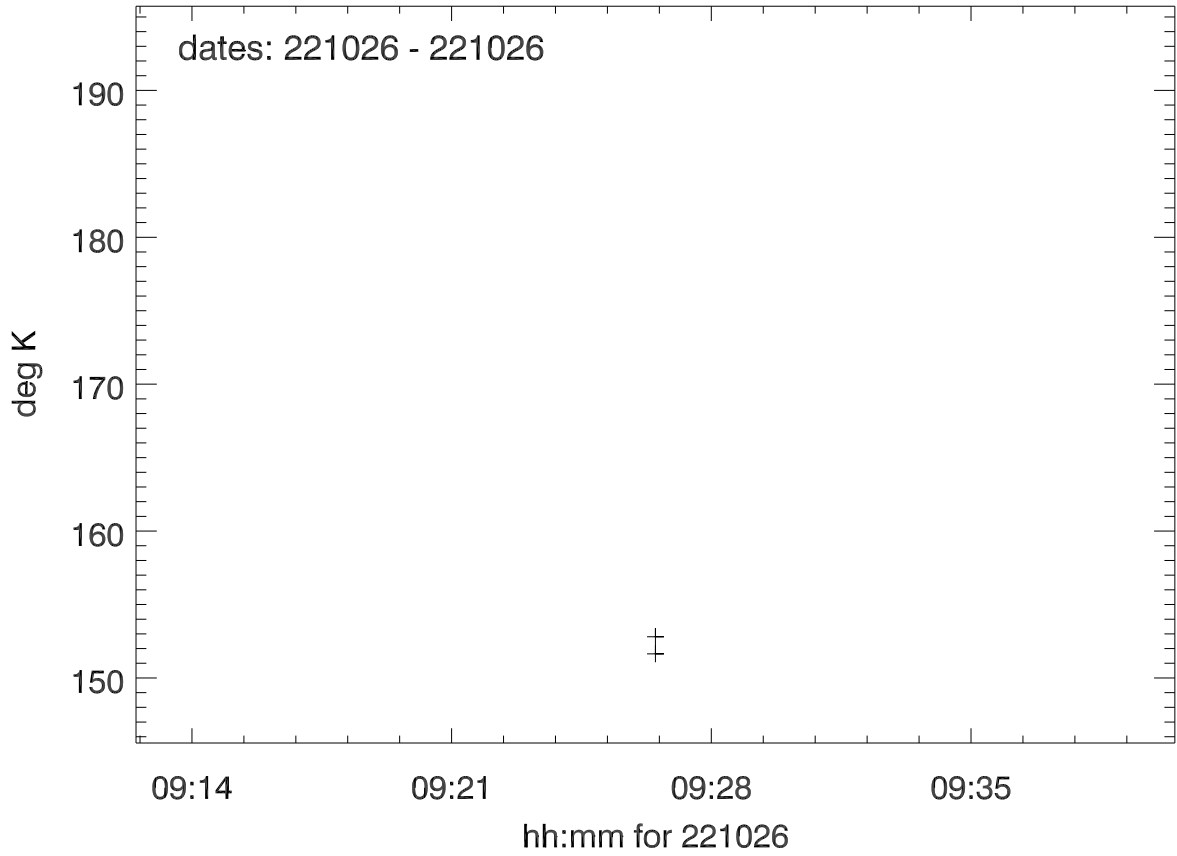

12meter tsys vs date (from hwWinking cal). PoIA

PoIB

12m Tsys vs elevation (from hwWinking cal). PoIA

PoIB