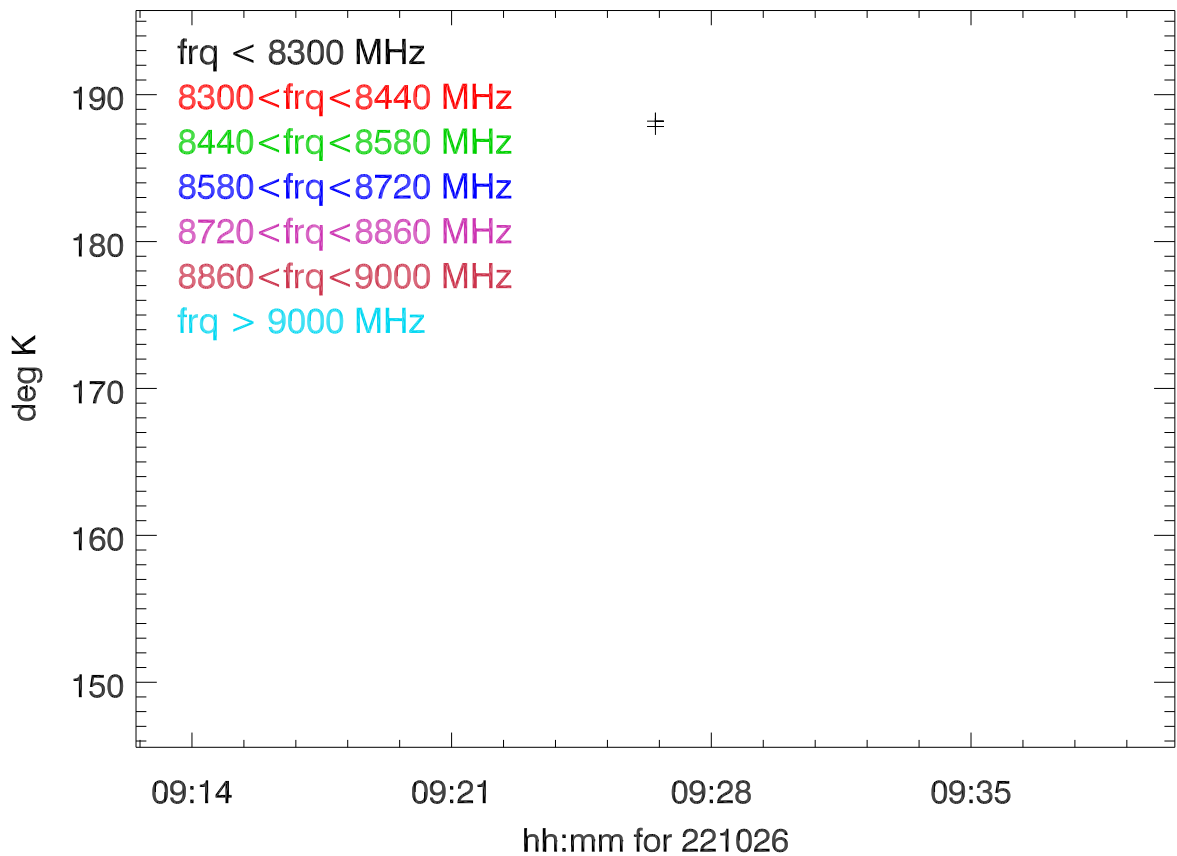

12meter tsys vs date (from hwWinking cal). PoIA

PoIB

12m Tsys vs elevation (from hwWinking cal). PoIA

PoIB