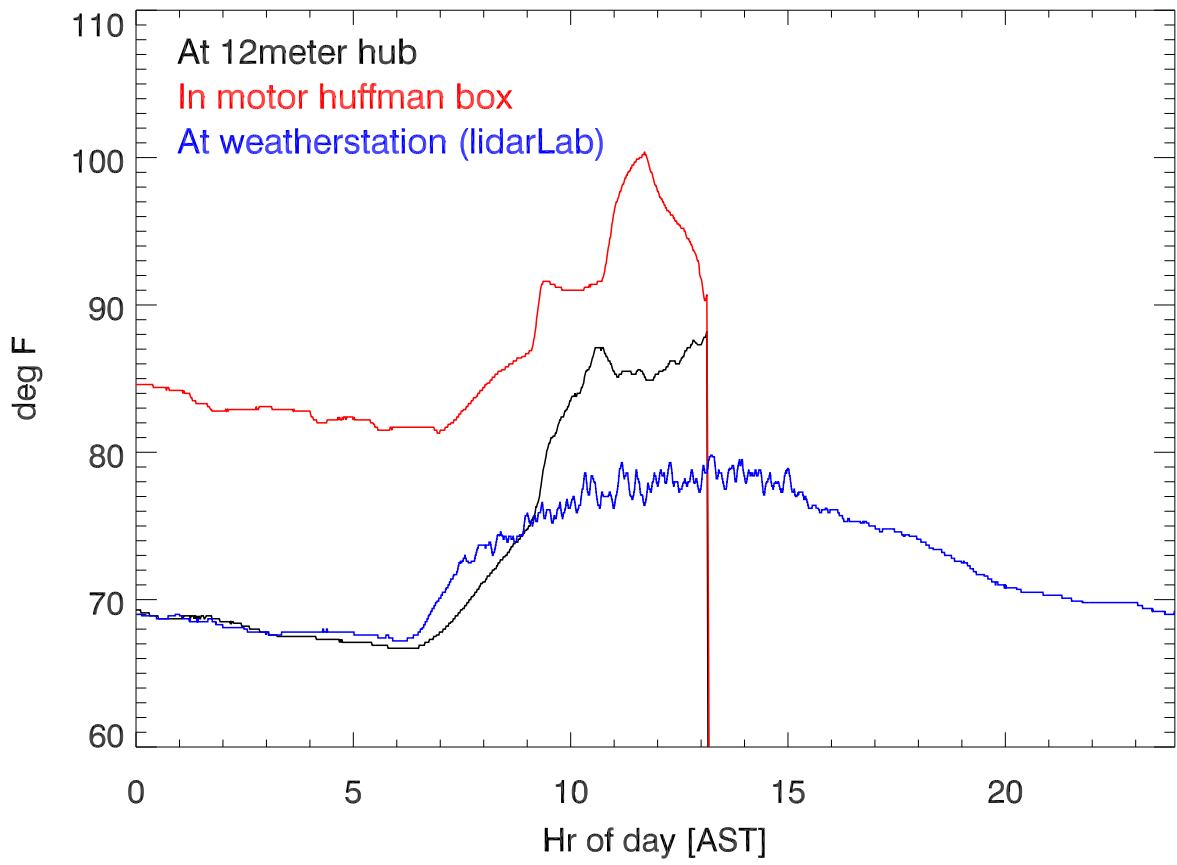

12meter and weather stations temperatures for 220425

Relative humidity