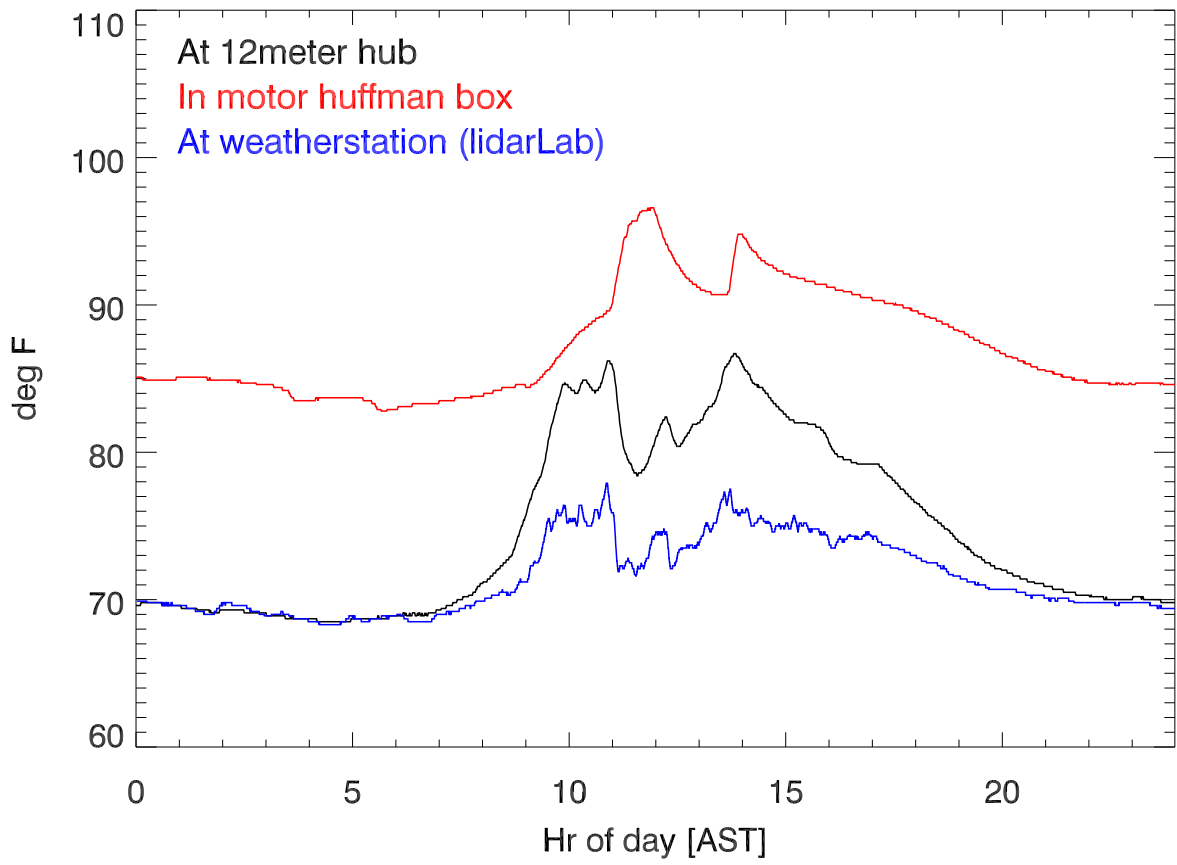

12meter and weather stations temperatures for 220422

Relative humidity