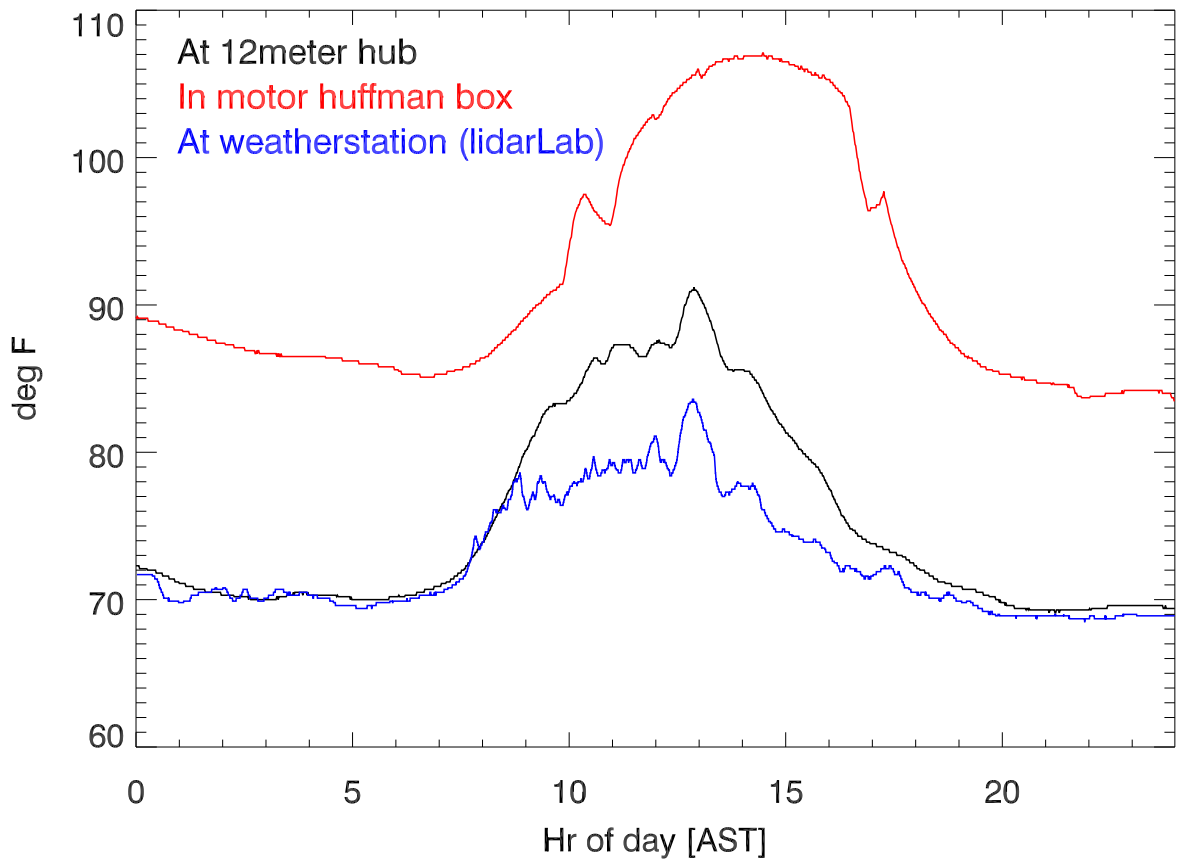

12meter and weather stations temperatures for 220420

Relative humidity