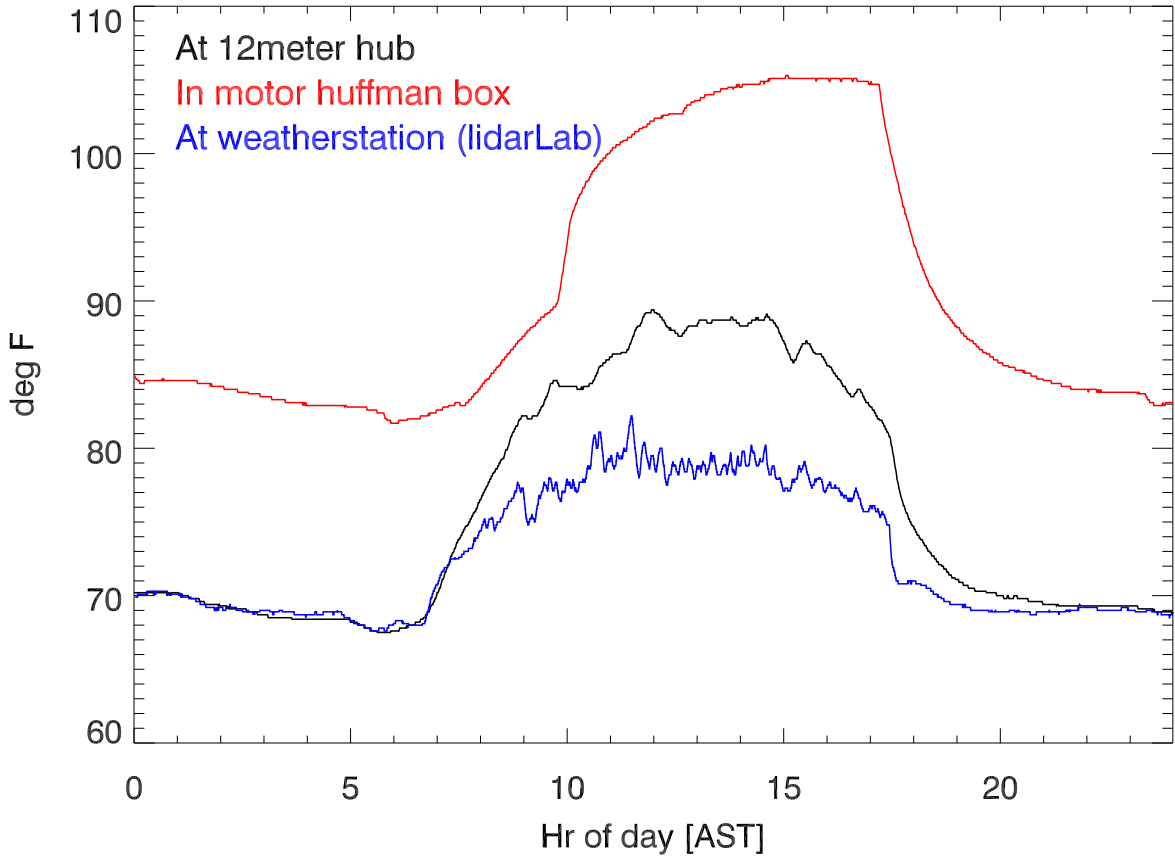

12meter and weather stations temperatures for 220415

Relative humidity