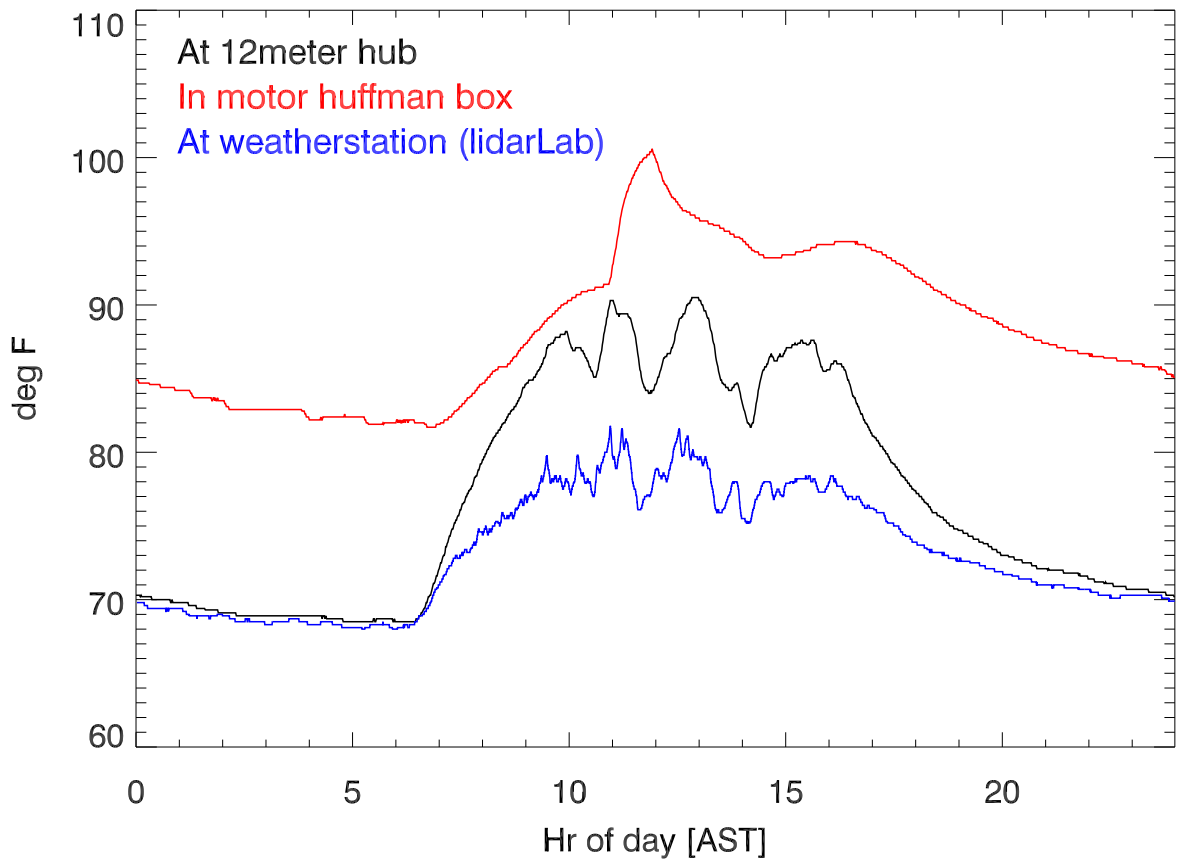

12meter and weather stations temperatures for 220414

Relative humidity