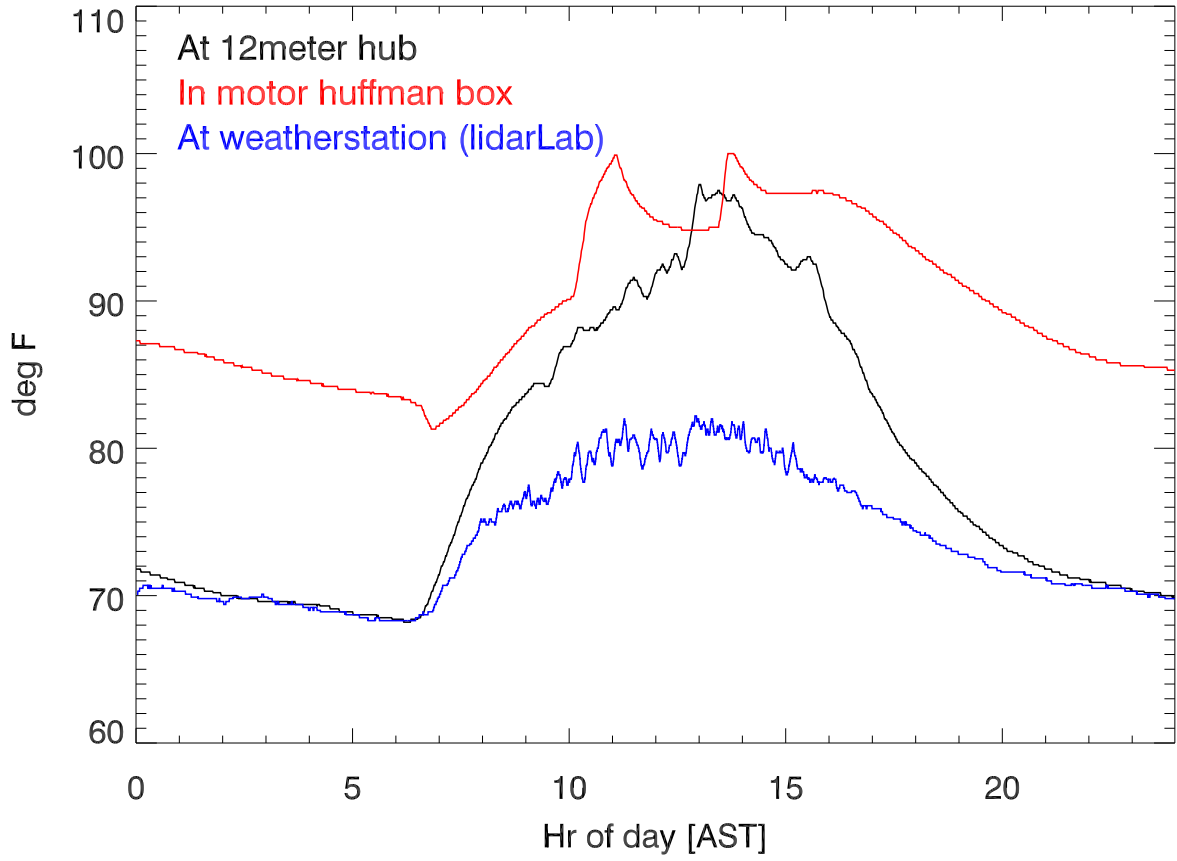

12meter and weather stations temperatures for 220411

Relative humidity