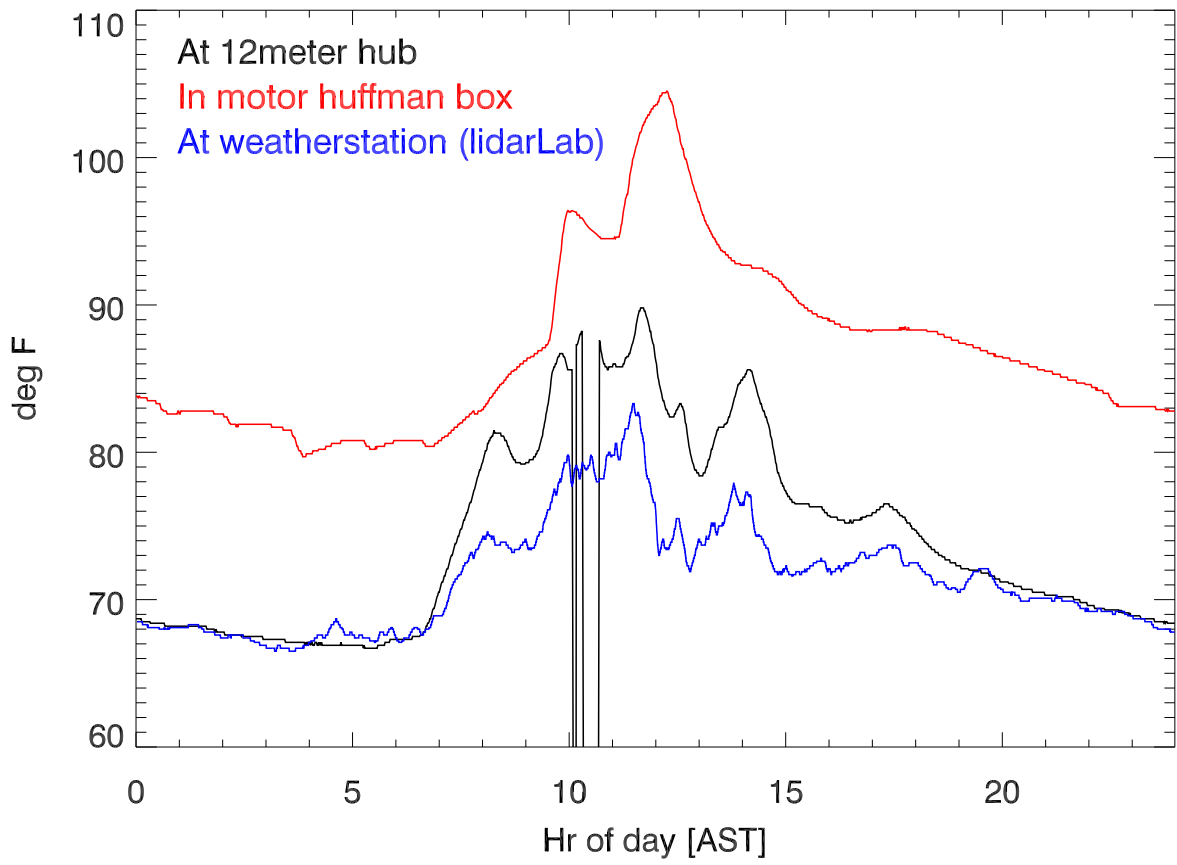

12meter and weather stations temperatures for 220408

Relative humidity