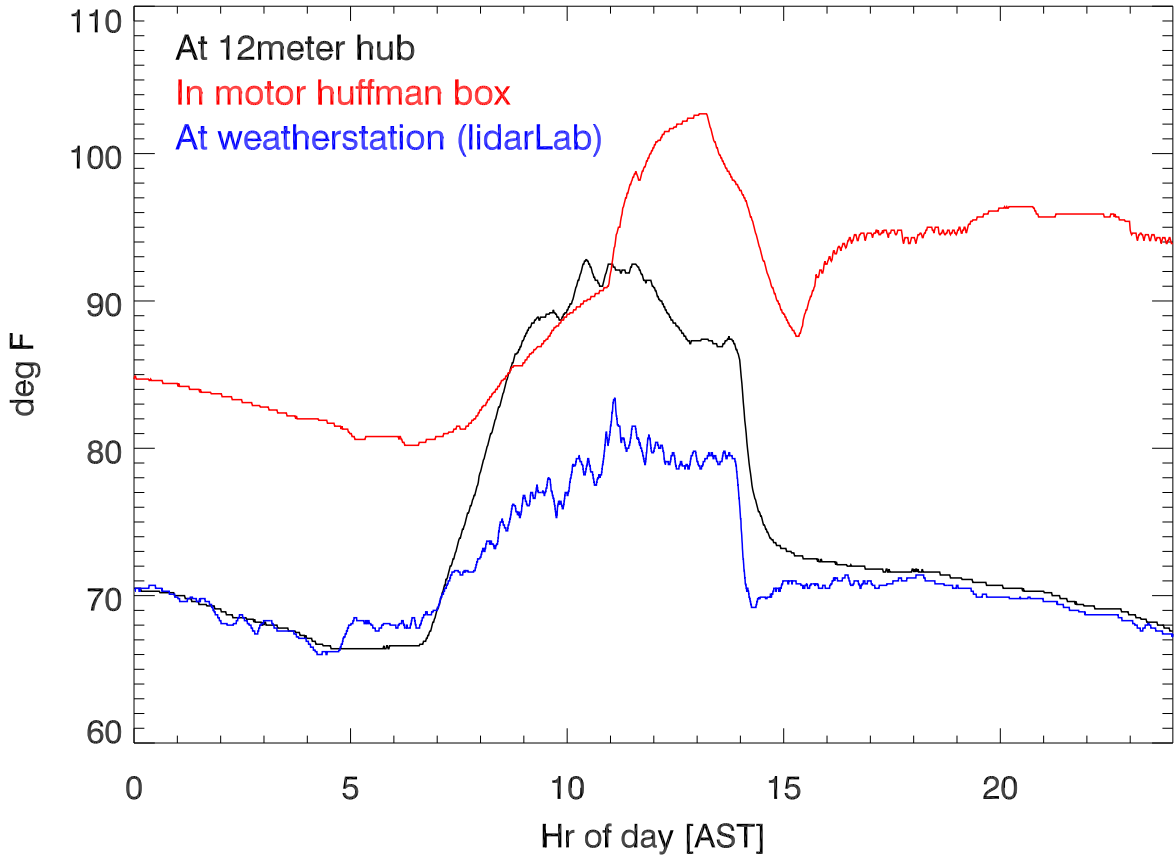

12meter and weather stations temperatures for 220405

Relative humidity