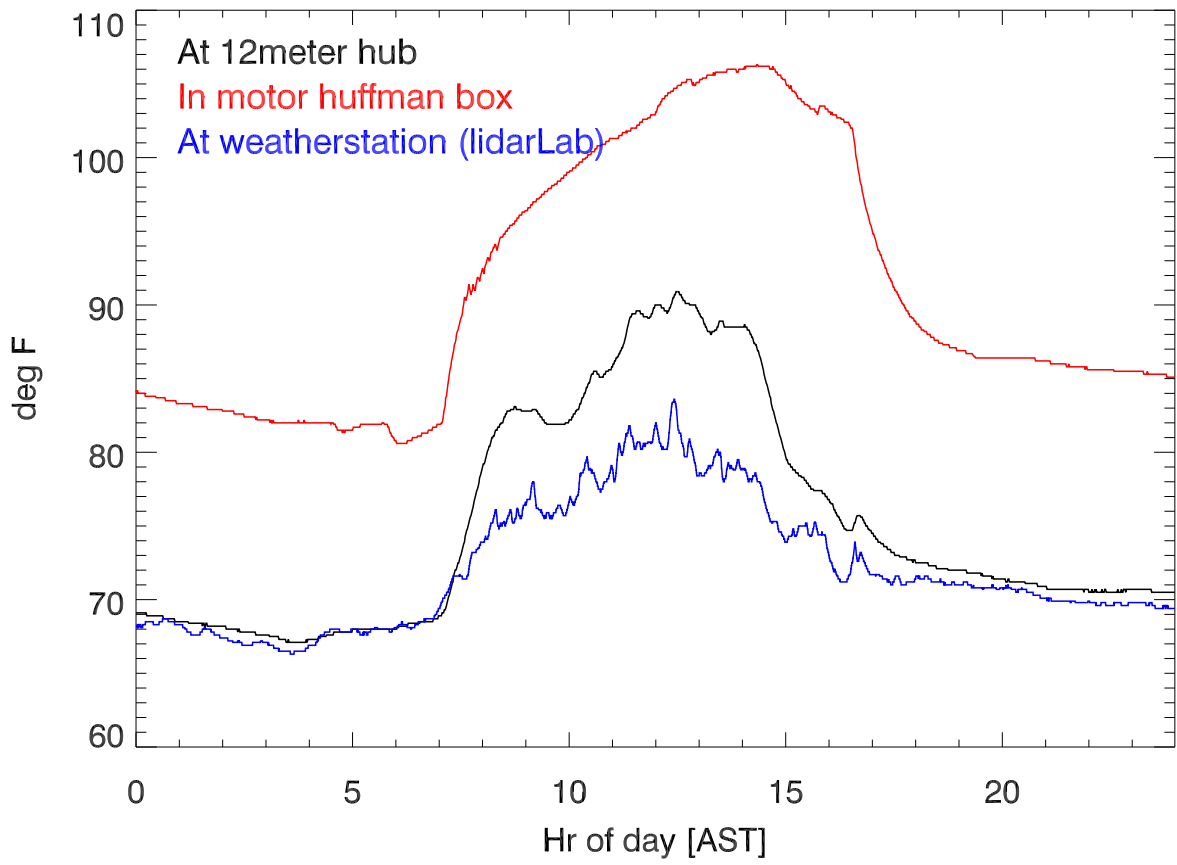

12meter and weather stations temperatures for 220402

Relative humidity