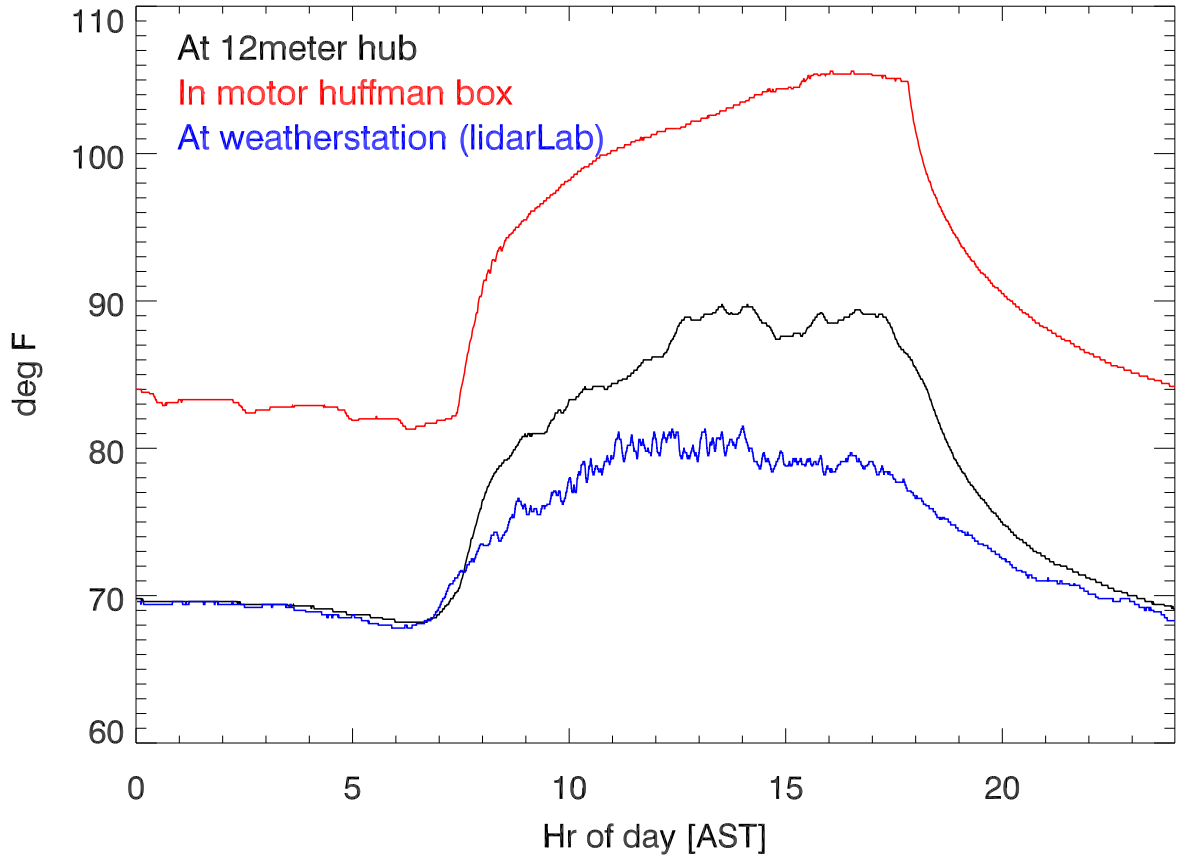

12meter and weather stations temperatures for 220401

Relative humidity