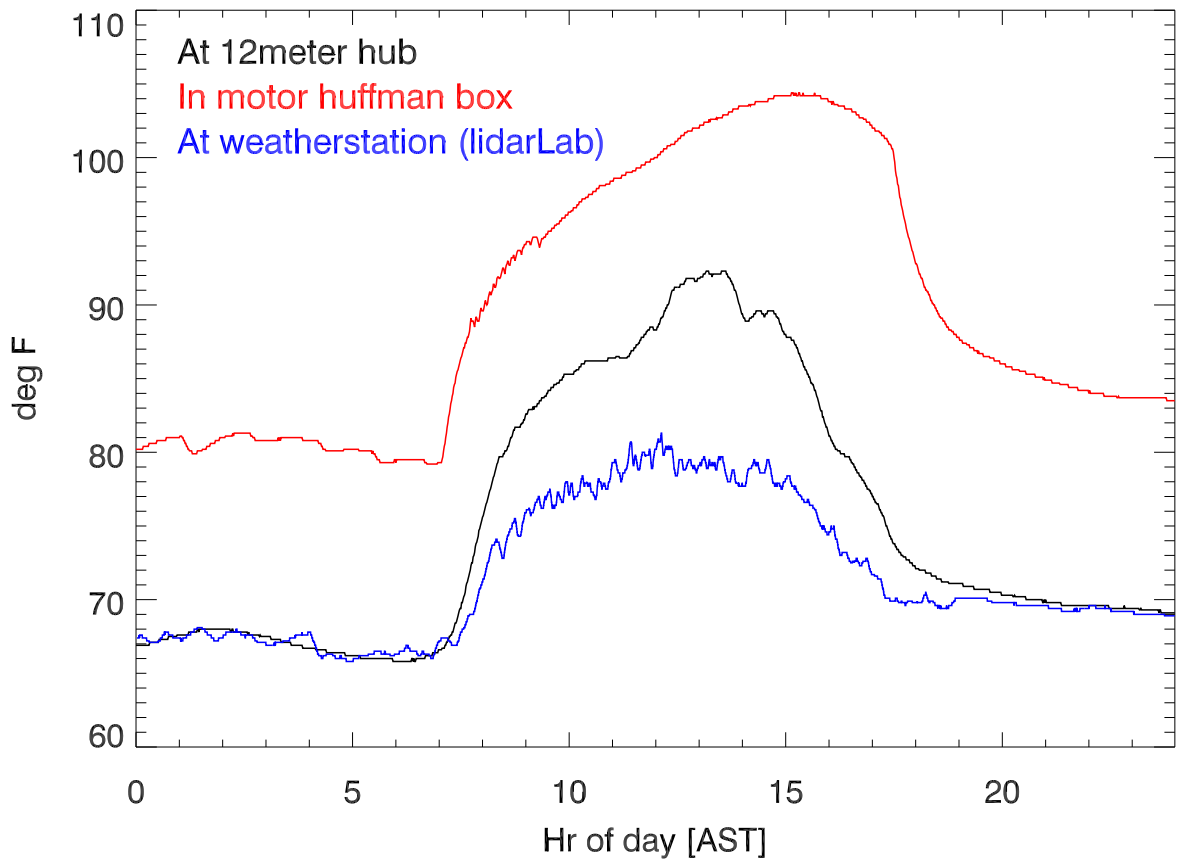

### 12meter and weather stations temperatures for 220329

### Relative humidity