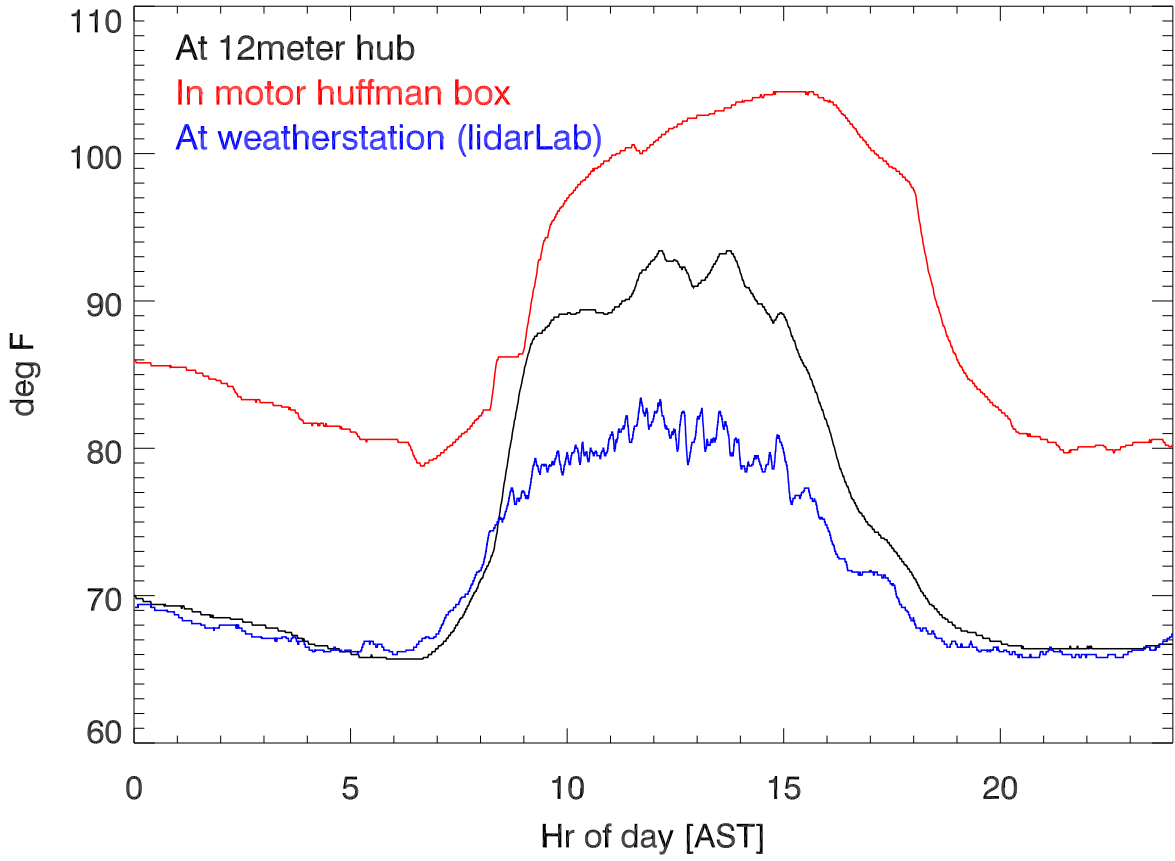

12meter and weather stations temperatures for 220328

Relative humidity