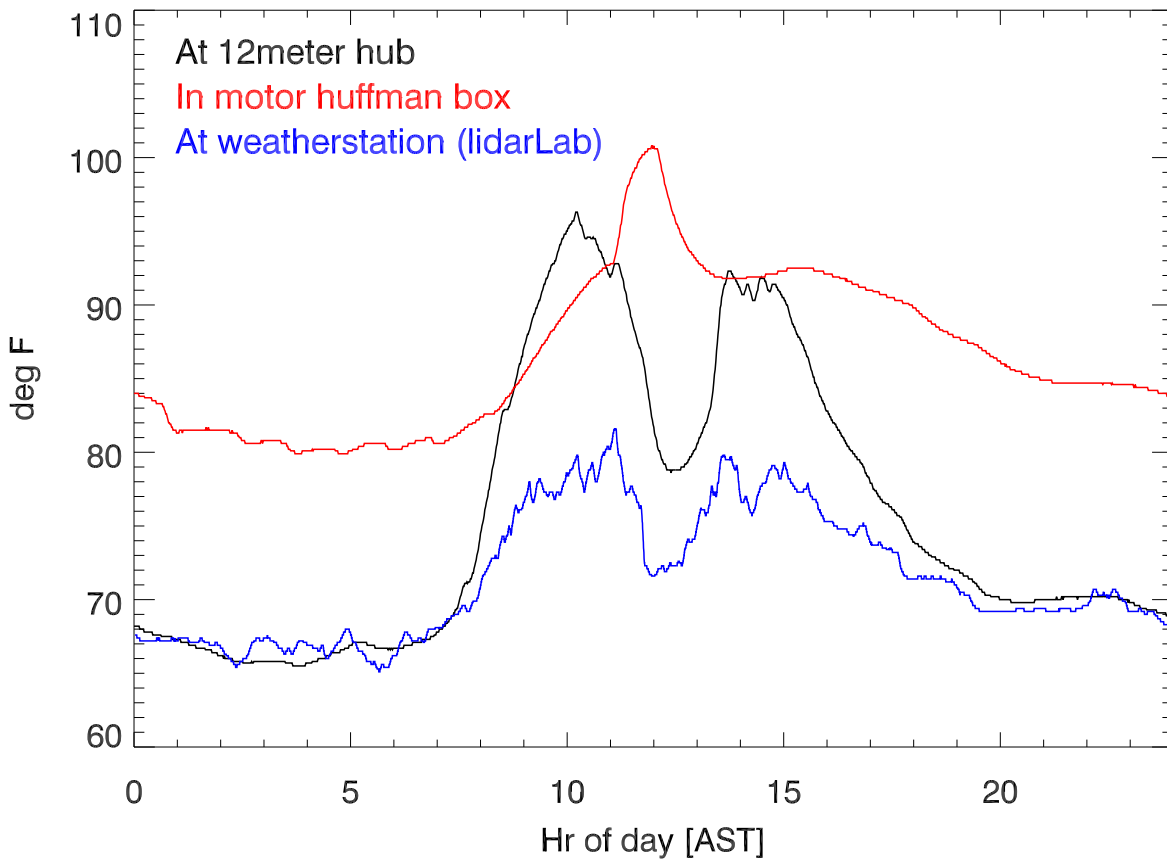

12meter and weather stations temperatures for 220326

Relative humidity