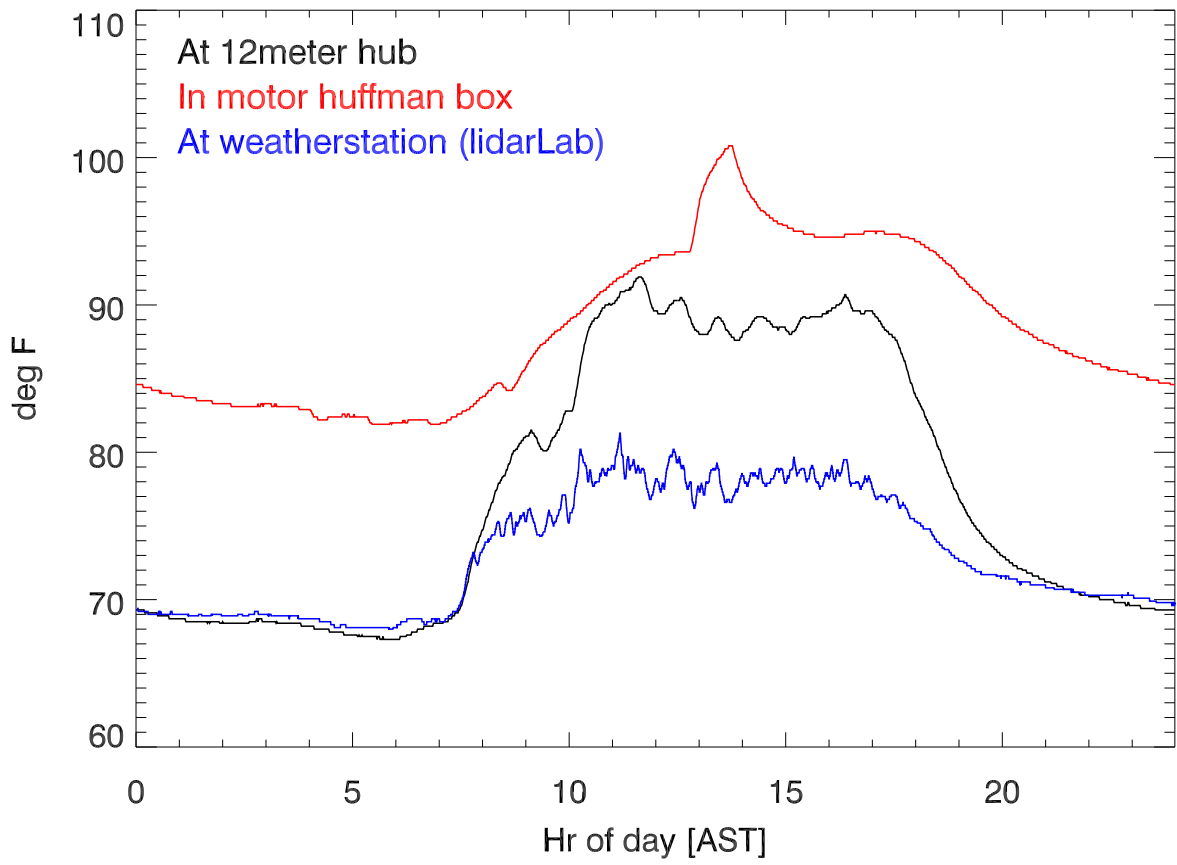

12meter and weather stations temperatures for 220320

Relative humidity