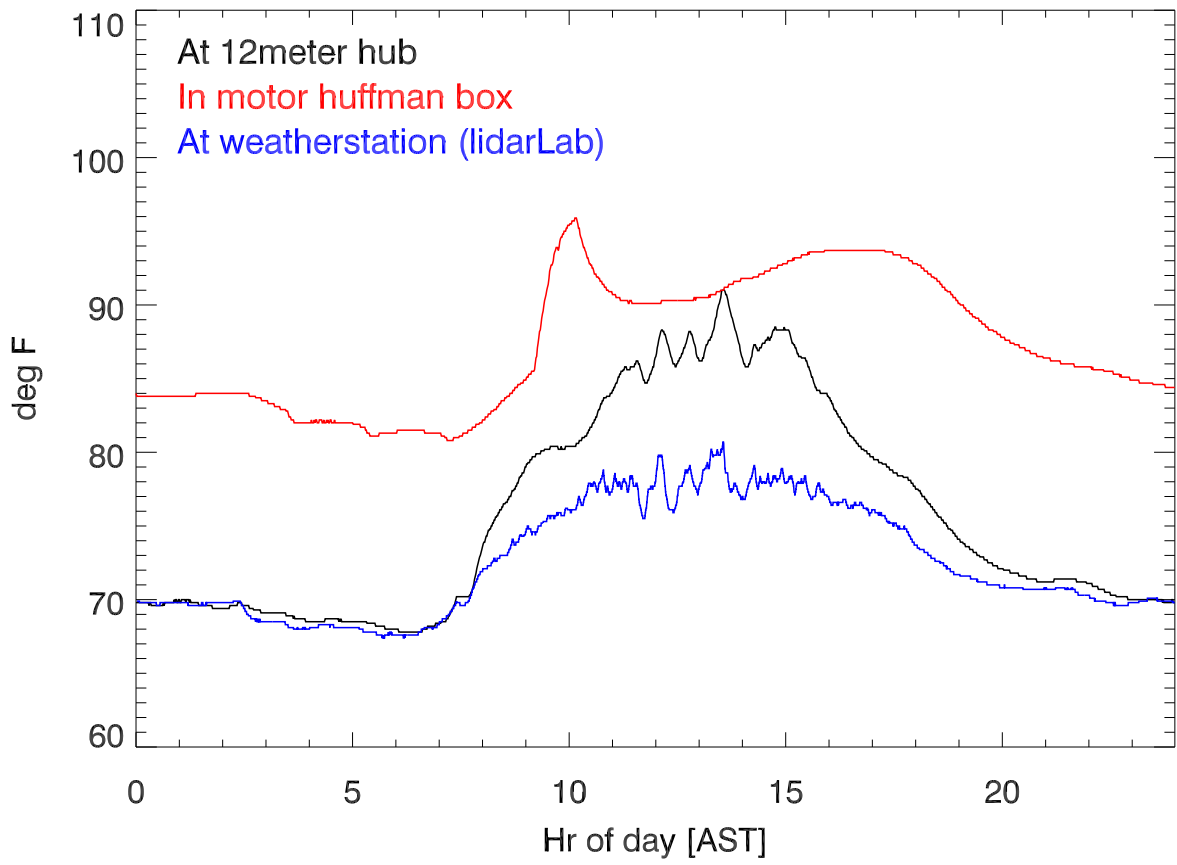

12meter and weather stations temperatures for 220315

Relative humidity