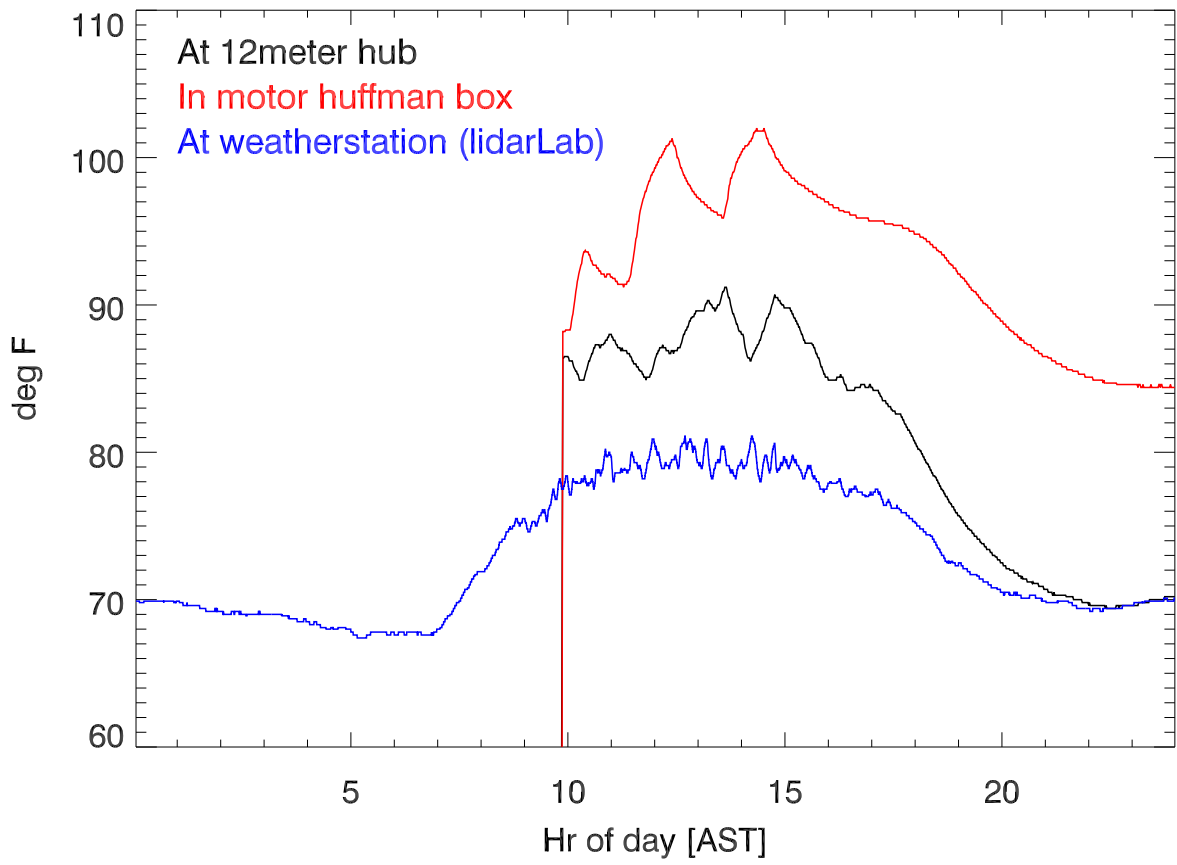

12meter and weather stations temperatures for 220311

Relative humidity