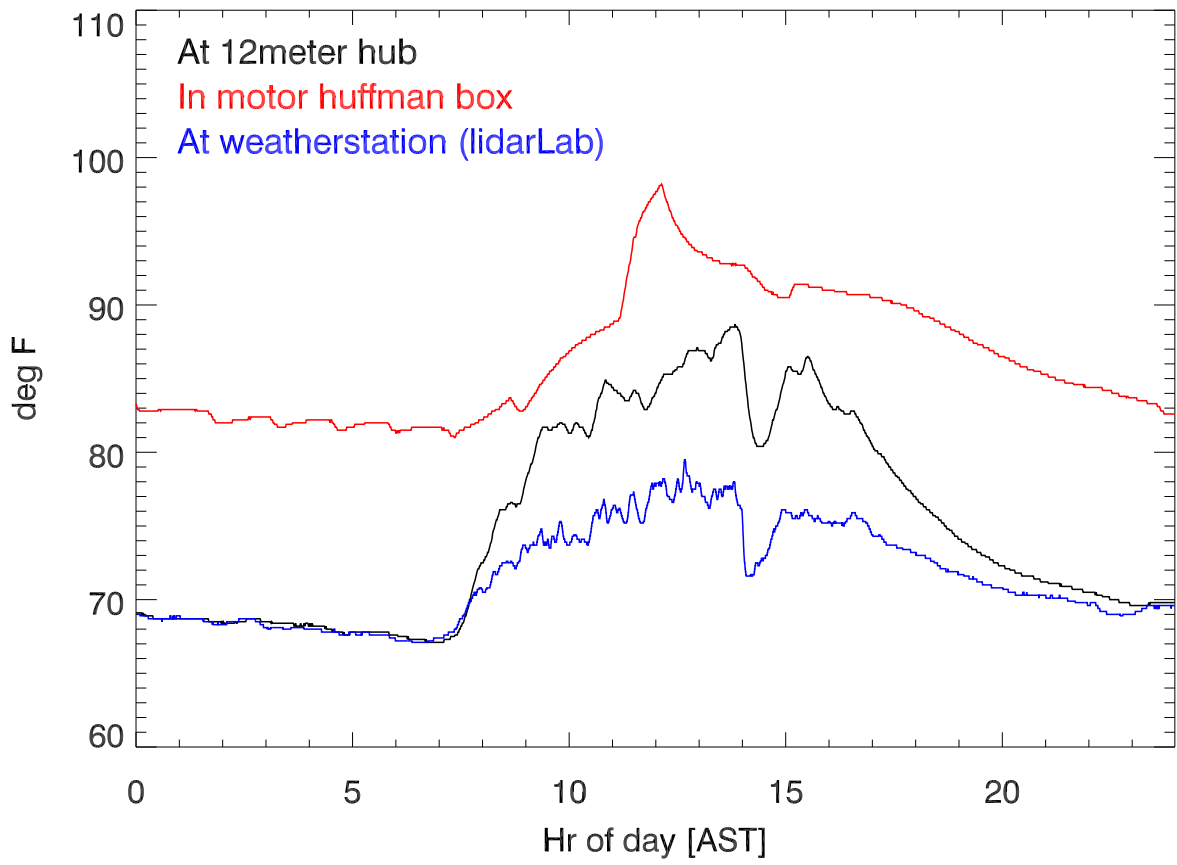

12meter and weather stations temperatures for 220308

Relative humidity